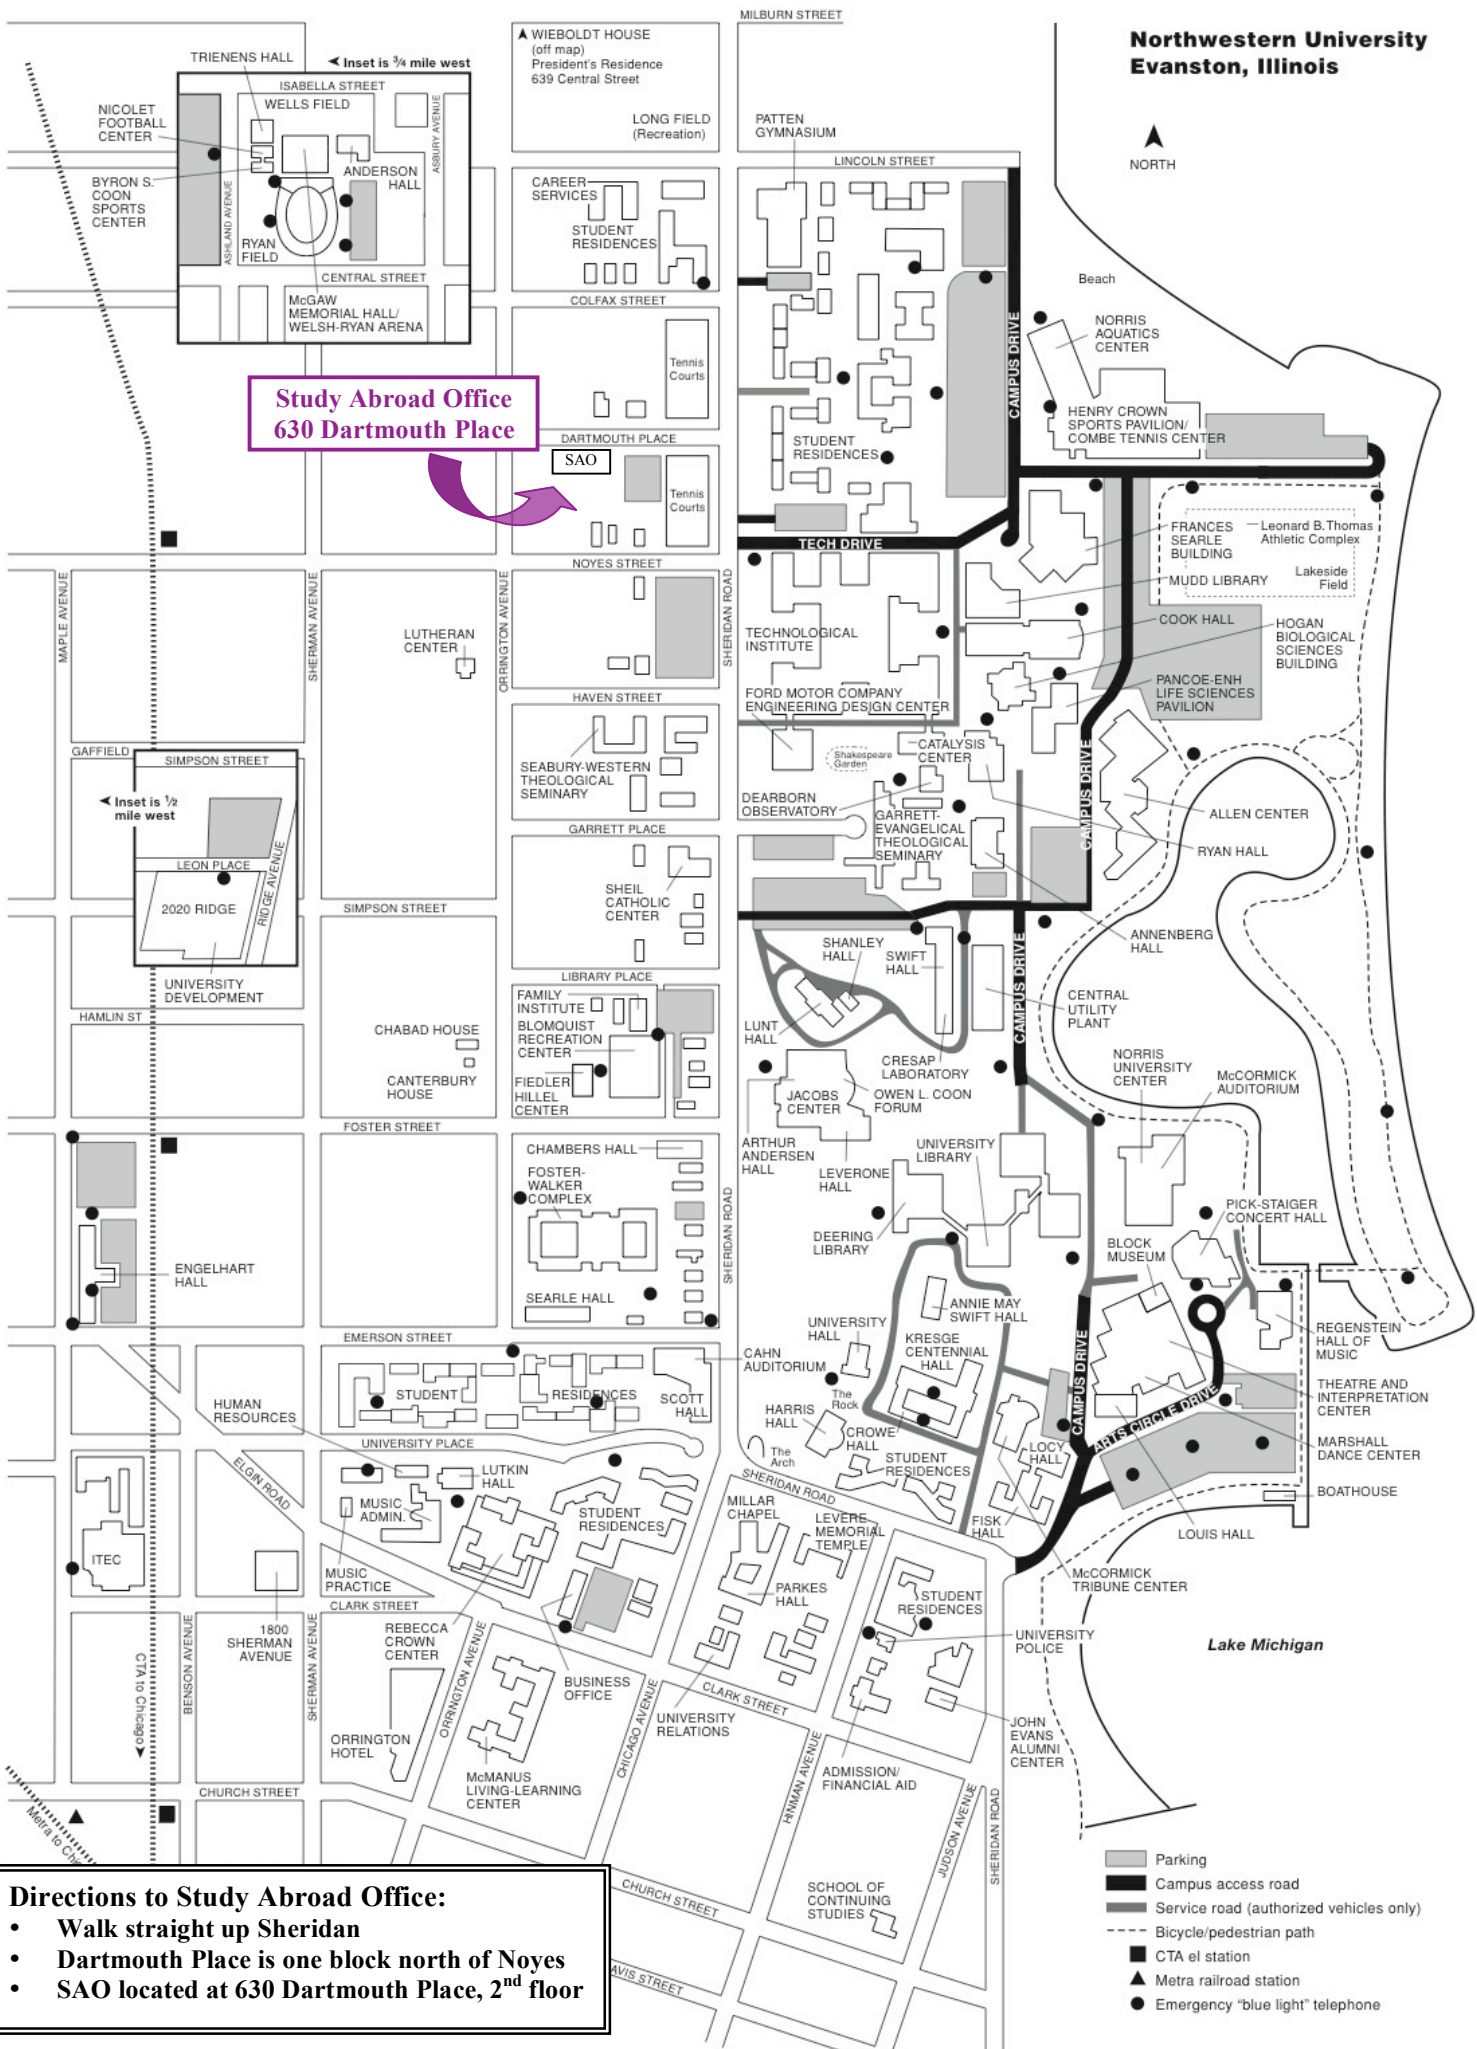

**Northwestern University  
Evanston, Illinois**

**Study Abroad Office  
630 Dartmouth Place**

**Directions to Study Abroad Office:**

- Walk straight up Sheridan
- Dartmouth Place is one block north of Noyes
- SAO located at 630 Dartmouth Place, 2<sup>nd</sup> floor

- Parking
- ▬ Campus access road
- ▬ Service road (authorized vehicles only)
- - - Bicycle/pedestrian path
- ▲ CTA el station
- ▲ Metra railroad station
- Emergency "blue light" telephone