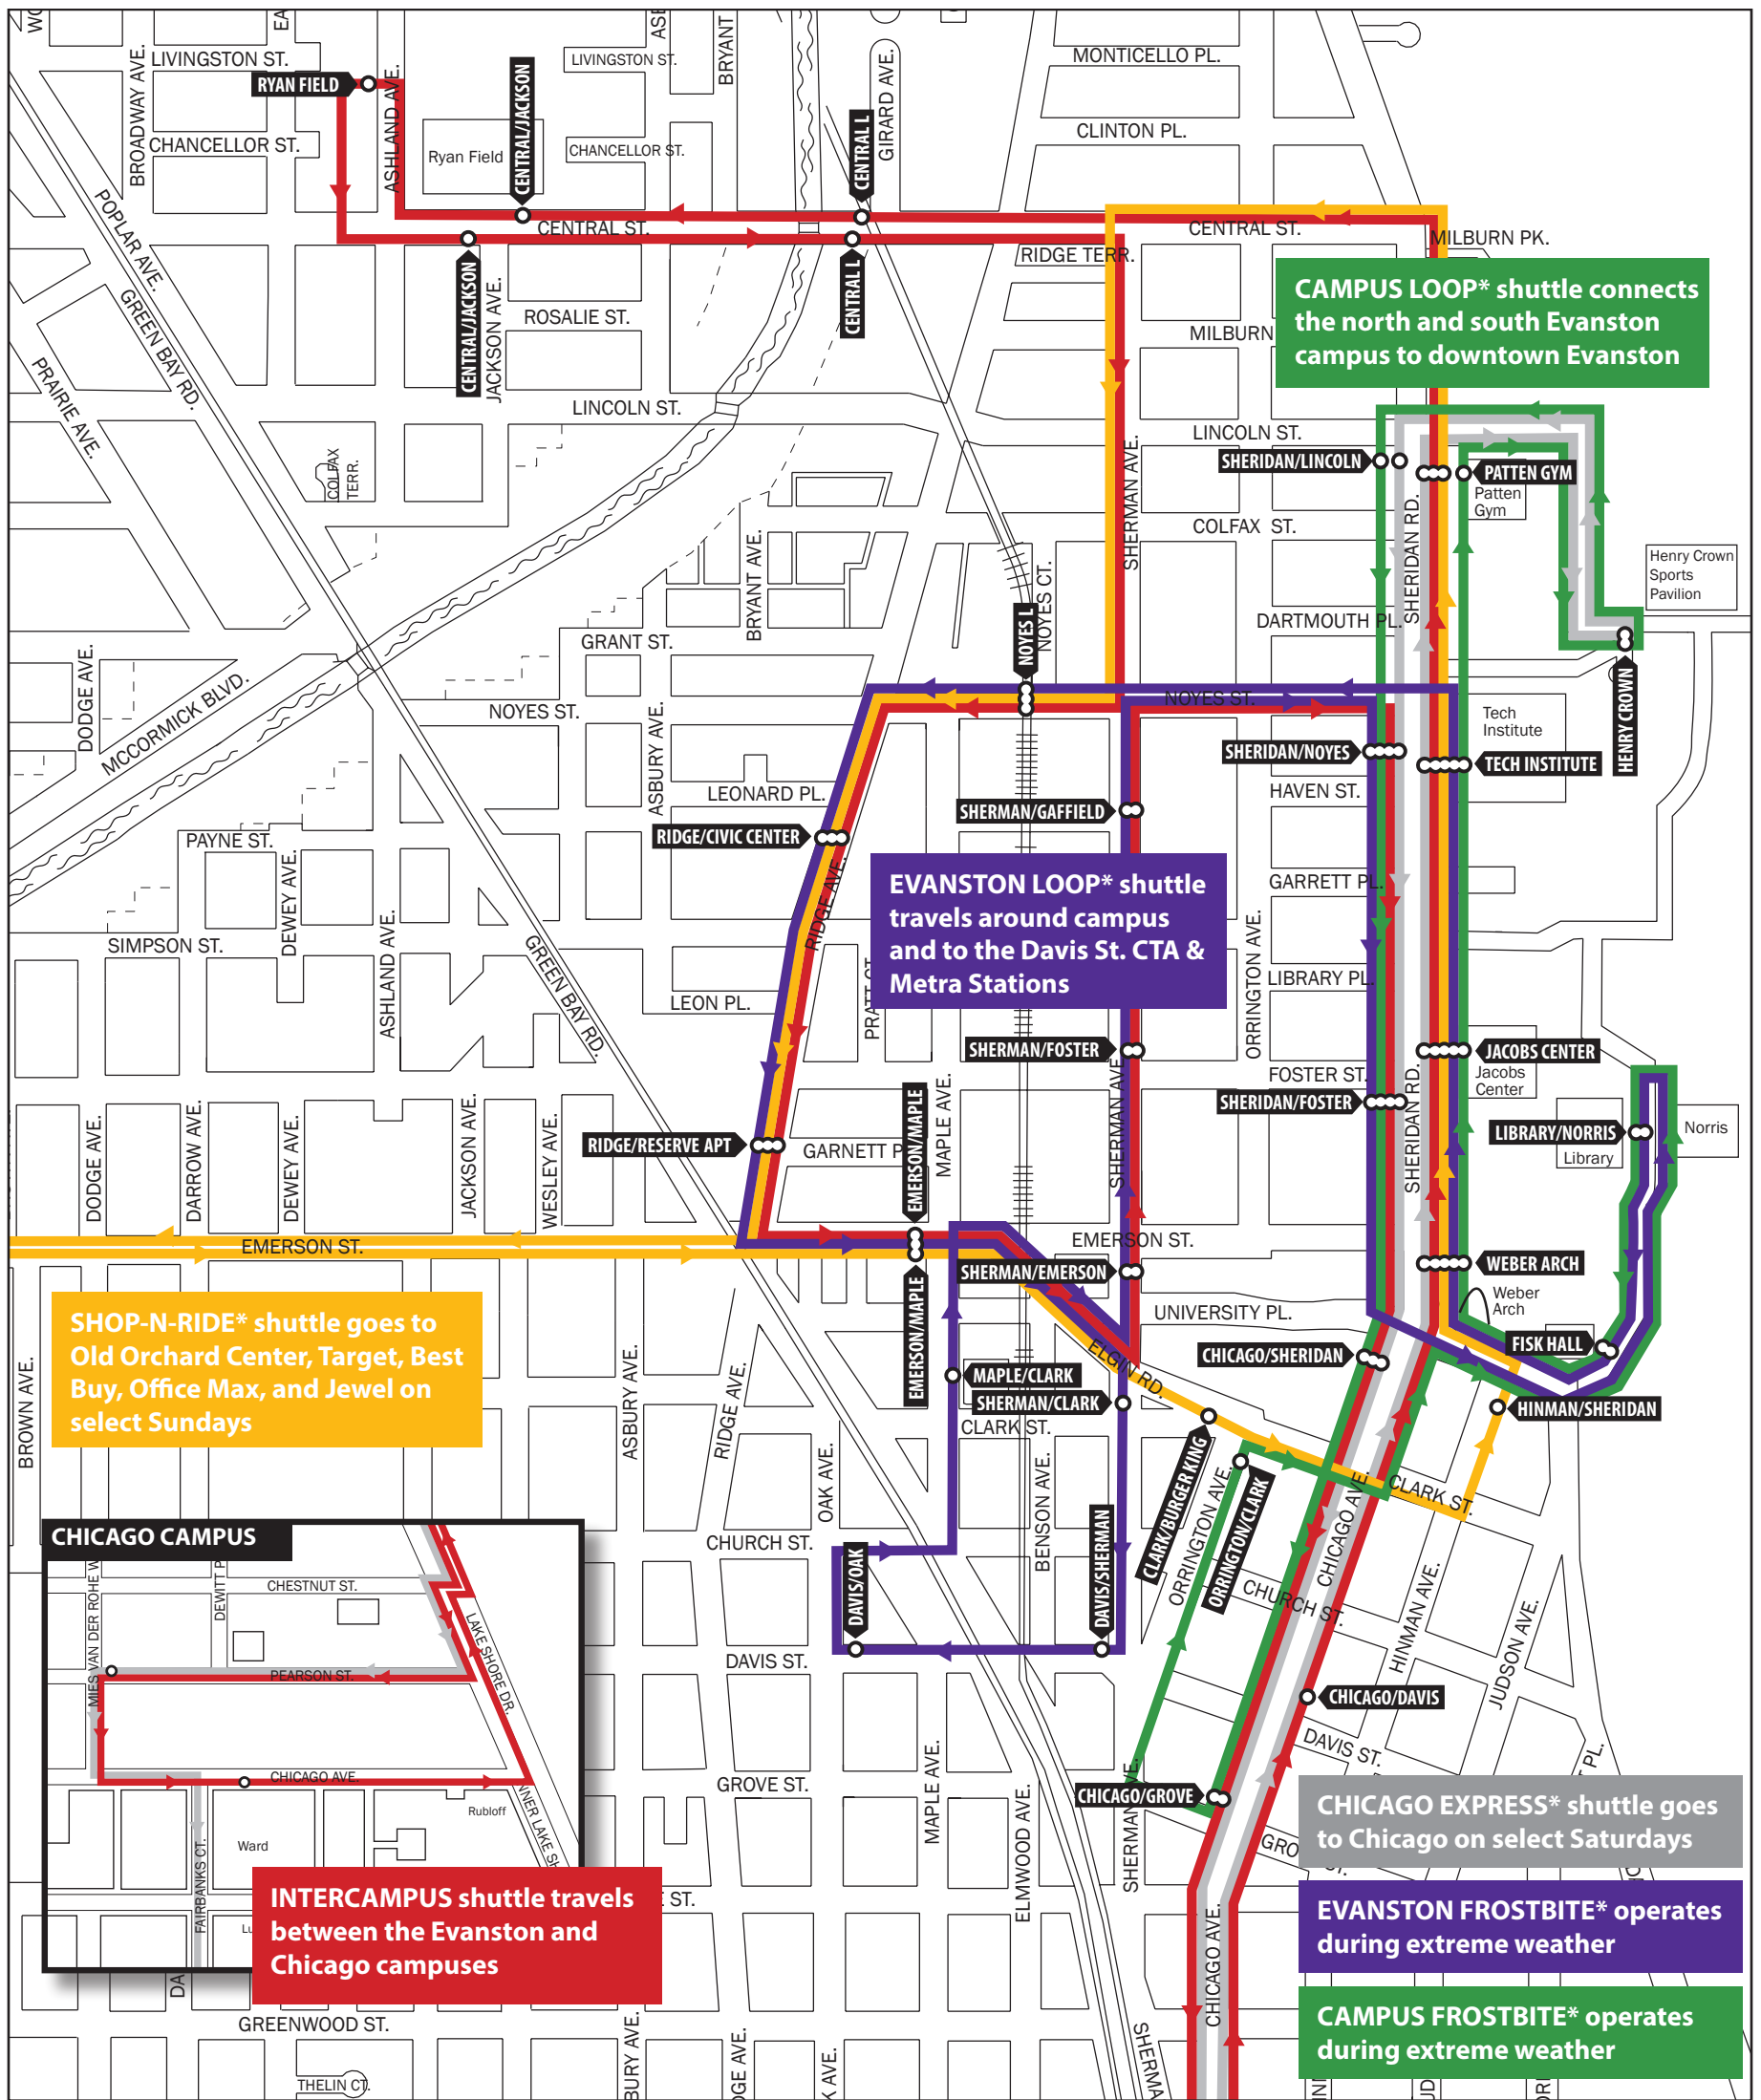

Northwestern Shuttles

2017-2018

- Evanston Loop* and Evanston Frostbite*
 - Campus Loop* and Campus Frostbite*
 - Intercampus ● Shop-N-Ride*
 - Chicago Express*
- *Operates during the academic year only

Ride the Shuttles for Free Use your valid Wildcard to get on board.

These shuttles are a free service for Northwestern University staff, faculty, and students with presentation of a valid Wildcard.

Track the Shuttles shuttle.northwestern.edu

- Real-time location information!
- Estimated arrival times
- Free apps for iPhone and Android

Shuttle schedules and routes are subject to change. For current information and timetables, visit shuttle.northwestern.edu.