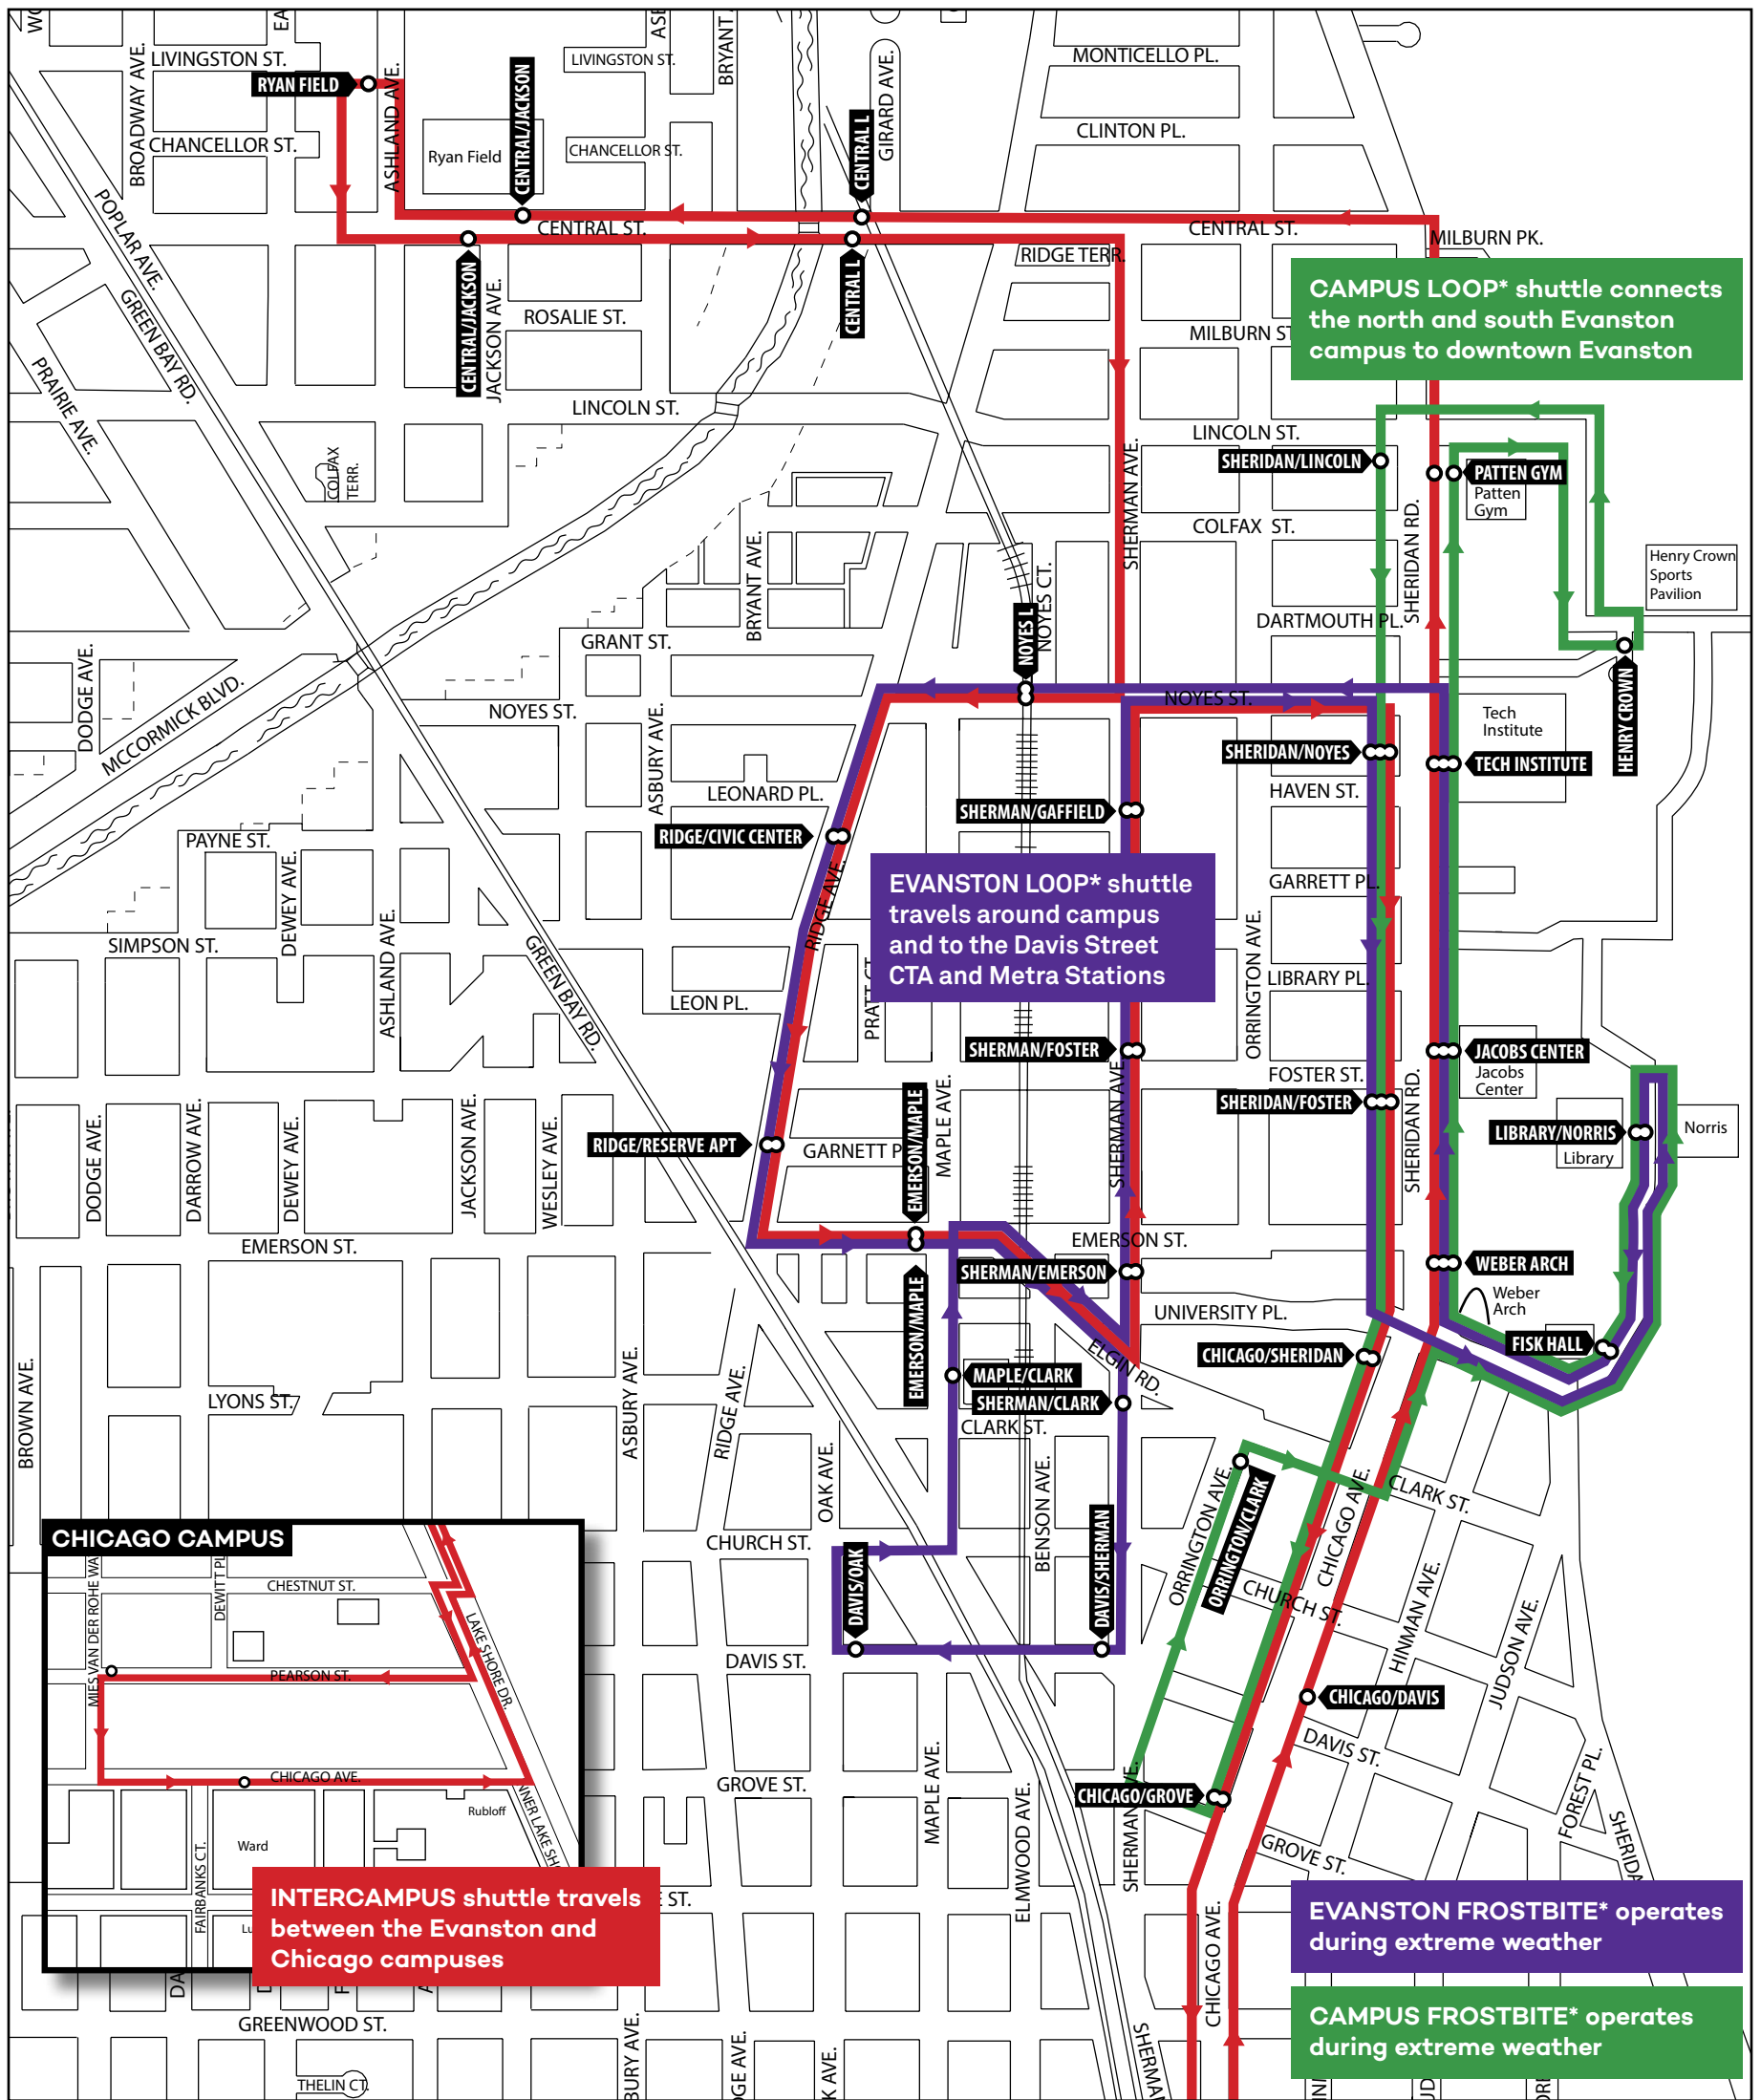

# Northwestern Shuttles 2022–2023

**CAMPUS LOOP\*** shuttle connects the north and south Evanston campus to downtown Evanston

**EVANSTON LOOP\*** shuttle travels around campus and to the Davis Street CTA and Metra Stations

**CHICAGO CAMPUS**  
**INTERCAMPUS** shuttle travels between the Evanston and Chicago campuses

**EVANSTON FROSTBITE\*** operates during extreme weather

**CAMPUS FROSTBITE\*** operates during extreme weather

- Evanston Loop\* and Evanston Frostbite\*
- Campus Loop\* and Campus Frostbite\*
- Intercampus

\*Operates during the academic year only

## Track the Shuttles shuttle.northwestern.edu

- Real-time location information!
- Estimated arrival times
- Free apps for iPhone and Android

Shuttle schedules and routes are subject to change. For current information and timetables, visit [shuttle.northwestern.edu](http://shuttle.northwestern.edu).