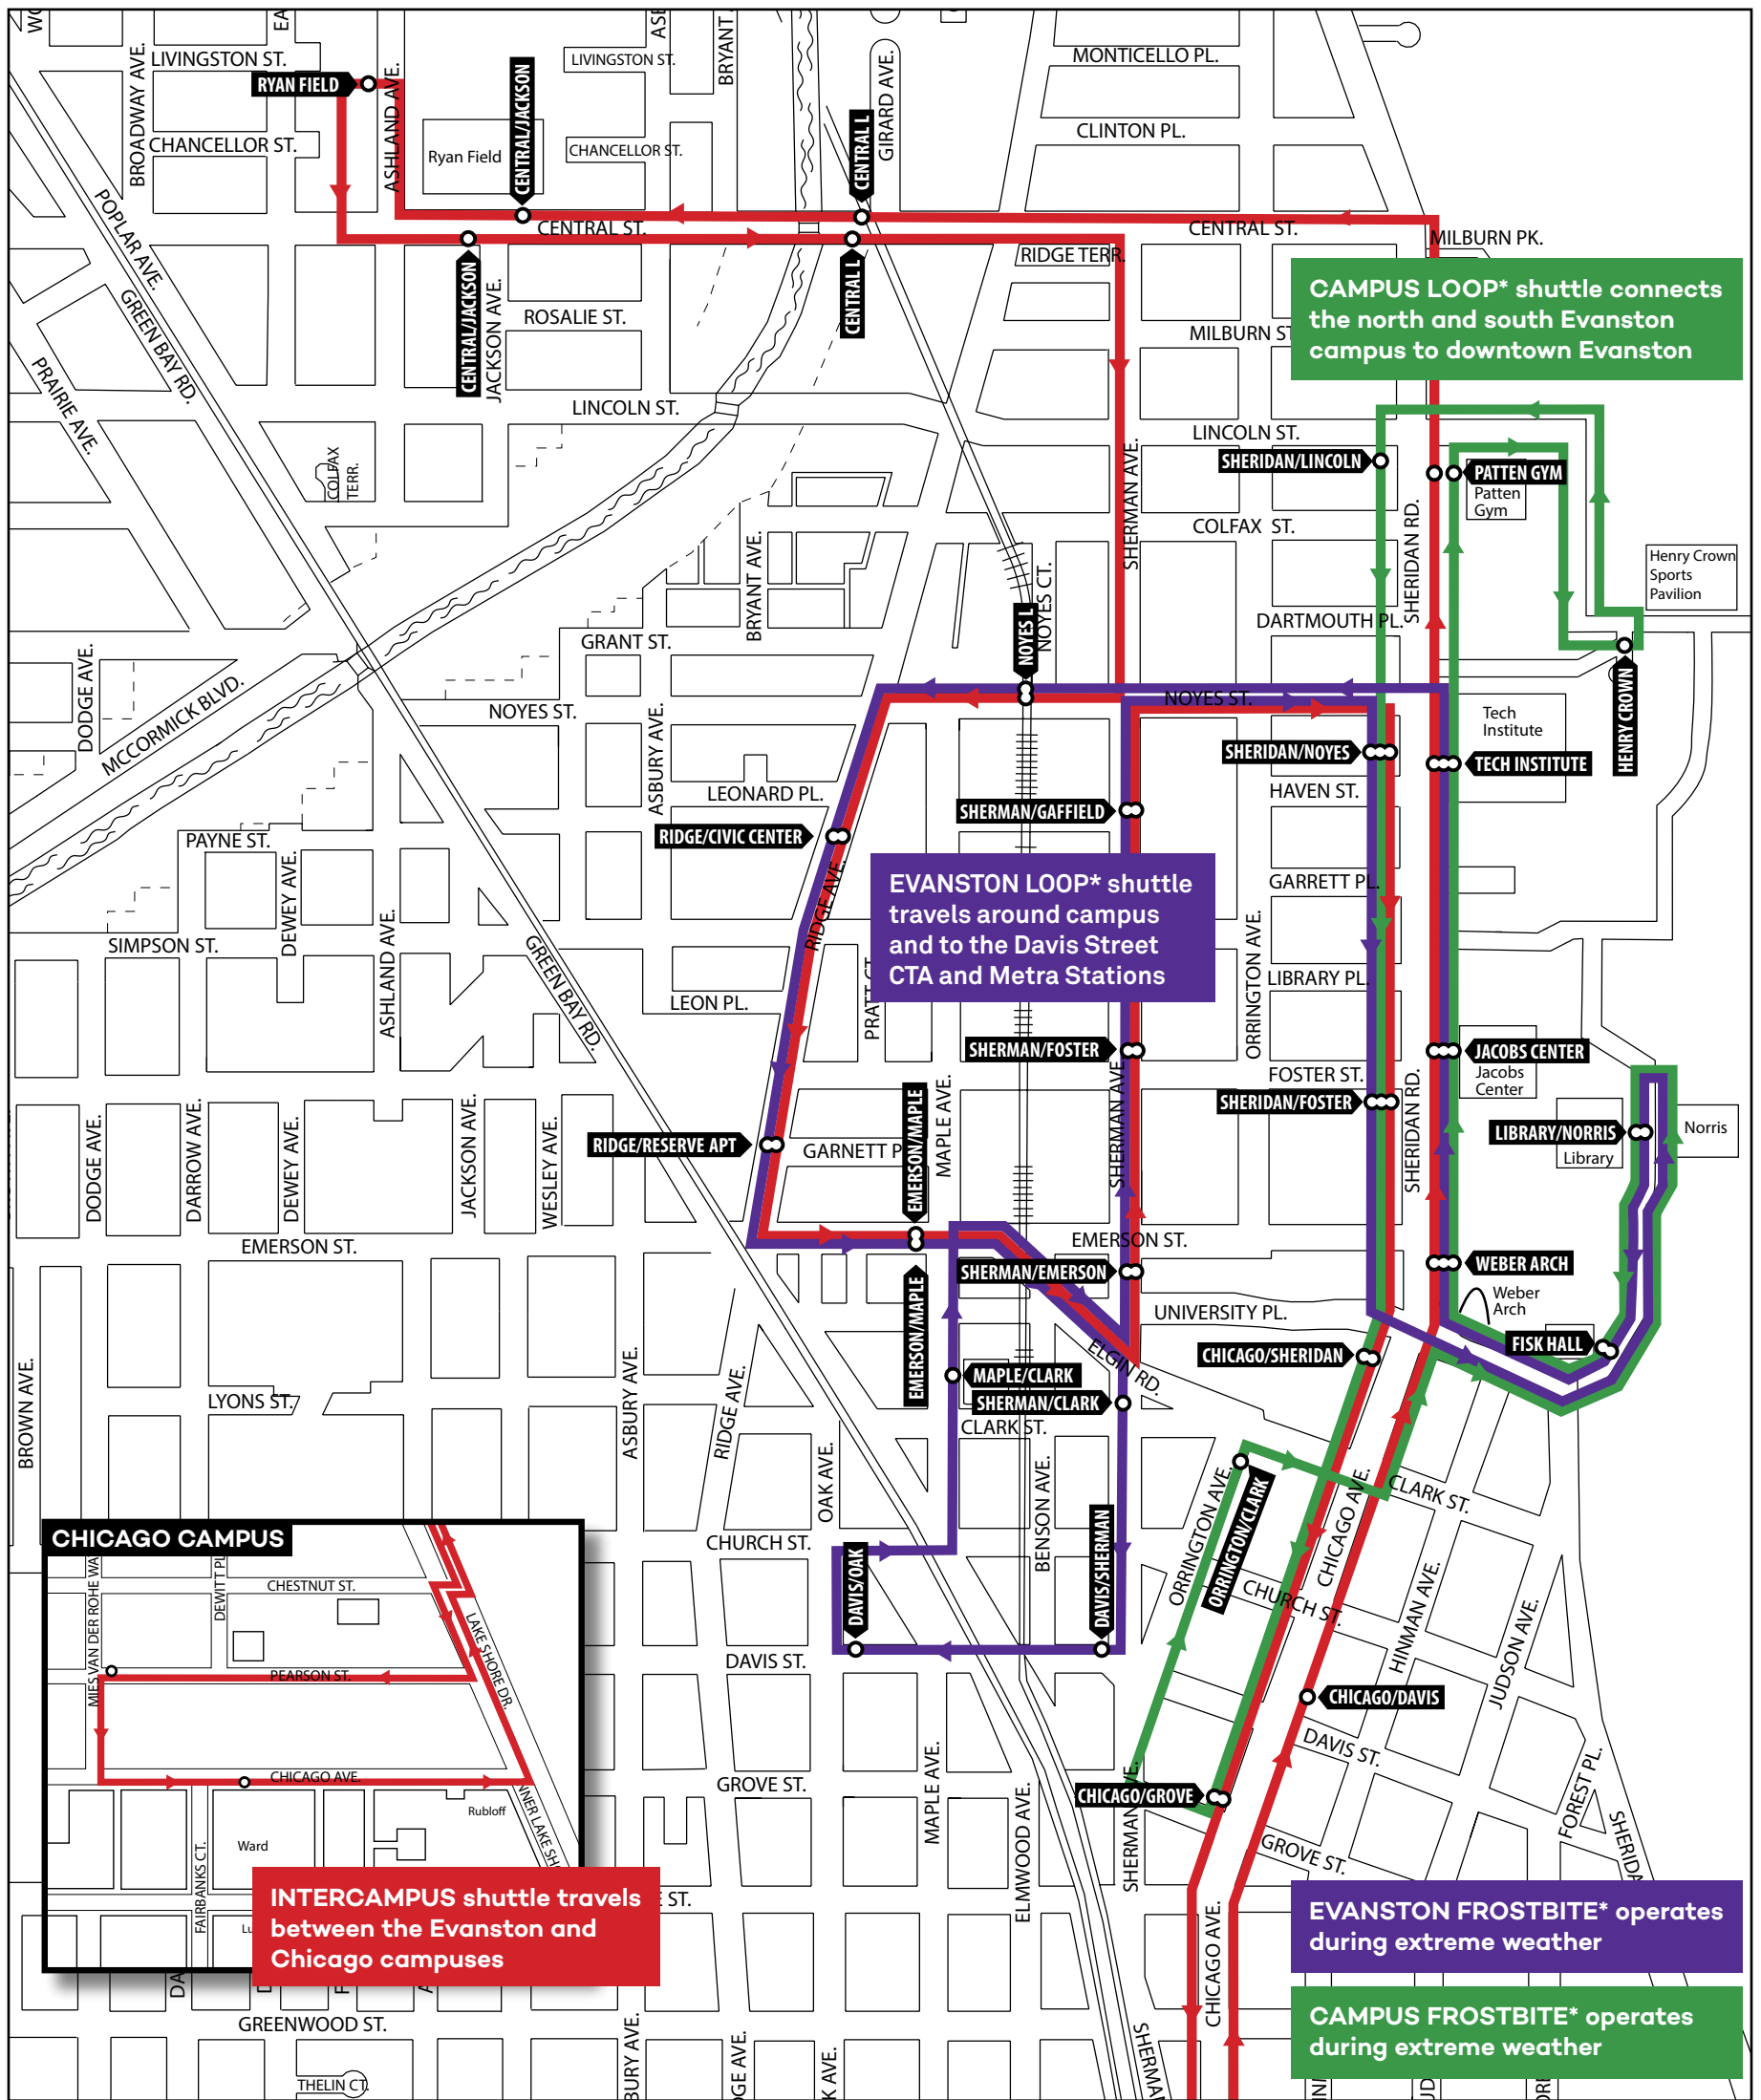

# Northwestern Shuttles 2022–2023

**CAMPUS LOOP\*** shuttle connects the north and south Evanston campus to downtown Evanston

**EVANSTON LOOP\*** shuttle travels around campus and to the Davis Street CTA and Metra Stations

**CHICAGO CAMPUS**

**INTERCAMPUS** shuttle travels between the Evanston and Chicago campuses

**EVANSTON FROSTBITE\*** operates during extreme weather

**CAMPUS FROSTBITE\*** operates during extreme weather

- Evanston Loop\* and Evanston Frostbite\*
- Campus Loop\* and Campus Frostbite\*
- Intercampus

\*Operates during the academic year only

**Ride the Shuttles for Free**  
Use your valid Wildcard to get on board.

- Real-time location information!
- Estimated arrival times
- Free apps for iPhone and Android

Shuttle schedules and routes are subject to change. For current information and timetables, visit [shuttle.northwestern.edu](http://shuttle.northwestern.edu).