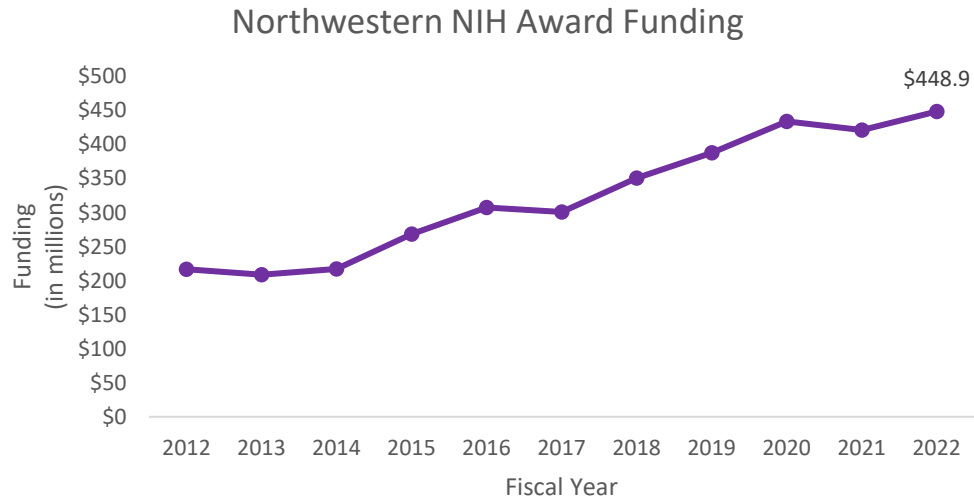

Northwestern University
National Institutes of Health (NIH) Award Funding
(in millions)

2012	2013	2014	2015	2016	2017	2018	2019	2020	2021	2022
\$217.0	\$208.9	\$217.3	\$268.7	\$307.9	\$301.1	\$351.2	\$388.0	\$434.1	\$421.4	\$448.9