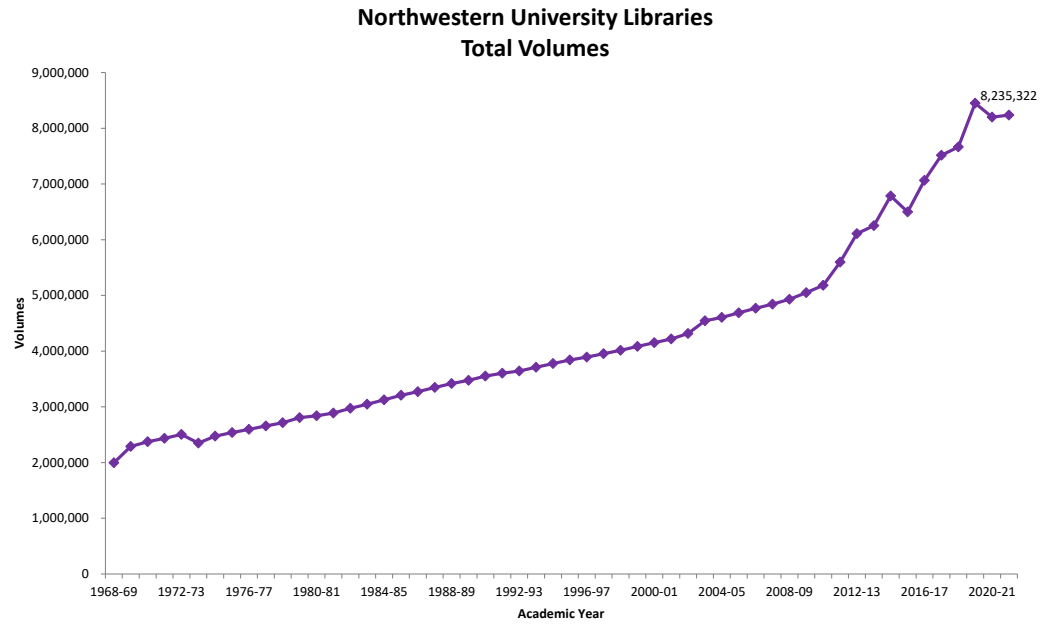

**Northwestern University  
University Library Volumes (1)  
1968-69 Through 2021-22**

<b>YEAR</b>	<b>Total Volumes</b>
1968-69	1,995,640
1969-70	2,289,708
1970-71	2,374,813
1971-72	2,433,420
1972-73	2,504,088
1973-74	2,349,369 (2)
1974-75	2,474,852
1975-76	2,536,611
1976-77	2,594,777
1977-78	2,655,440
1978-79	2,714,938
1979-80	2,806,320
1980-81	2,838,187
1981-82	2,889,402
1982-83	2,973,100
1983-84	3,044,725
1984-85	3,124,611
1985-86	3,206,698
1986-87	3,270,361
1987-88	3,346,817
1988-89	3,417,858
1989-90	3,474,423
1990-91	3,550,250
1991-92	3,603,533
1992-93	3,642,790
1993-94	3,709,164
1994-95	3,775,526
1995-96	3,840,439
1996-97	3,893,005
1997-98	3,954,204
1998-99	4,014,312
1999-2000	4,082,737
2000-01	4,150,148
2001-02	4,217,321
2002-03	4,315,314
2003-04	4,545,038
2004-05	4,603,824
2005-06	4,687,828
2006-07	4,768,588
2007-08	4,842,949
2008-09	4,930,613
2009-10	5,047,970
2010-11	5,180,981
2011-12	5,597,024
2012-13	6,108,181
2013-14	6,251,124
2014-15	6,785,609
2015-16	6,497,963
2016-17	7,063,410
2017-18	7,515,156
2018-19	7,662,385
2019-20	8,449,608
2020-21	8,198,268
2021-22	8,235,322