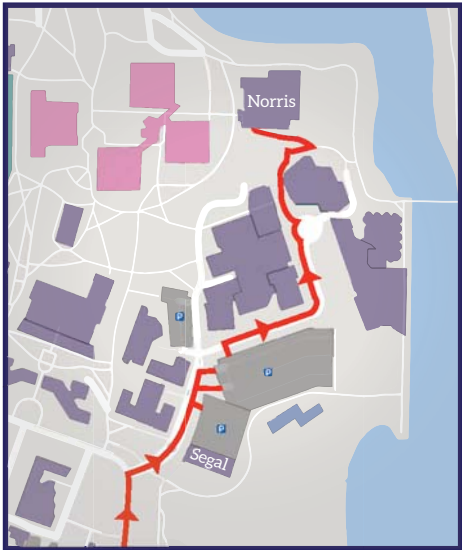

You're invited to \_\_\_\_\_'s  
Party \_\_\_\_\_  
on \_\_\_\_\_ at \_\_\_\_\_  
time \_\_\_\_\_  
date \_\_\_\_\_  
RSVP: \_\_\_\_\_

### Directions to Norris:

Take Sheridan Road to Campus Drive and park in the free lots by the Segal Visitors Center. Walk up Art Circle Drive past the Pick-Staiger Concert Hall to reach Norris University Center. Take elevator to the Underground, turn right, and the **Game Room** is on your right!