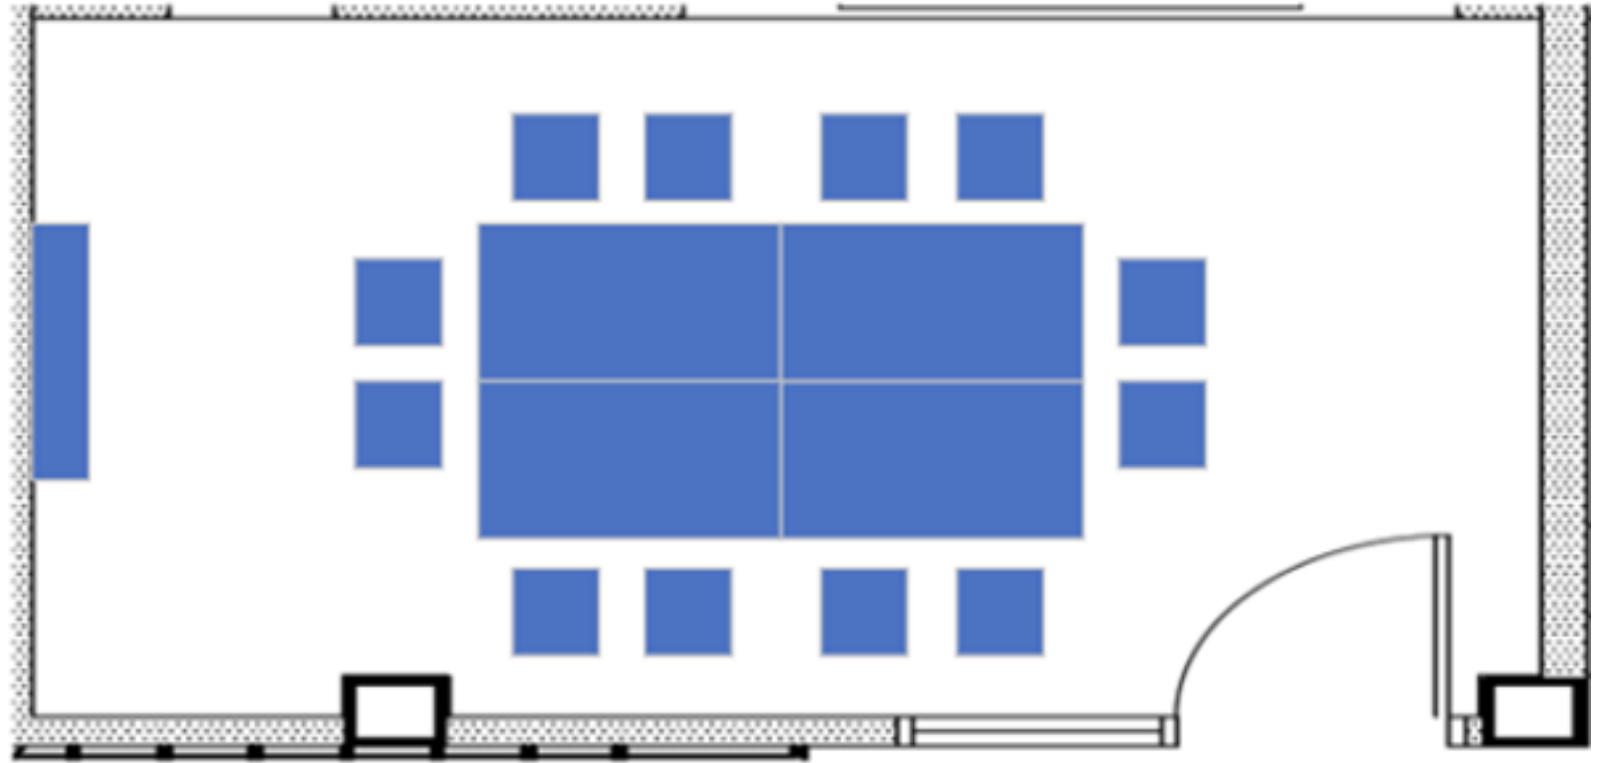

Willard B06

Room Configuration/Set-Up Options

Willard B06
Option A - Meeting
Capacity: 12

Willard B06
Option B - Presentation
Capacity: 16