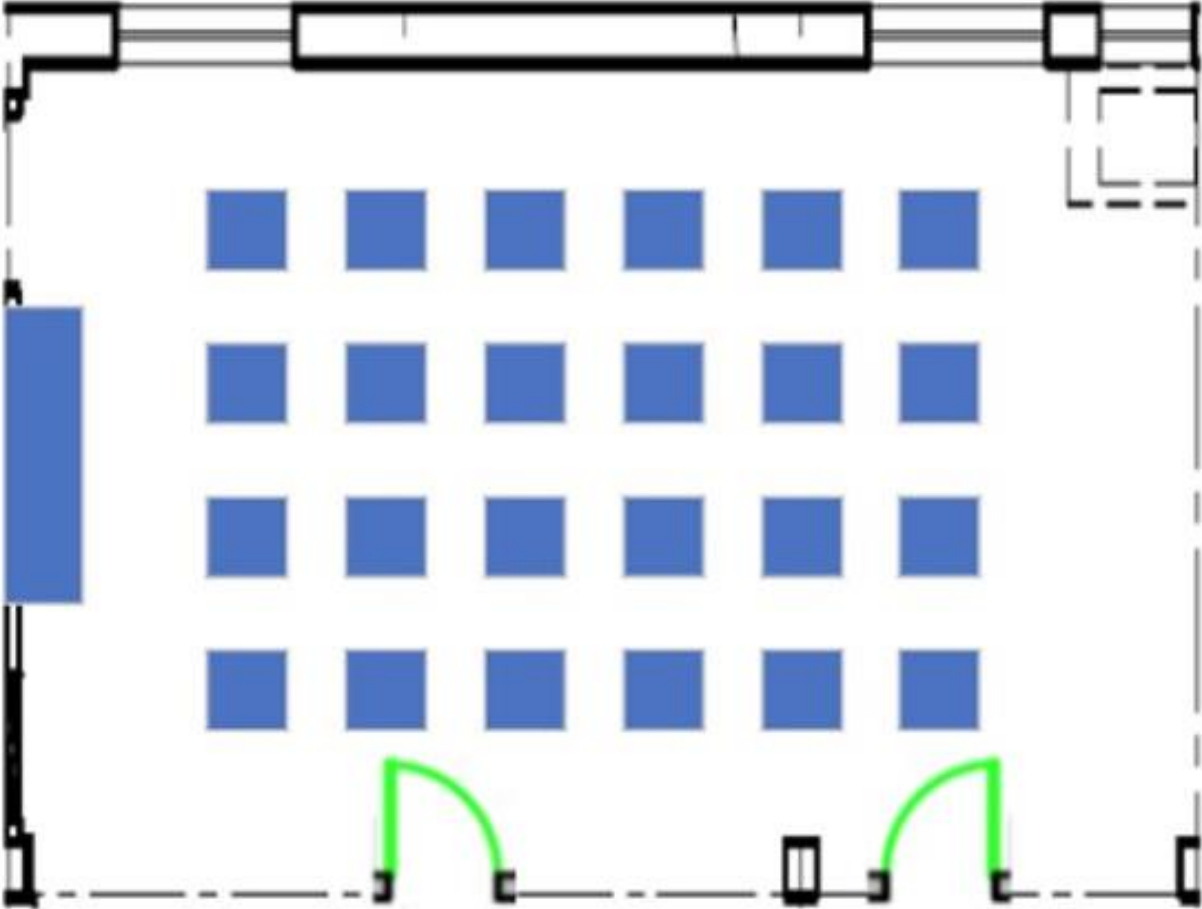

Shepard B08/09

Room Configuration/Set-Up Options

Shepard B08/09
Option A - Meeting
Capacity: 20

Shepard B08/09
Option B - Presentation
Capacity: 24

Shepard B08/09
Option C - Lecture
Capacity: 16