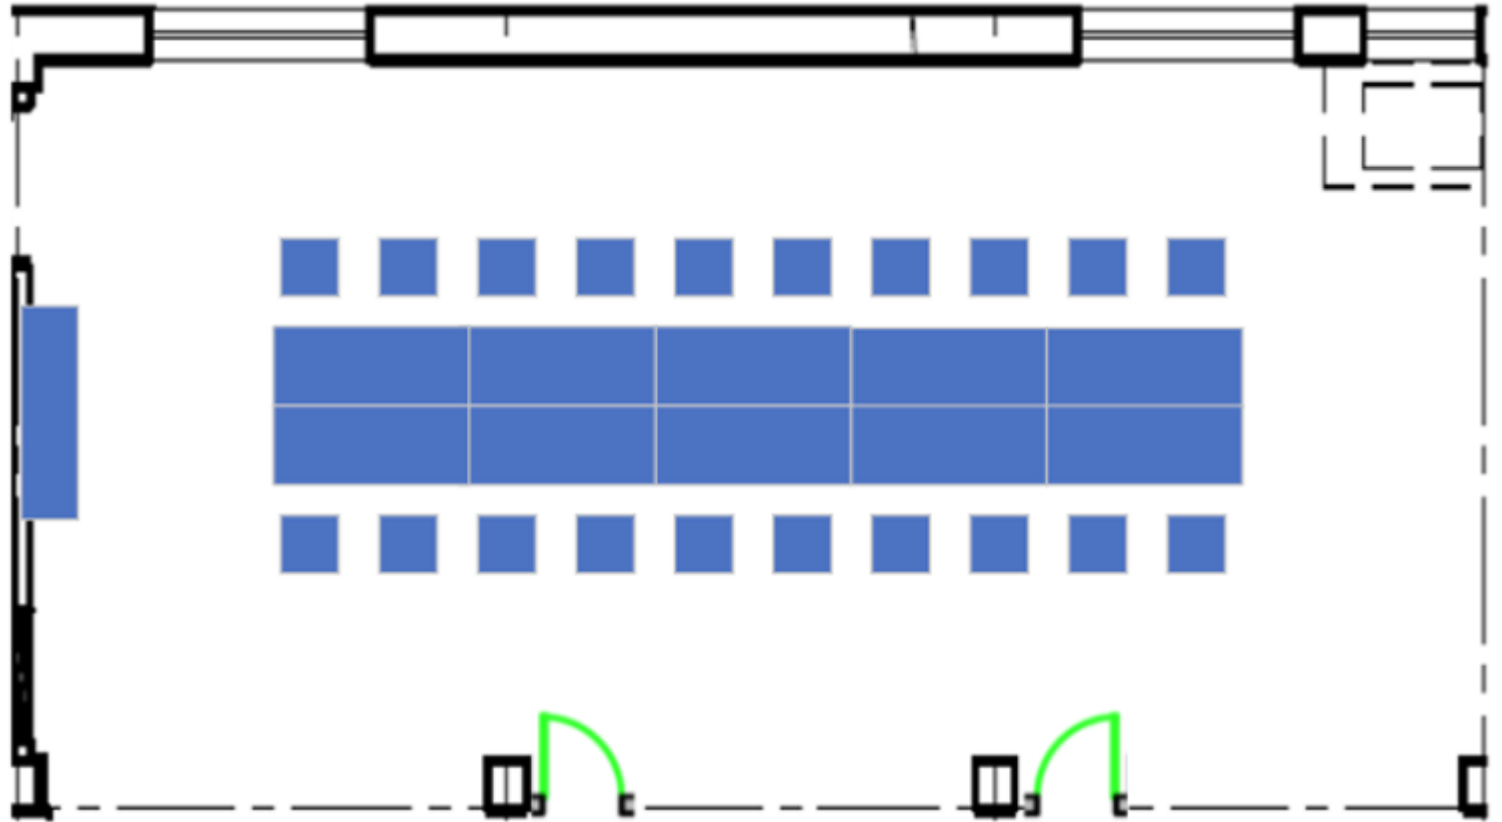

Shepard B08/09

Room Configuration/Set-Up Options

Shepard B08/09
Option A - Meeting
Capacity: 20

Shepard B08/09
Option B - Presentation
Capacity: 24

Shepard B08/09
Option C - Lecture
Capacity: 16