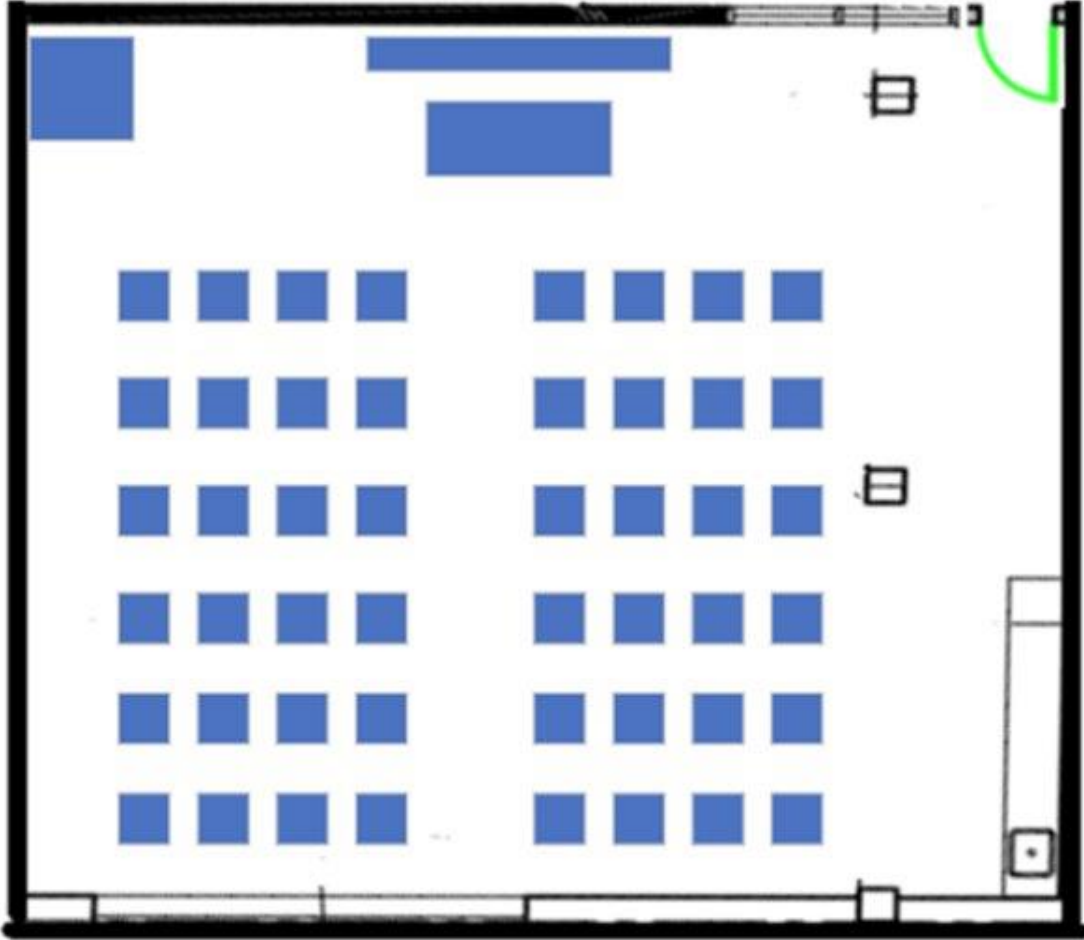

Shepard B05

Room Configuration/Set-Up Options

Shepard B05
Option A - Meeting
Capacity: 28

Shepard B05
Option B - Presentation
Capacity: 48

Shepard B05
Option C - Lecture
Capacity: 40

Shepard B05
Option D - Pods
Capacity: 24

Shepard B05
Option E – U Shape
Capacity: 20