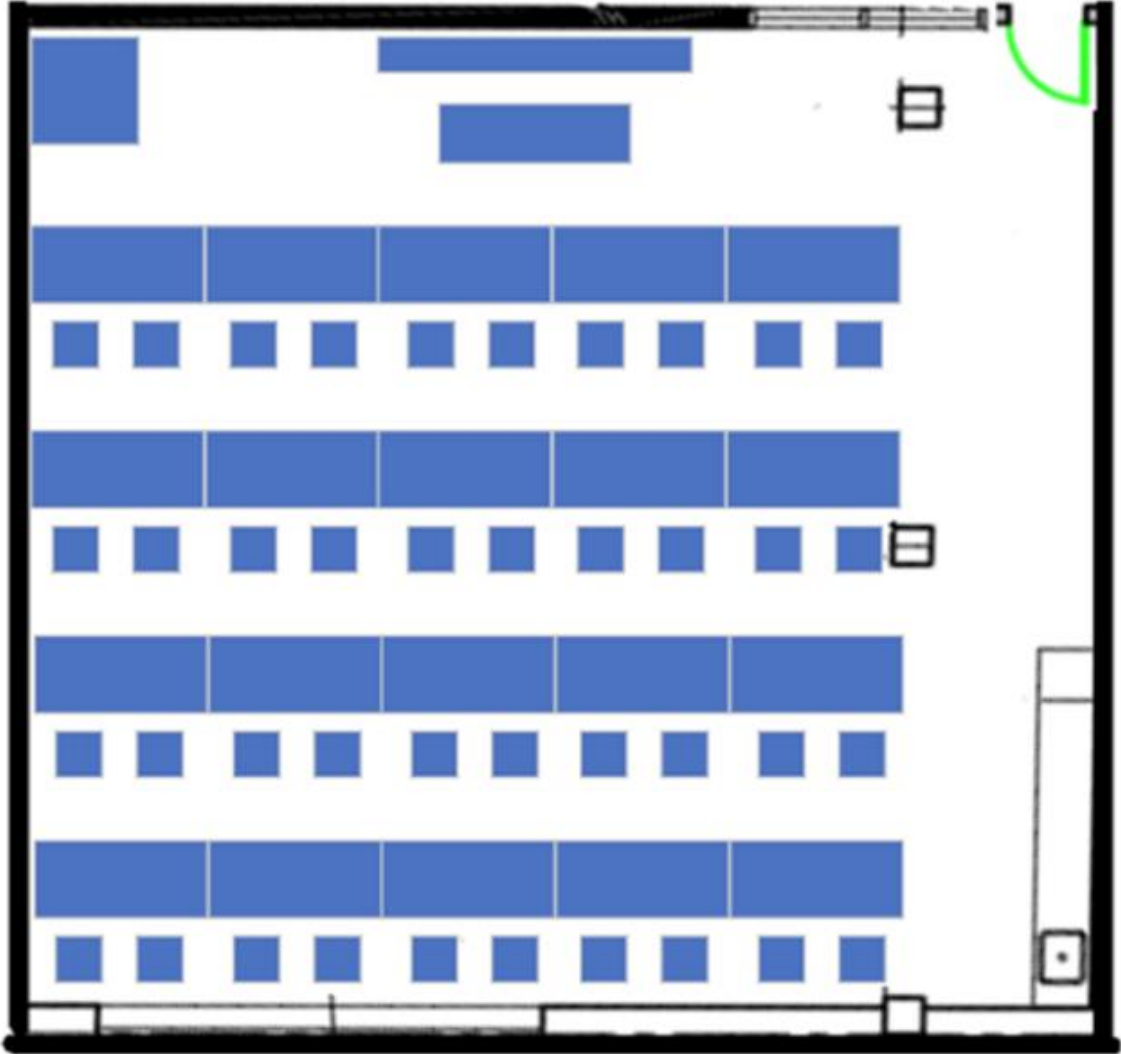

Shepard B05

Room Configuration/Set-Up Options

Shepard B05
Option A - Meeting
Capacity: 28

Shepard B05
Option B - Presentation
Capacity: 48

Shepard B05
Option C - Lecture
Capacity: 40

Shepard B05
Option D - Pods
Capacity: 24

Shepard B05
Option E – U Shape
Capacity: 20