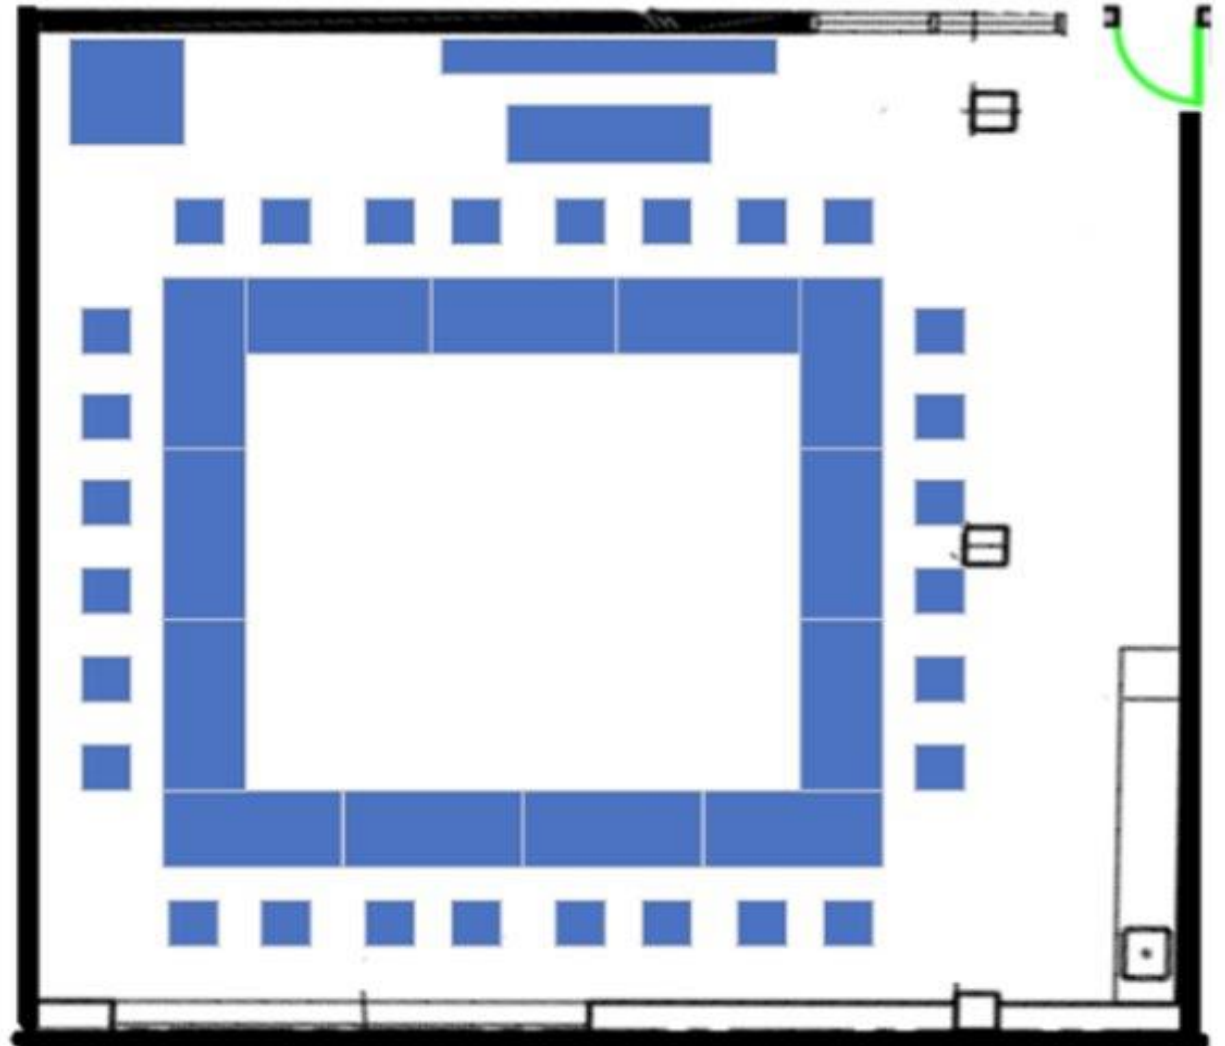

Shepard B05

Room Configuration/Set-Up Options

Shepard B05
Option A - Meeting
Capacity: 28

Shepard B05
Option B - Presentation
Capacity: 48

Shepard B05
Option C - Lecture
Capacity: 40

Shepard B05
Option D - Pods
Capacity: 24

Shepard B05
Option E – U Shape
Capacity: 20