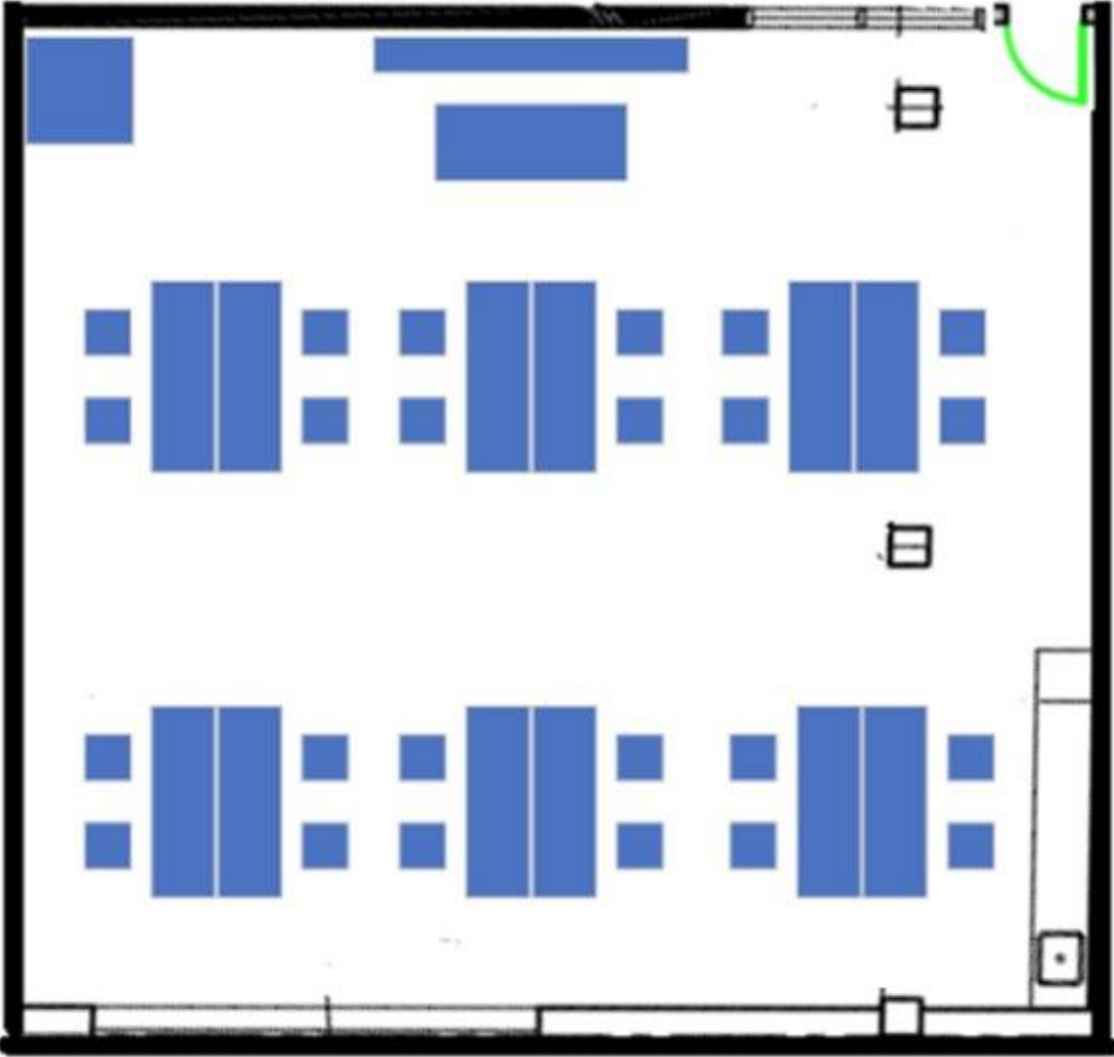

Shepard B05

Room Configuration/Set-Up Options

Shepard B05
Option A - Meeting
Capacity: 28

Shepard B05
Option B - Presentation
Capacity: 48

Shepard B05
Option C - Lecture
Capacity: 40

Shepard B05
Option D - Pods
Capacity: 24

Shepard B05
Option E – U Shape
Capacity: 20