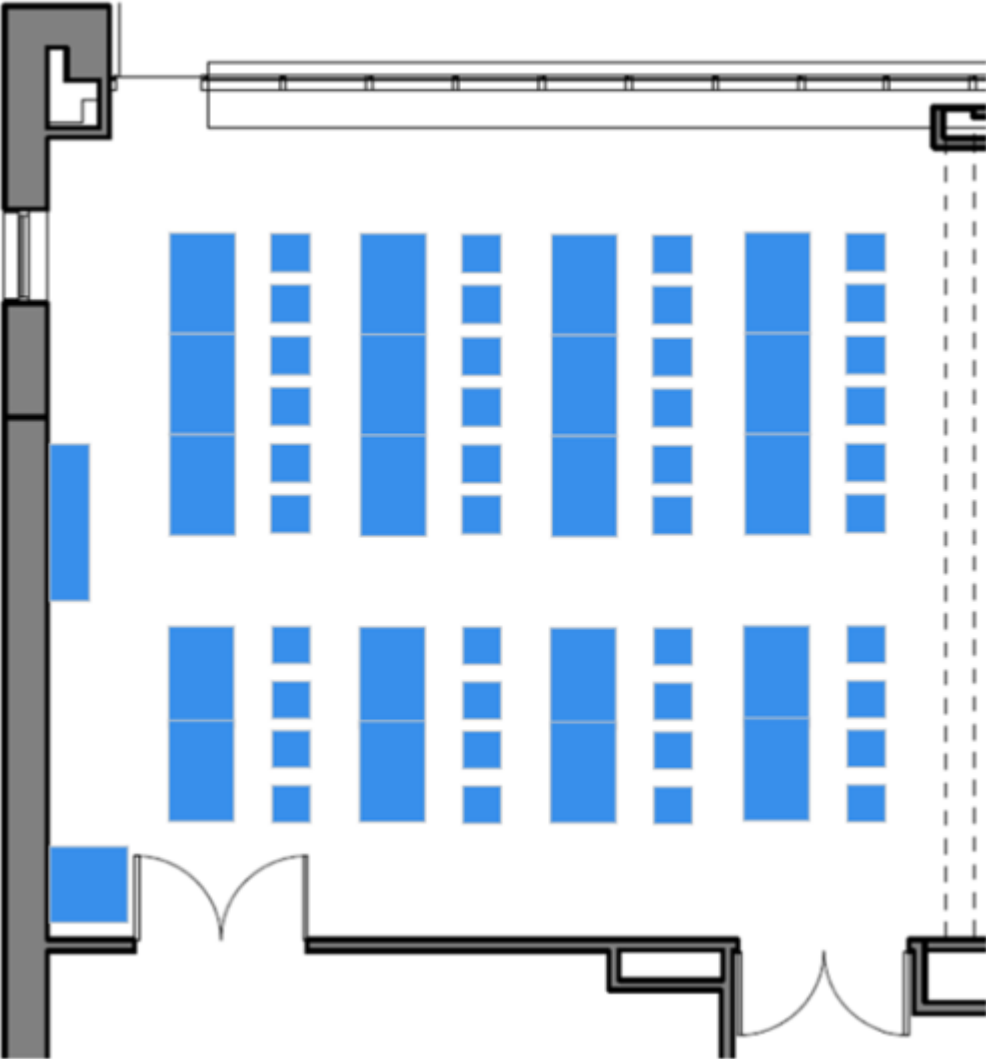

# Schapiro 101B

## Room Configuration/Set-Up Options

Schapiro 101B  
Option A - Meeting  
Capacity: 38

Schapiro 101B  
Option B - Presentation  
Capacity: 60

Schapiro 101B  
Option C - Lecture  
Capacity: 40

Schapiro 101B  
Option D - Pods  
Capacity: 36

Schapiro 101B  
Option E – U Shape  
Capacity: 28