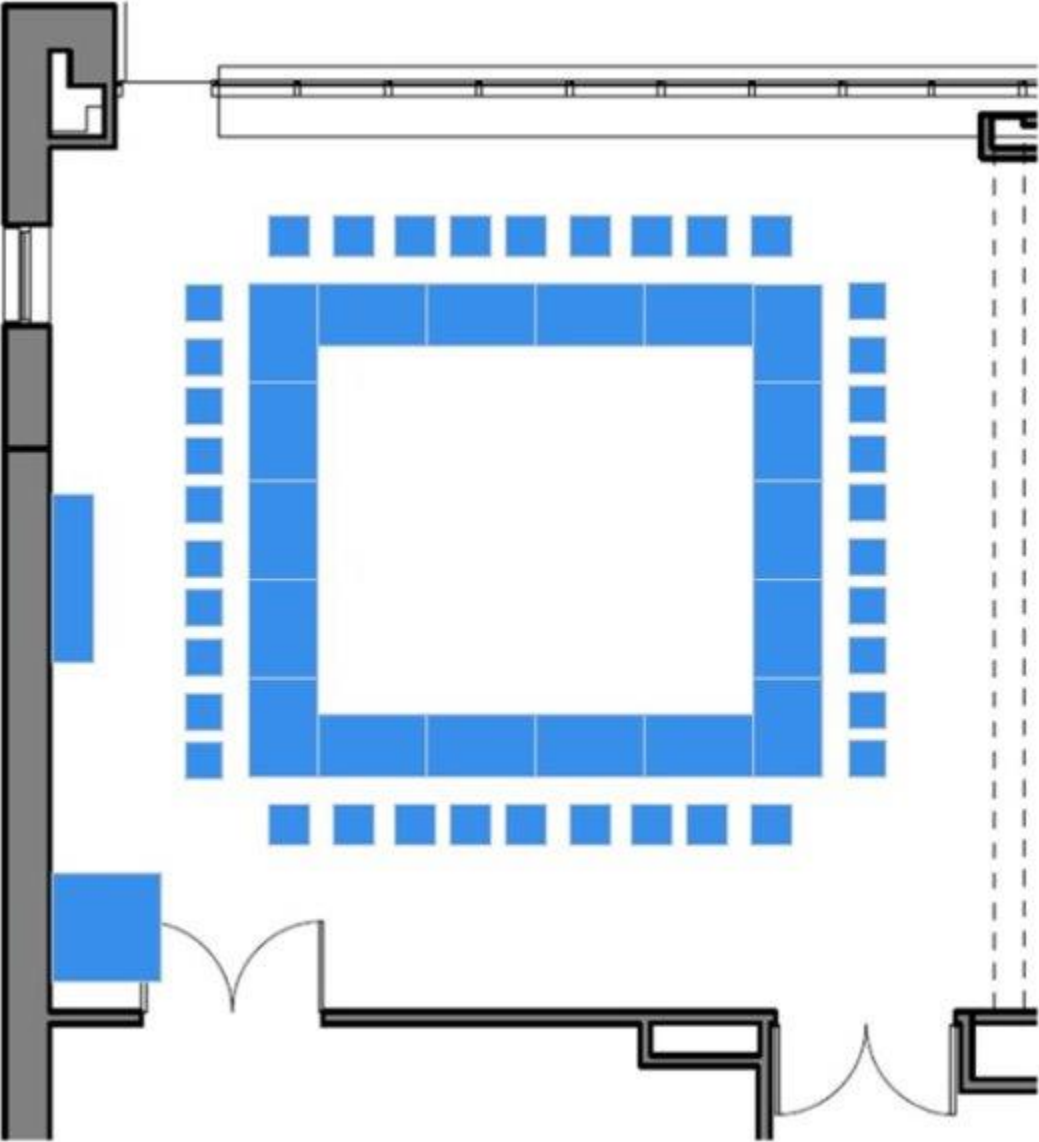

# Schapiro 101B

## Room Configuration/Set-Up Options

Schapiro 101B  
Option A - Meeting  
Capacity: 38

Schapiro 101B  
Option B - Presentation  
Capacity: 60

Schapiro 101B  
Option C - Lecture  
Capacity: 40

Schapiro 101B  
Option D - Pods  
Capacity: 36

Schapiro 101B  
Option E – U Shape  
Capacity: 28