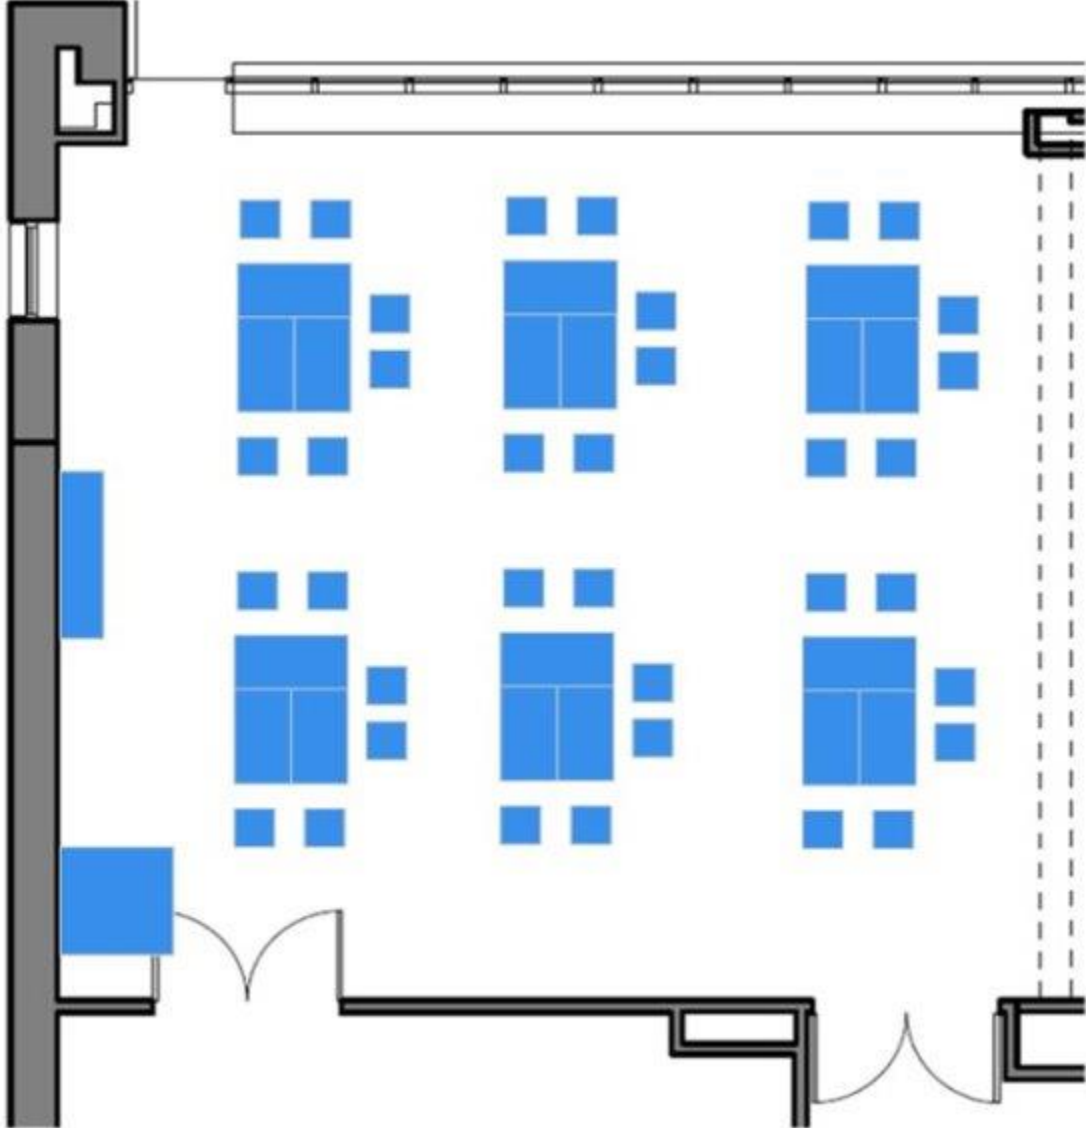

## Room Configuration/Set-Up Options

Schapiro 101B  
Option A - Meeting  
Capacity: 38

Schapiro 101B  
Option B - Presentation  
Capacity: 60

Schapiro 101B  
Option C - Lecture  
Capacity: 40

Schapiro 101B  
Option D - Pods  
Capacity: 36

Schapiro 101B  
Option E – U Shape  
Capacity: 28