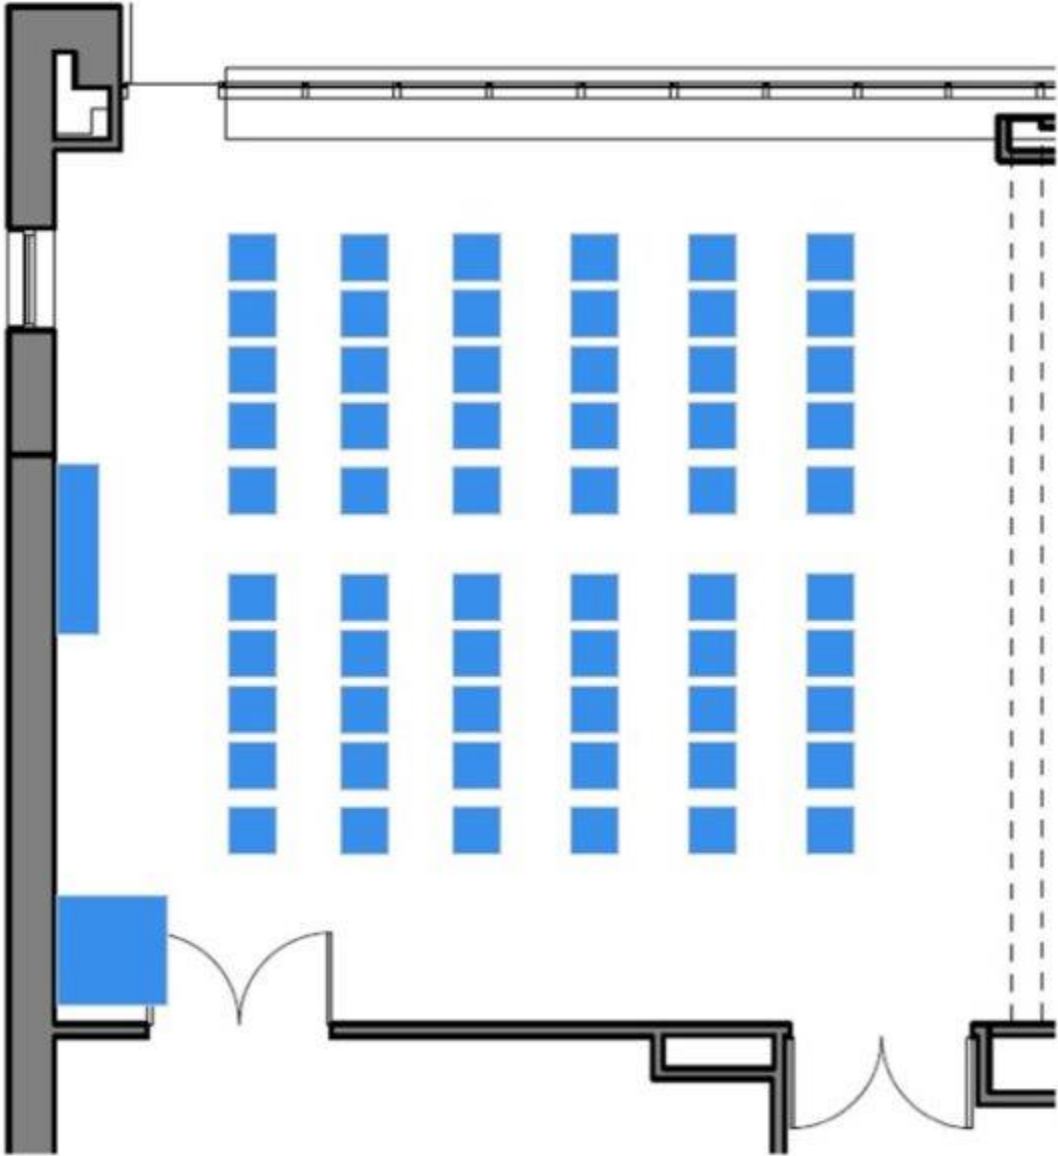

# Schapiro 101B

## Room Configuration/Set-Up Options

Schapiro 101B  
Option A - Meeting  
Capacity: 38

Schapiro 101B  
Option B - Presentation  
Capacity: 60

Schapiro 101B  
Option C - Lecture  
Capacity: 40

Schapiro 101B  
Option D - Pods  
Capacity: 36

Schapiro 101B  
Option E – U Shape  
Capacity: 28