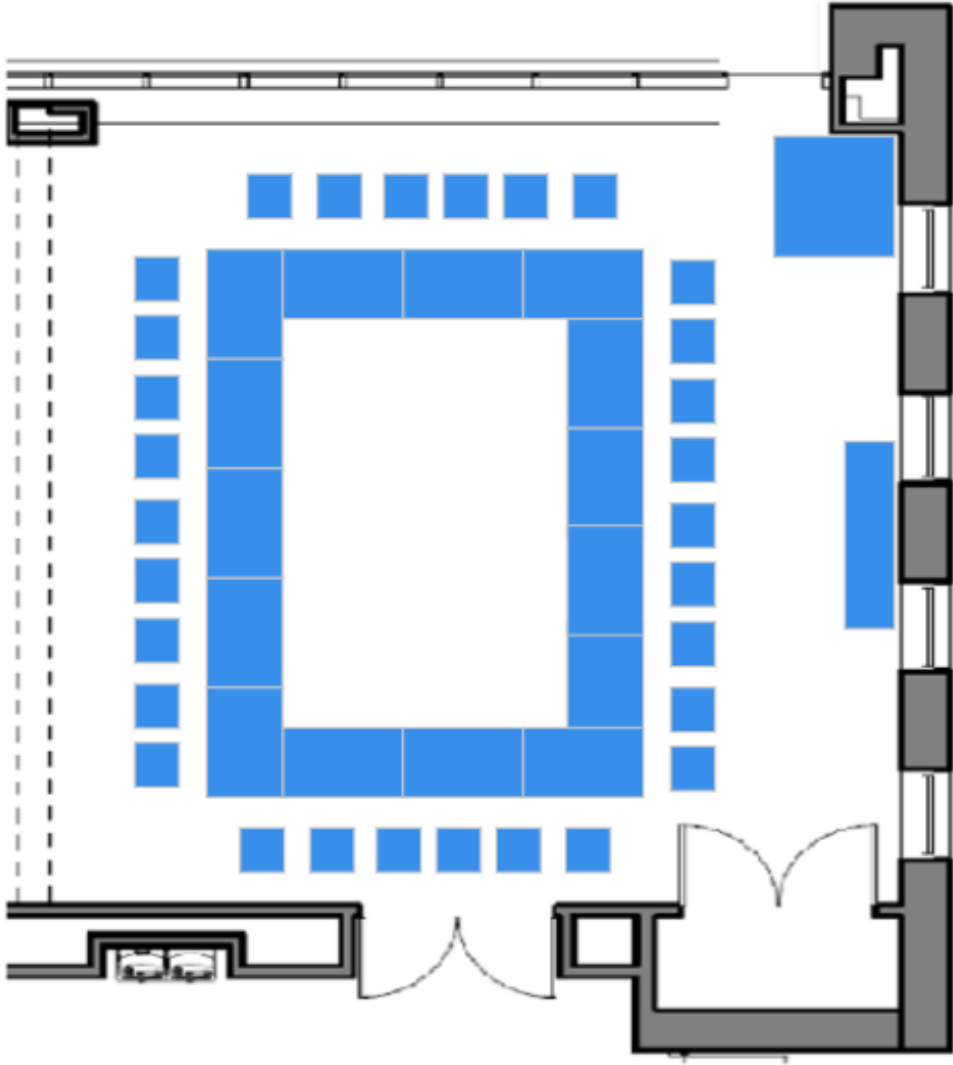

Schapiro 101A

Room Configuration/Set-Up Options

Schapiro 101A
Option A - Meeting
Capacity: 30

Schapiro 101A
Option B - Presentation
Capacity: 50

Schapiro 101A
Option C - Lecture
Capacity: 30

Schapiro 101A
Option D - Pods
Capacity: 24

Schapiro 101A
Option E – U Shape
Capacity: 21