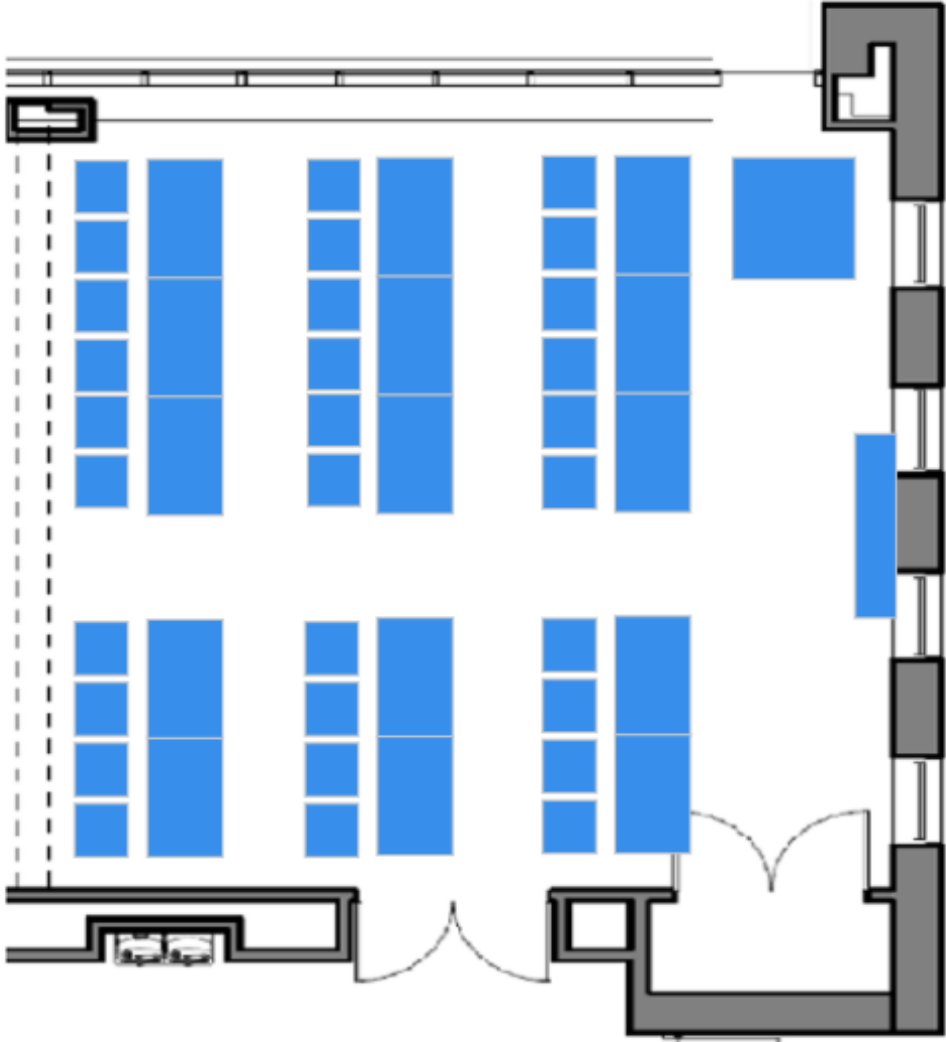

Schapiro 101A

Room Configuration/Set-Up Options

Schapiro 101A
Option A - Meeting
Capacity: 30

Schapiro 101A
Option B - Presentation
Capacity: 50

Schapiro 101A
Option C - Lecture
Capacity: 30

Schapiro 101A
Option D - Pods
Capacity: 24

Schapiro 101A
Option E – U Shape
Capacity: 21