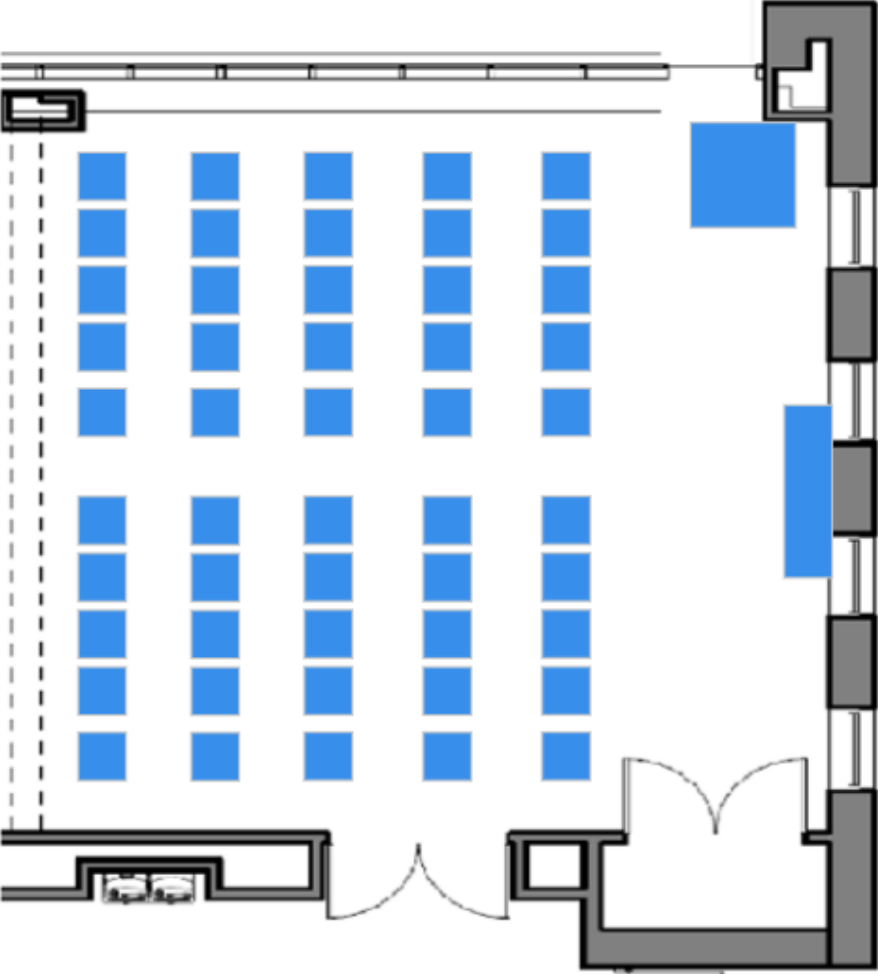

Schapiro 101A

Room Configuration/Set-Up Options

Schapiro 101A
Option A - Meeting
Capacity: 30

Schapiro 101A
Option B - Presentation
Capacity: 50

Schapiro 101A
Option C - Lecture
Capacity: 30

Schapiro 101A
Option D - Pods
Capacity: 24

Schapiro 101A
Option E – U Shape
Capacity: 21