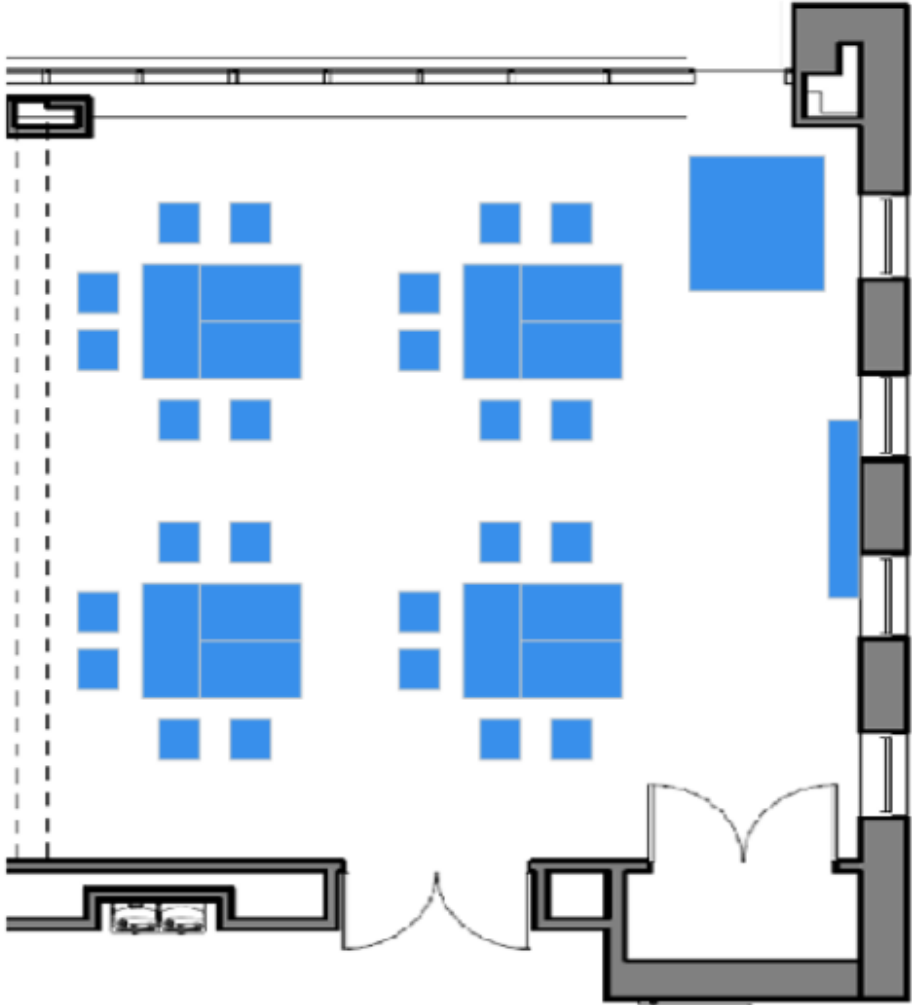

Schapiro 101A

Room Configuration/Set-Up Options

Schapiro 101A
Option A - Meeting
Capacity: 30

Schapiro 101A
Option B - Presentation
Capacity: 50

Schapiro 101A
Option C - Lecture
Capacity: 30

Schapiro 101A
Option D - Pods
Capacity: 24

Schapiro 101A
Option E – U Shape
Capacity: 21