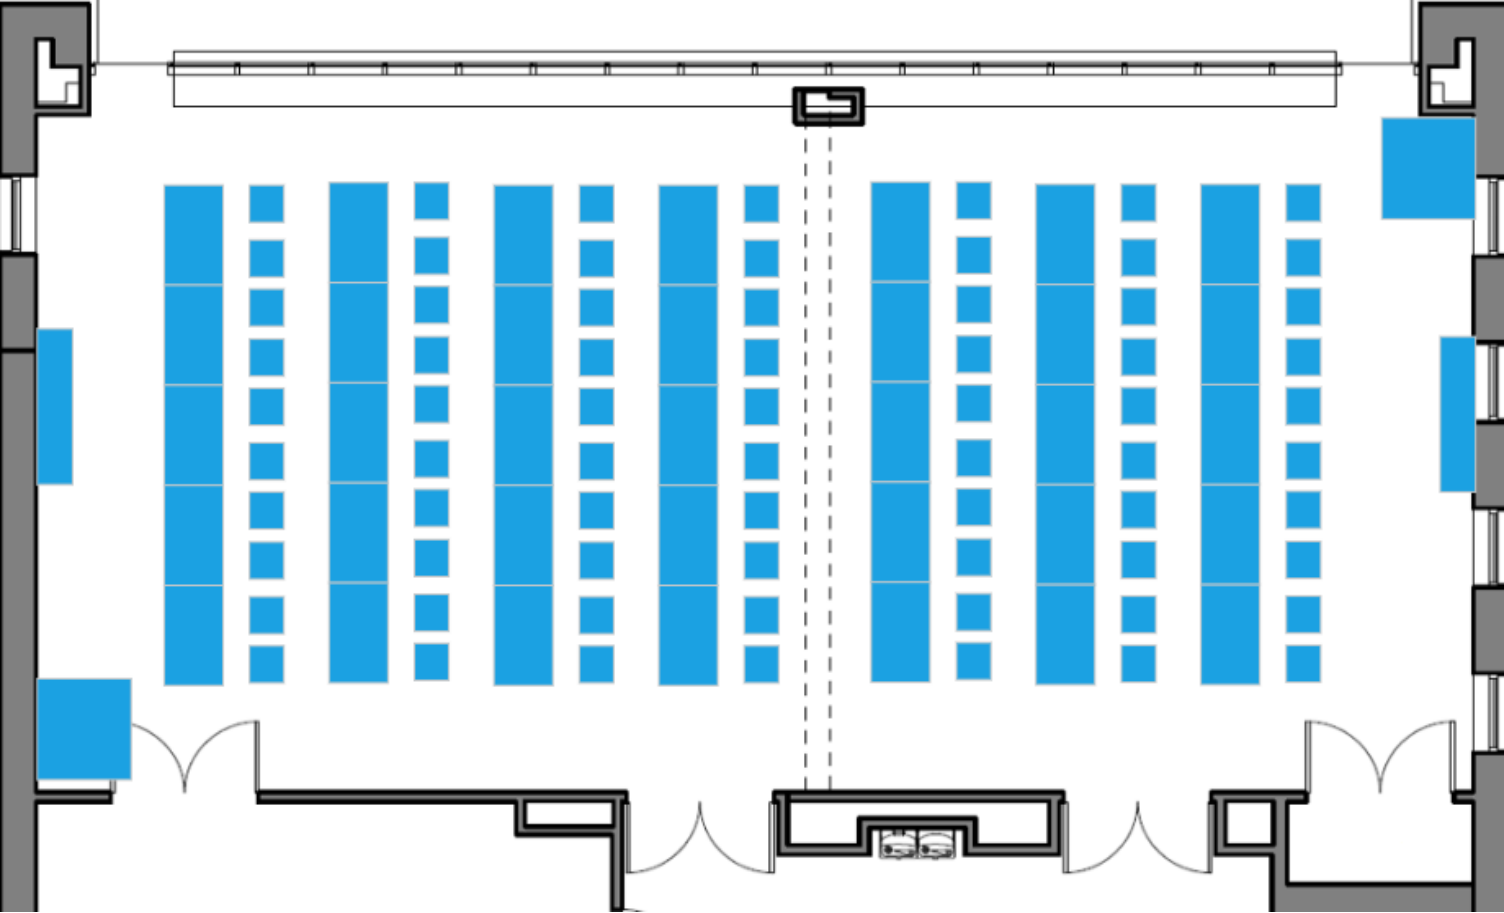

## Room Configuration/Set-Up Options

Schapiro 101A & 101B  
Option A - Meeting  
Capacity: 56

Schapiro 101A & 101B  
Option B - Presentation  
Capacity: 100

Schapiro 101A & 101B  
Option C - Lecture  
Capacity: 70

Schapiro 101A & 101B

Option D - Pods

Capacity: 60

Schapiro 101A & 101B  
Option F – Pods w/ Chairs  
Capacity: 60