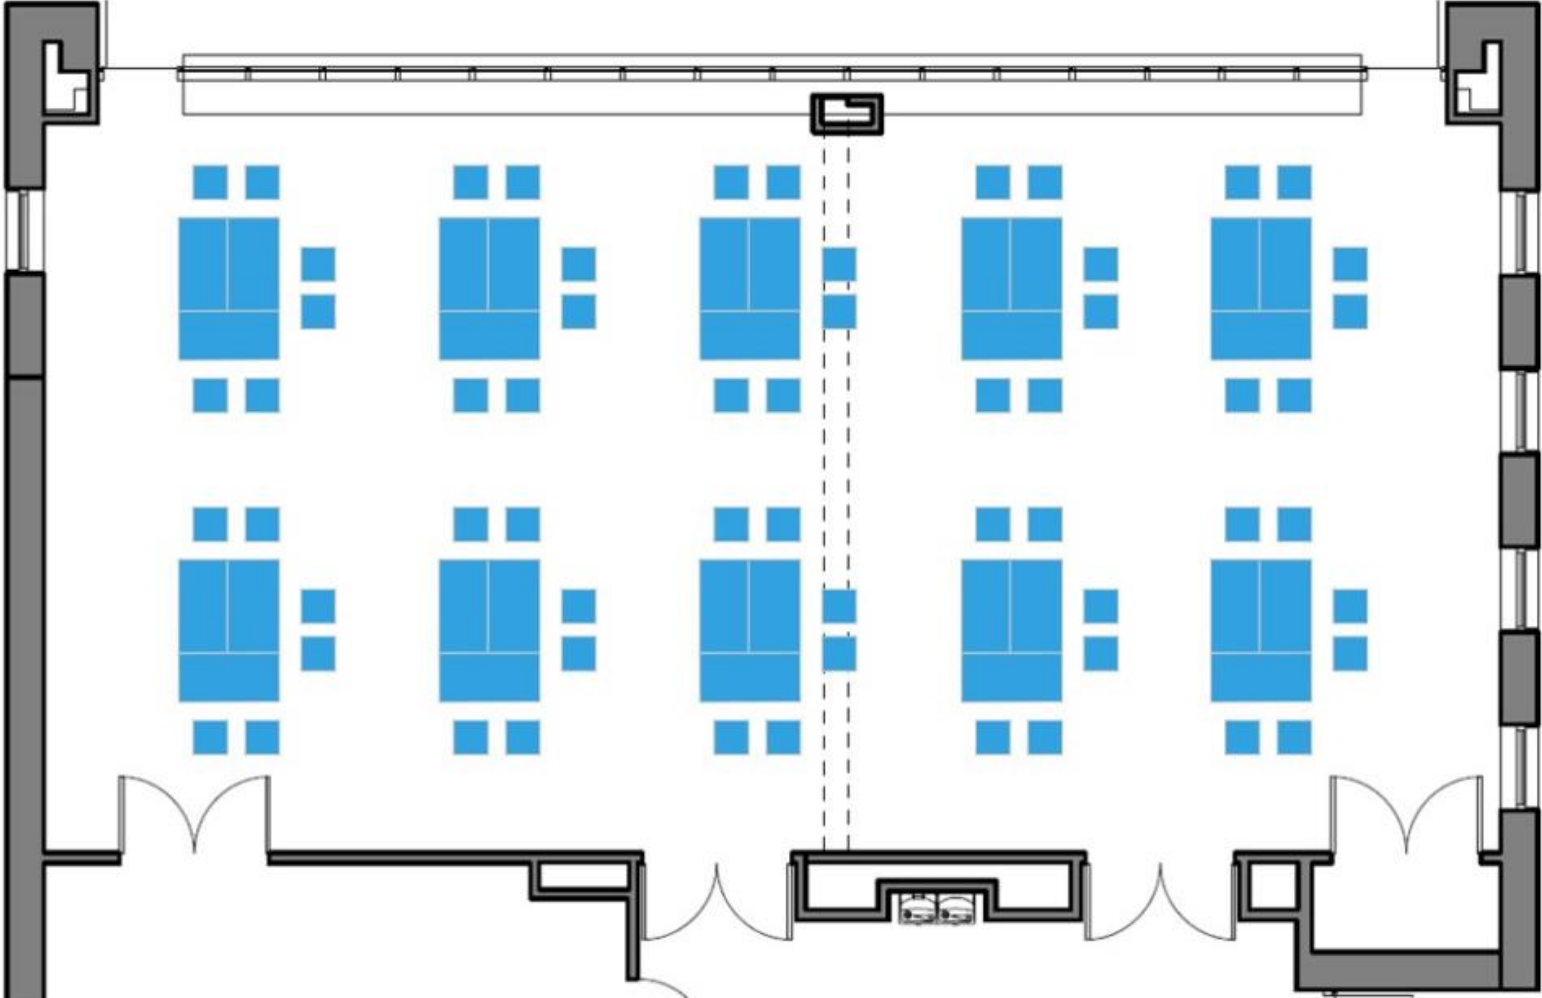

## Room Configuration/Set-Up Options

Schapiro 101A & 101B  
Option A - Meeting  
Capacity: 56

Schapiro 101A & 101B  
Option B - Presentation  
Capacity: 100

Schapiro 101A & 101B  
Option C - Lecture  
Capacity: 70

Schapiro 101A & 101B

Option D - Pods

Capacity: 60

Schapiro 101A & 101B  
Option F – Pods w/ Chairs  
Capacity: 60