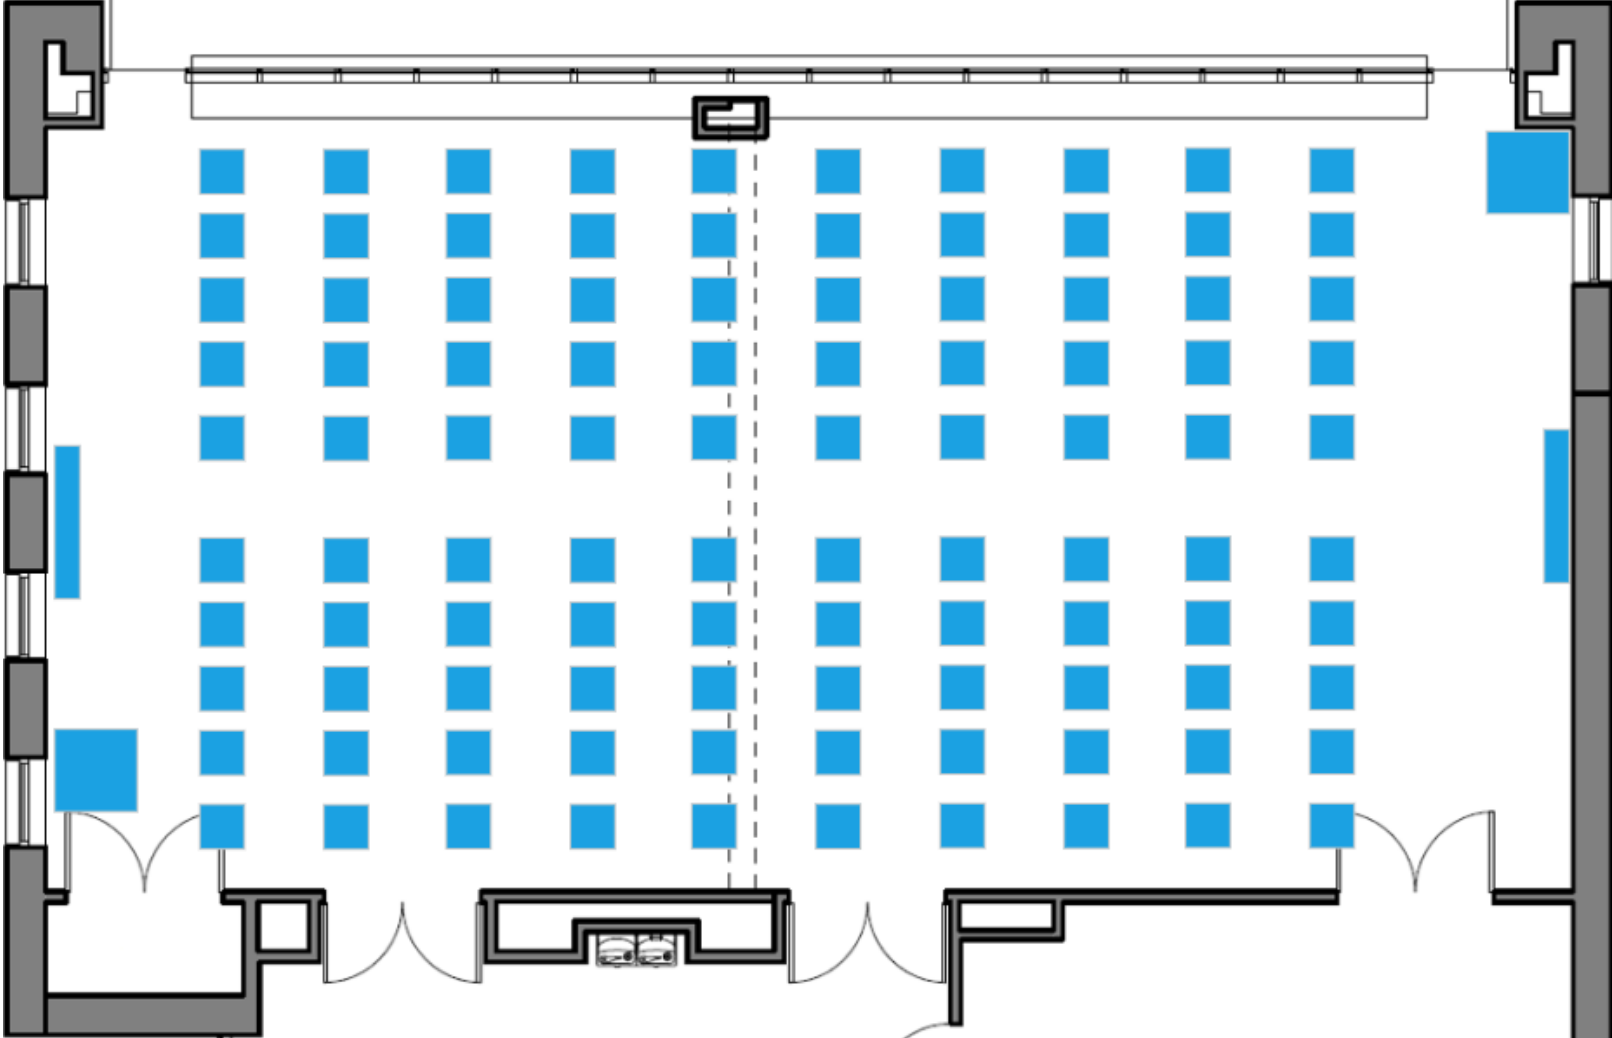

# Schapiro 101A & 101B

## Room Configuration/Set-Up Options

Schapiro 101A & 101B  
Option A - Meeting  
Capacity: 56

Schapiro 101A & 101B  
Option B - Presentation  
Capacity: 100

Schapiro 101A & 101B  
Option C - Lecture  
Capacity: 70

Schapiro 101A & 101B

Option D - Pods

Capacity: 60

Schapiro 101A & 101B  
Option F – Pods w/ Chairs  
Capacity: 60