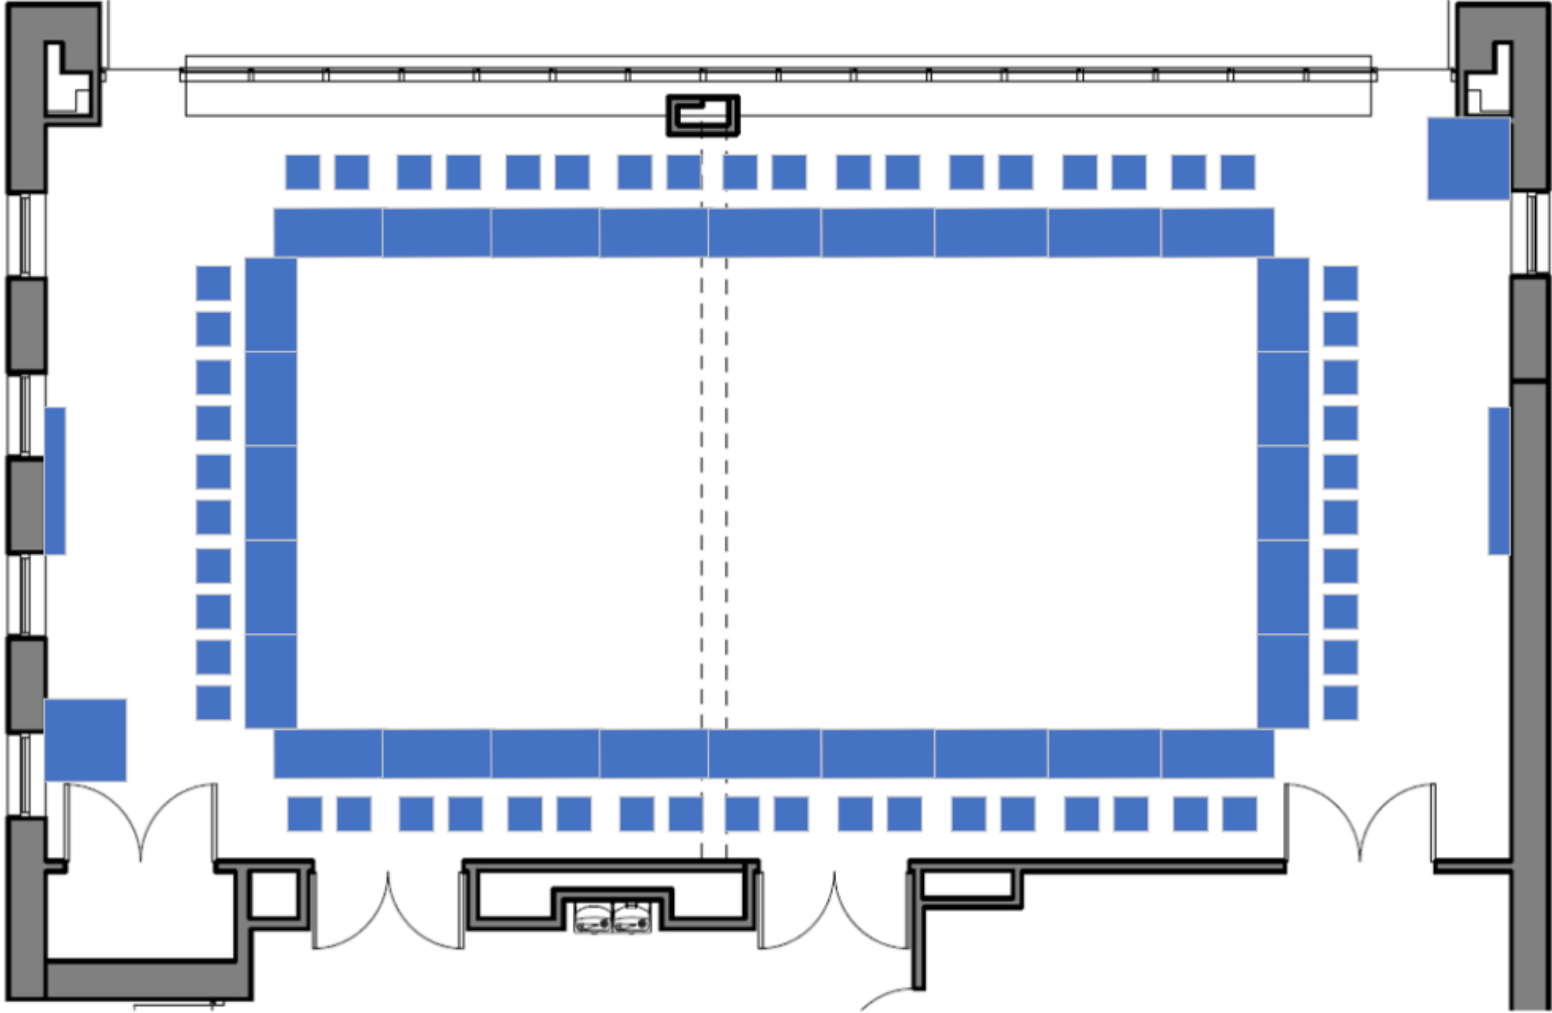

# Schapiro 101A & 101B

## Room Configuration/Set-Up Options

Schapiro 101A & 101B  
Option A - Meeting  
Capacity: 56

Schapiro 101A & 101B  
Option B - Presentation  
Capacity: 100

Schapiro 101A & 101B  
Option C - Lecture  
Capacity: 70

Schapiro 101A & 101B

Option D - Pods

Capacity: 60

Schapiro 101A & 101B  
Option F – Pods w/ Chairs  
Capacity: 60