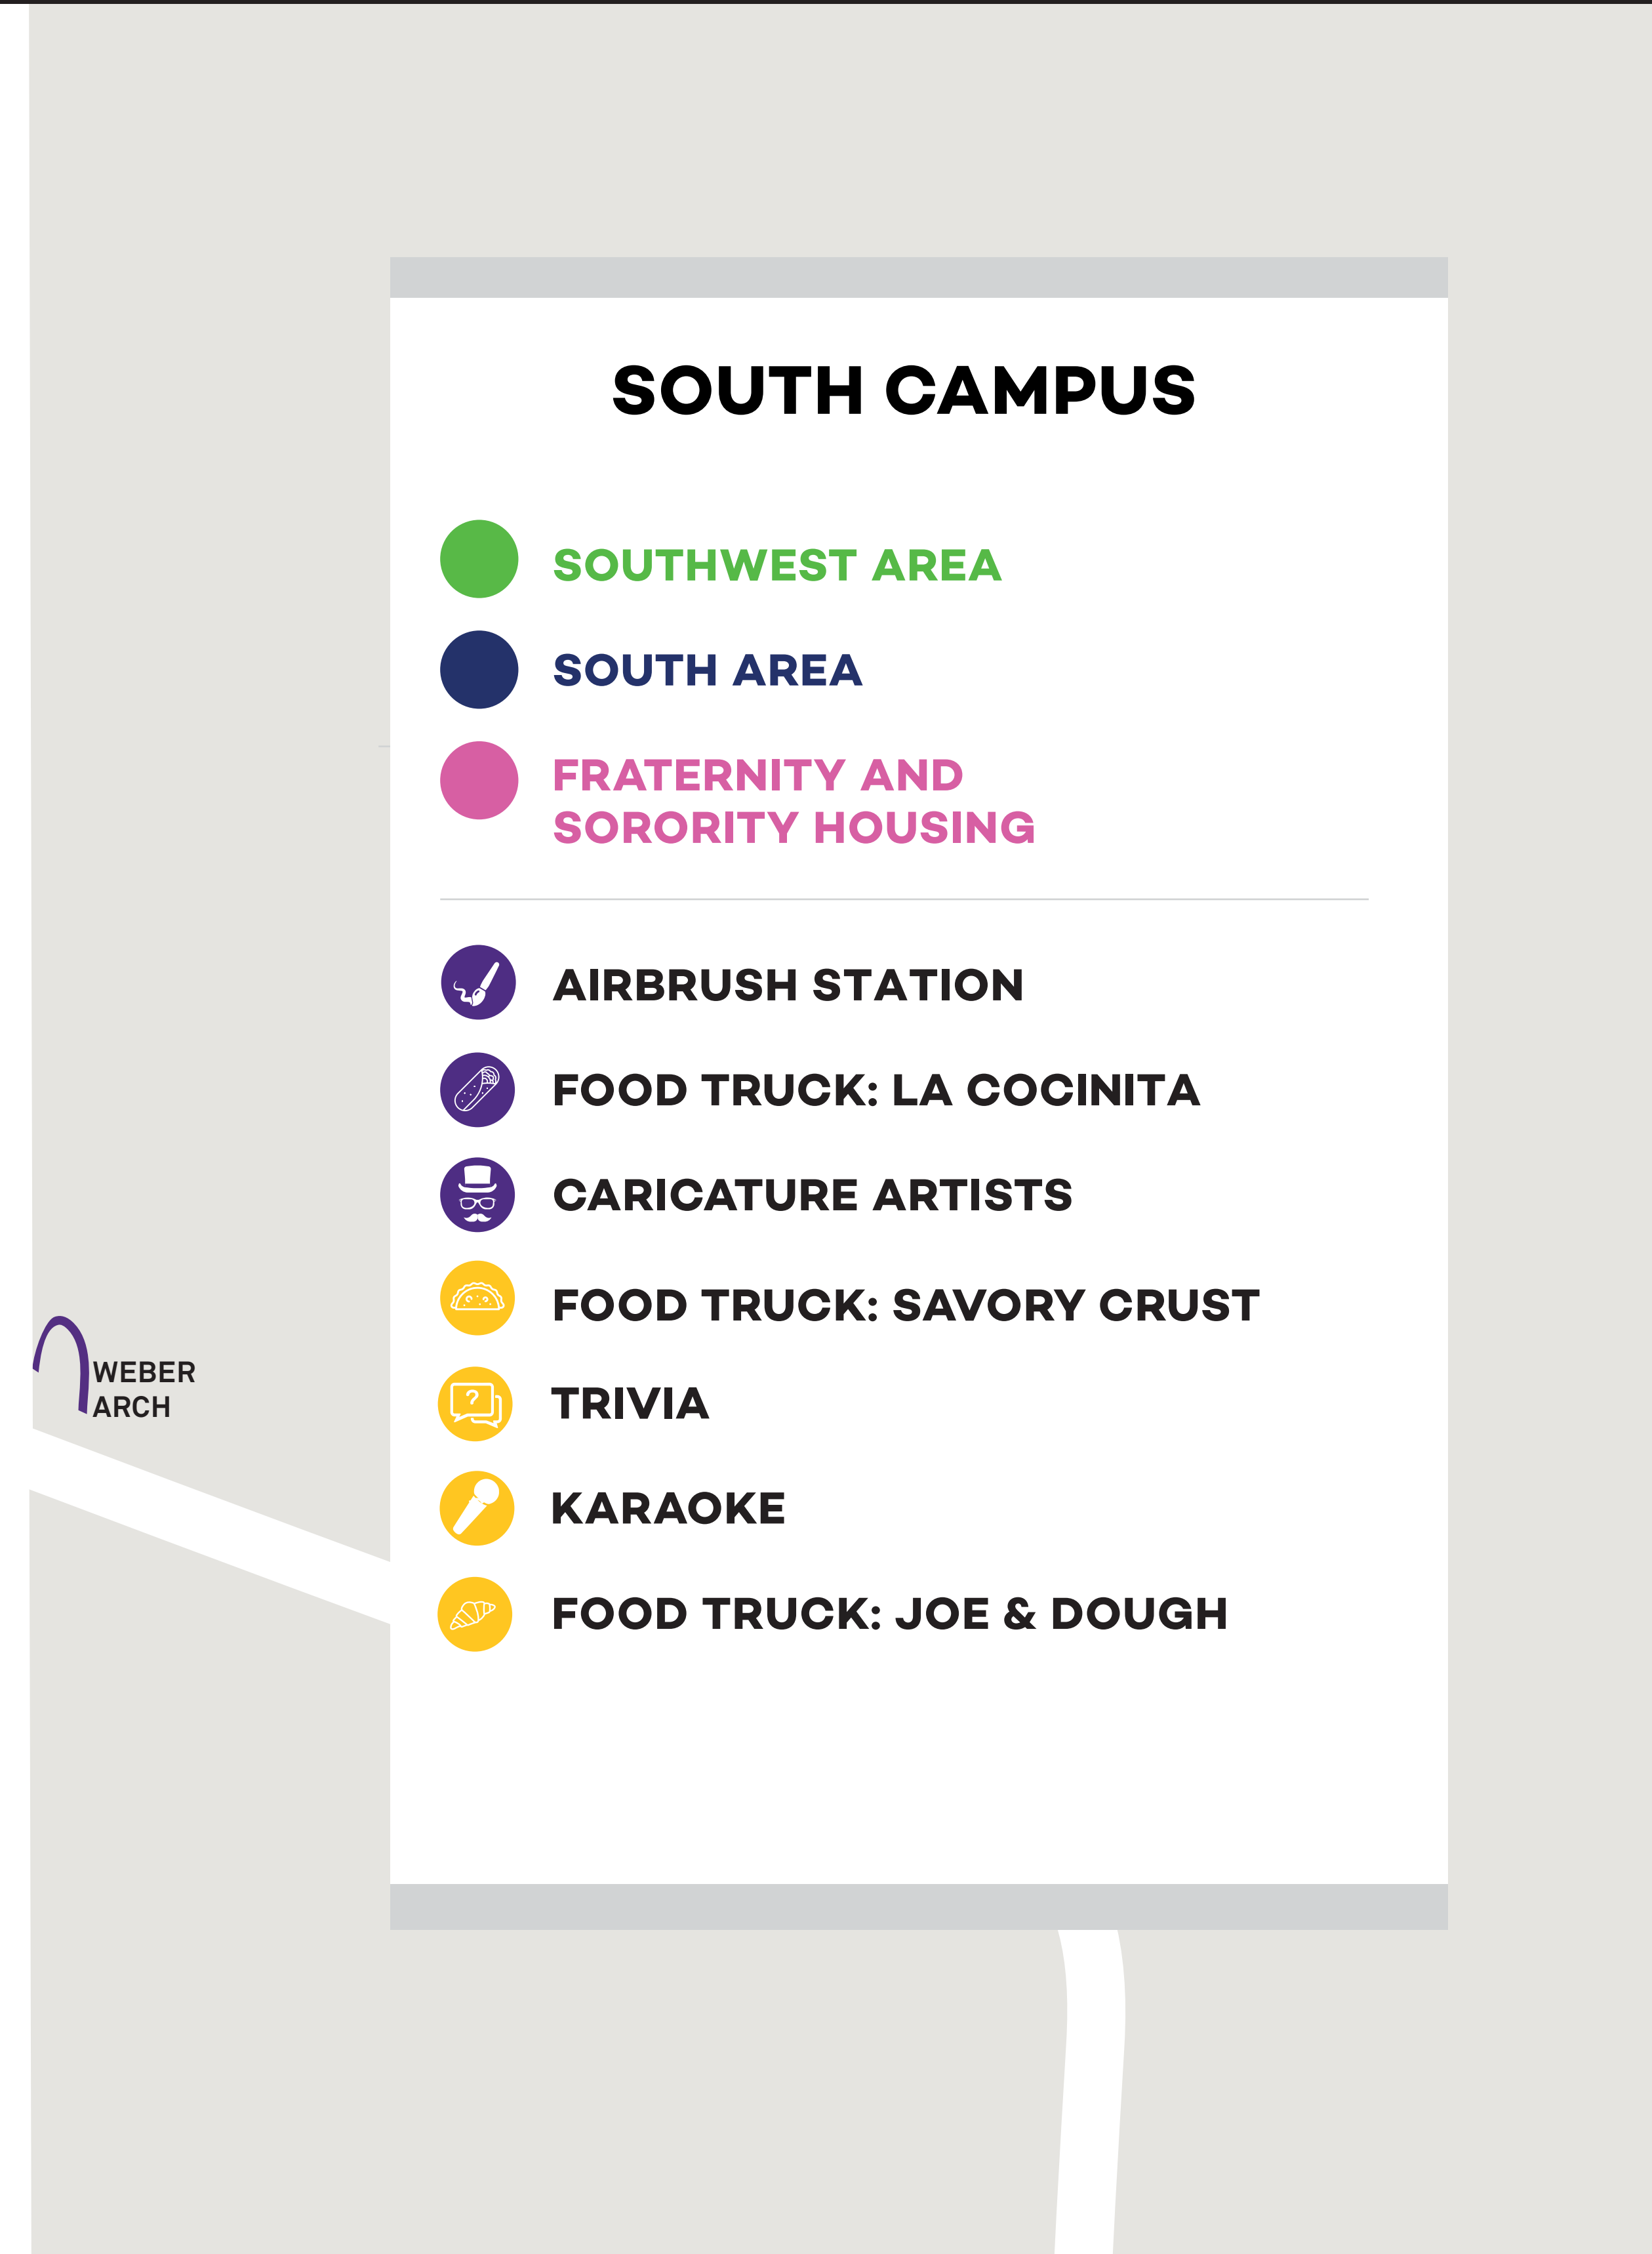

NORTH CAMPUS

- NORTH AREA
- NORTHEAST AREA
- FRATERNITY AND SORORITY HOUSING

-  BUILD-A-BEAR
-  FOOD TRUCK: NICKY V'S HOT DOGS
-  SILENT DISCO
-  FOOD TRUCK: KONA ICE
-  ROLLER SKATING
-  GIANT SLIDE
-  FOOD TRUCK: FRIO GELATO
-  GLOW IN THE DARK MINI GOLF

FIRST NIGHT NORTHWESTERN EVENT MAP

SOUTH CAMPUS

- SOUTHWEST AREA
- SOUTH AREA
- FRATERNITY AND SORORITY HOUSING

-  AIRBRUSH STATION
-  FOOD TRUCK: LA COCINITA
-  CARICATURE ARTISTS
-  FOOD TRUCK: SAVORY CRUST
-  TRIVIA
-  KARAOKE
-  FOOD TRUCK: JOE & DOUGH

LINCOLN STREET

NORTH CAMPUS

- NORTH AREA
- NORTHEAST AREA
- FRATERNITY AND SORORITY HOUSING

- BUILD-A-BEAR
- FOOD TRUCK: NICKY V'S HOT DOGS
- ROLLER SKATING
- FOOD TRUCK: KONA ICE

ELDER

COLFAX STREET

TENNIS COURTS

- SOUTHWEST AREA
- SOUTH AREA
- FRATERNITY AND SORORITY HOUSING

- SILENT DISCO
- FOOD TRUCK: LA COCINITA
- CARICATURE ARTISTS
- AIRBRUSH STATION
- FOOD TRUCK: FRIO GELATO
- FOOD TRUCK: SAVORY CRUST
- KARAOKE
- FOOD TRUCK: JOE & DOUGH
- TRIVIA