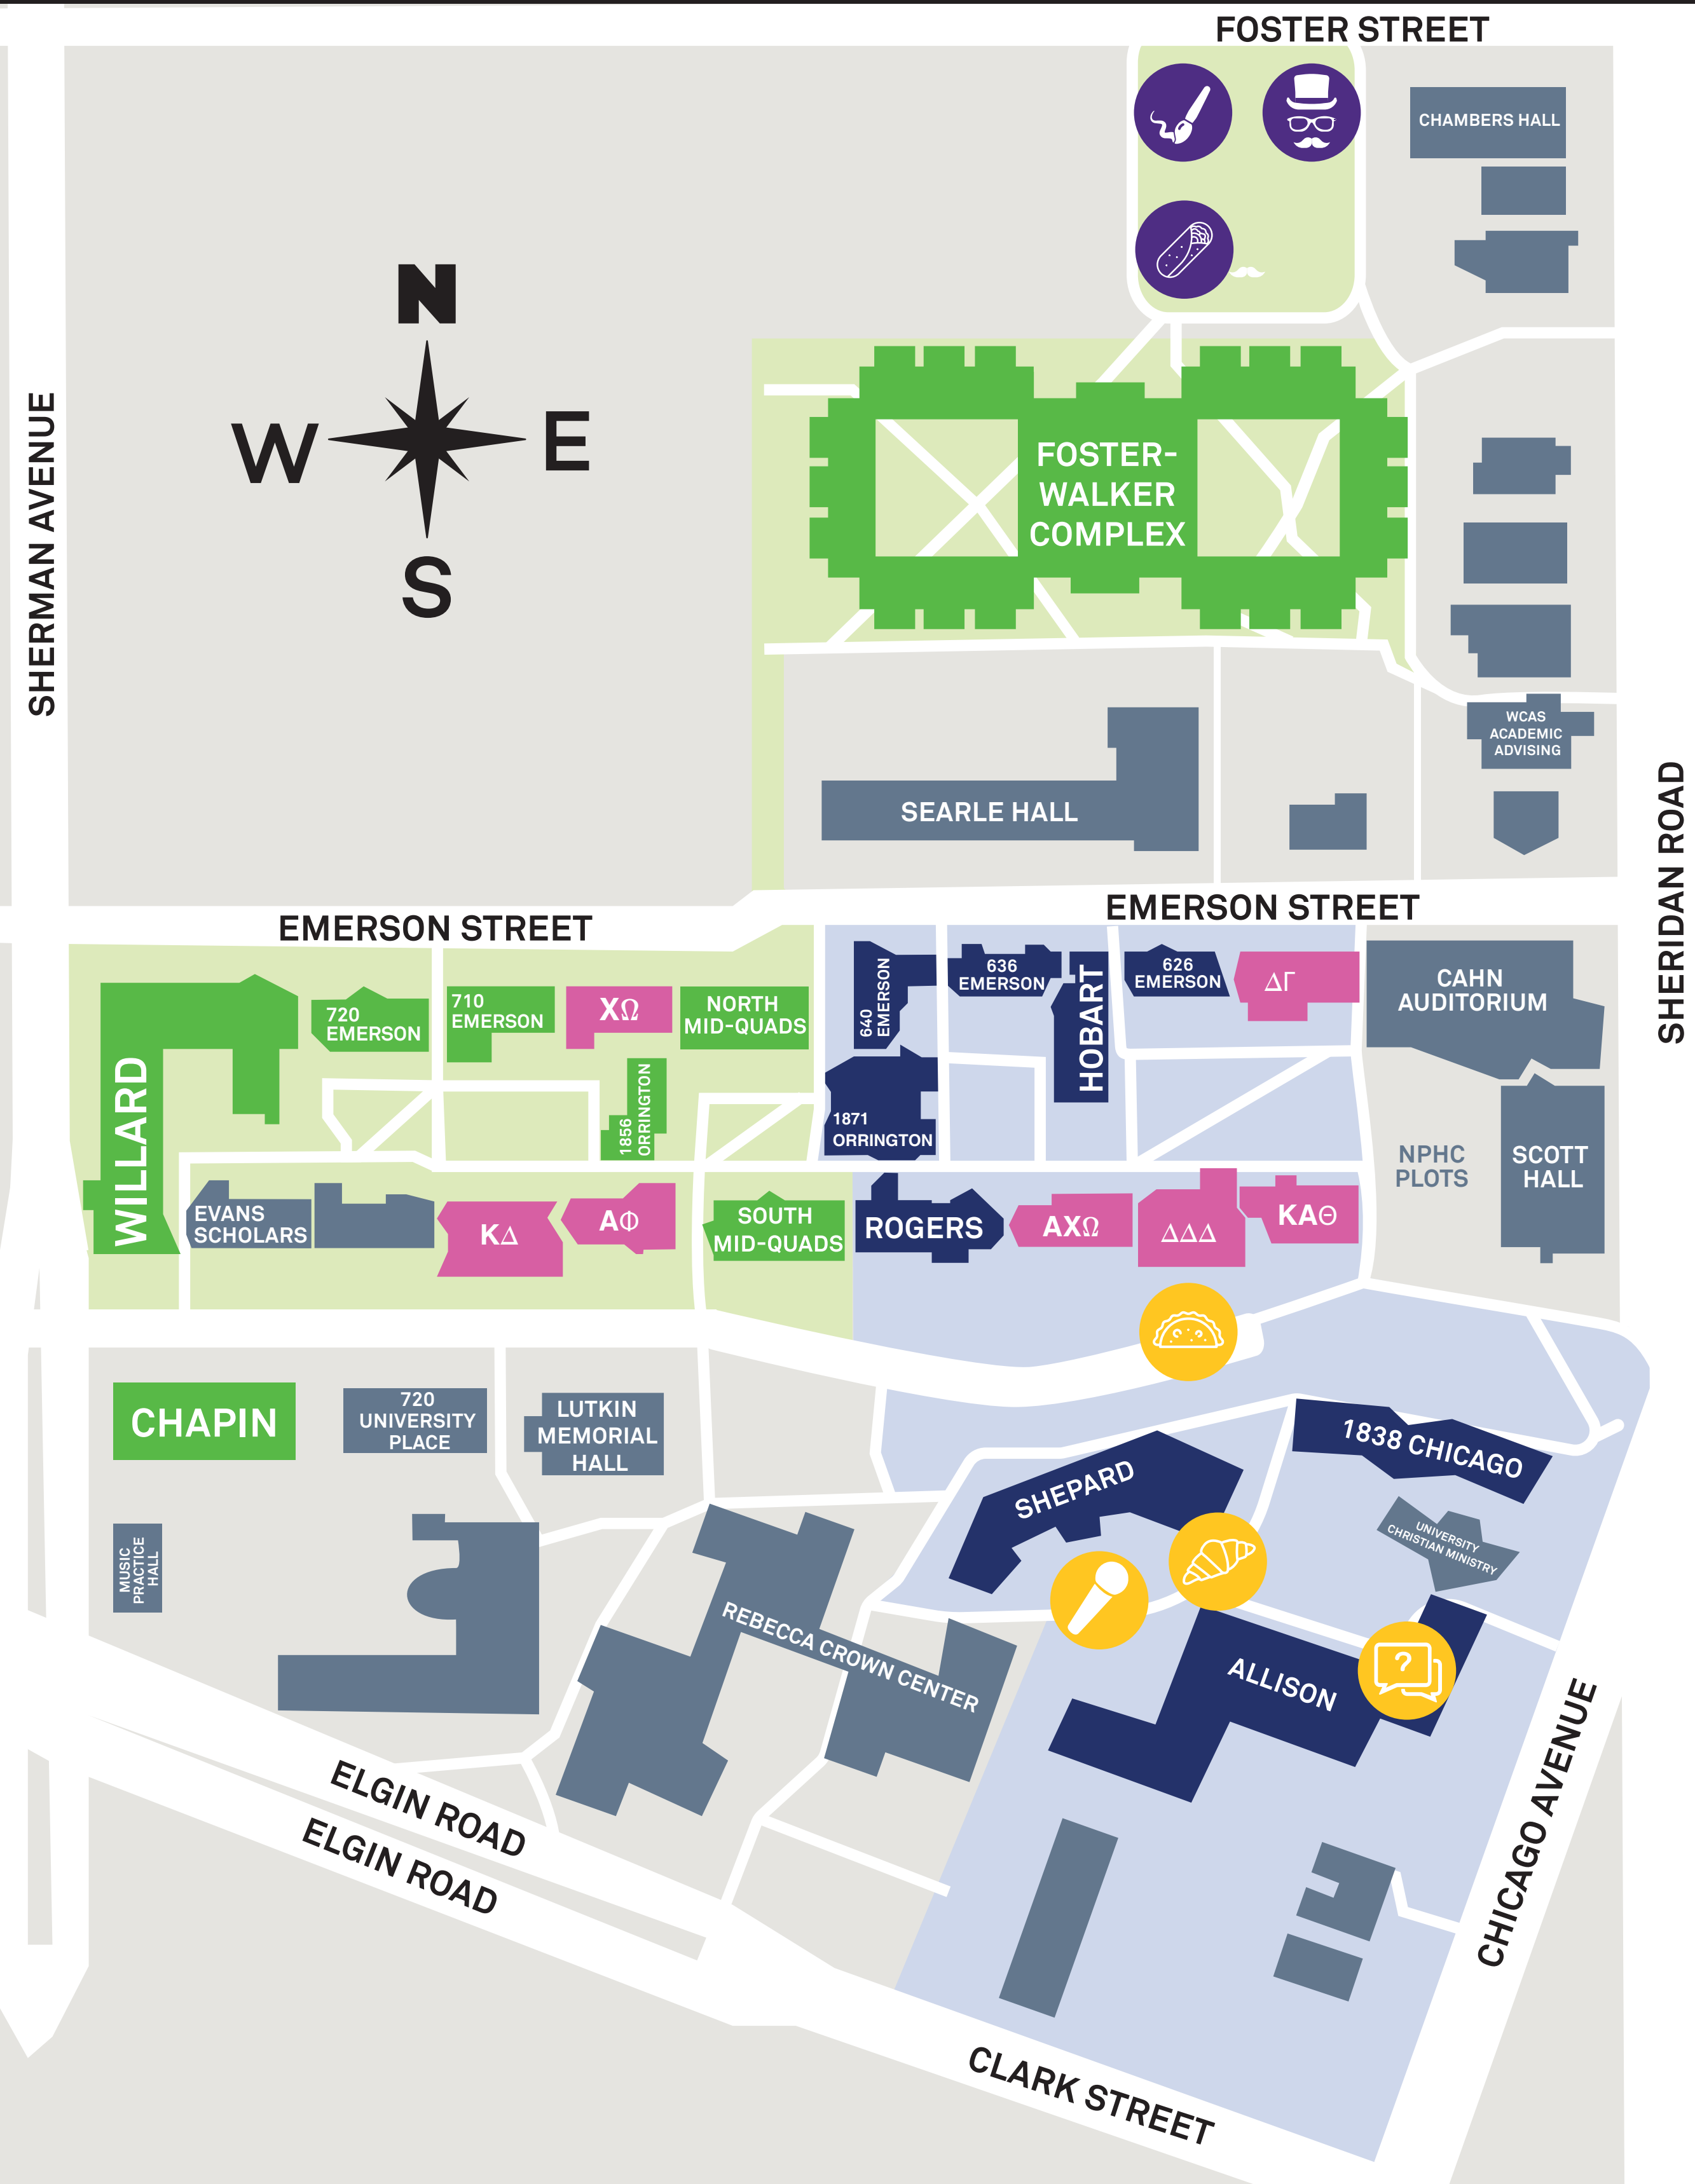

NORTH CAMPUS

- NORTH AREA
- NORTHEAST AREA
- FRATERNITY AND SORORITY HOUSING

-  BUILD-A-BEAR
-  FOOD TRUCK: NICKY V'S HOT DOGS
-  SILENT DISCO
-  FOOD TRUCK: KONA ICE
-  ROLLER SKATING
-  GIANT SLIDE
-  FOOD TRUCK: FRIO GELATO
-  GLOW IN THE DARK MINI GOLF

FIRST NIGHT NORTHWESTERN EVENT MAP

SOUTH CAMPUS

- SOUTHWEST AREA
- SOUTH AREA
- FRATERNITY AND SORORITY HOUSING

-  AIRBRUSH STATION
-  FOOD TRUCK: LA COCINITA
-  CARICATURE ARTISTS
-  FOOD TRUCK: SAVORY CRUST
-  TRIVIA
-  KARAOKE
-  FOOD TRUCK: JOE & DOUGH

LINCOLN STREET

NORTH CAMPUS

- NORTH AREA
- NORTHEAST AREA
- FRATERNITY AND SORORITY HOUSING

- BUILD-A-BEAR
- FOOD TRUCK: NICKY V'S HOT DOGS
- ROLLER SKATING
- FOOD TRUCK: KONA ICE

ELDER

COLFAX STREET

TENNIS COURTS

- SOUTHWEST AREA
- SOUTH AREA
- FRATERNITY AND SORORITY HOUSING

- SILENT DISCO
- FOOD TRUCK: LA COCINITA
- CARICATURE ARTISTS
- AIRBRUSH STATION
- FOOD TRUCK: FRIO GELATO
- FOOD TRUCK: SAVORY CRUST
- KARAOKE
- FOOD TRUCK: JOE & DOUGH
- TRIVIA