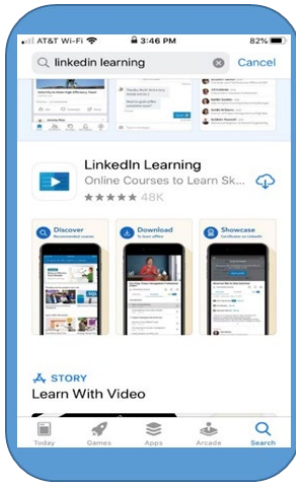

Access LinkedIn Learning

Northwestern has a license that allows staff, faculty, and students unlimited access to LinkedIn Learning. Access using your phone or tablet and the LinkedIn Learning mobile app.

Device	Mobile App Information
iOS for iPhones or iPads	Download the LinkedIn Learning mobile app from the App store
Android	Downlad the LinkedIn Learning mobile app from Google Play

Launching the Mobile App

1. Find LinkedIn Learning app in the IOS or Android app store and download it.
2. Select “Sign in with your organization”