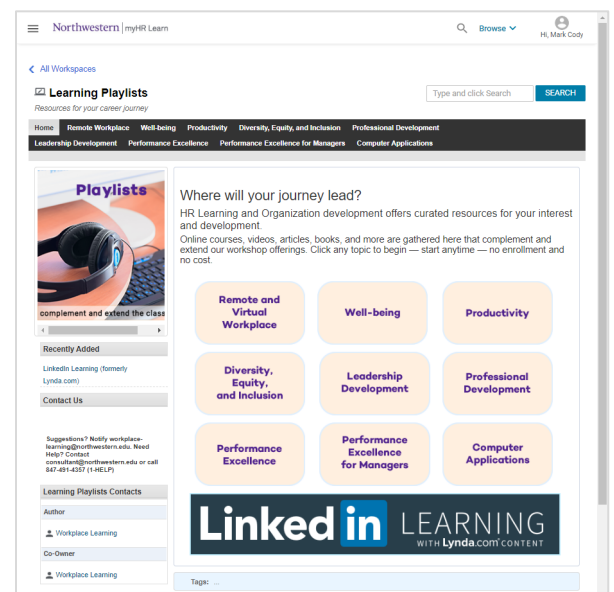

Connect to Northwestern

Northwestern IT provides secure mobile connection and several essential applications for your virtual workplace (Webex, Zoom, and Teams). Visit [NUIT Resources for Working Remotely](#) for downloads and more information.

Learning on Mobile Devices?

You bet! While some online education was designed for large-screen computer use only, many more courses and videos are available to mobile device users, including myHR Learn playlists and the entire LinkedIn Learning library.

Access myHR Learn Playlists

myHR Learn is best viewed on a large tablet or iPad in horizontal orientation (shown at right). Smaller tablets and phones are not supported.

Go to [learn.northwestern.edu](#) and sign in with your NetID and password. Click Learning Playlists and LinkedIn Learning or Groups > Learning Playlists.