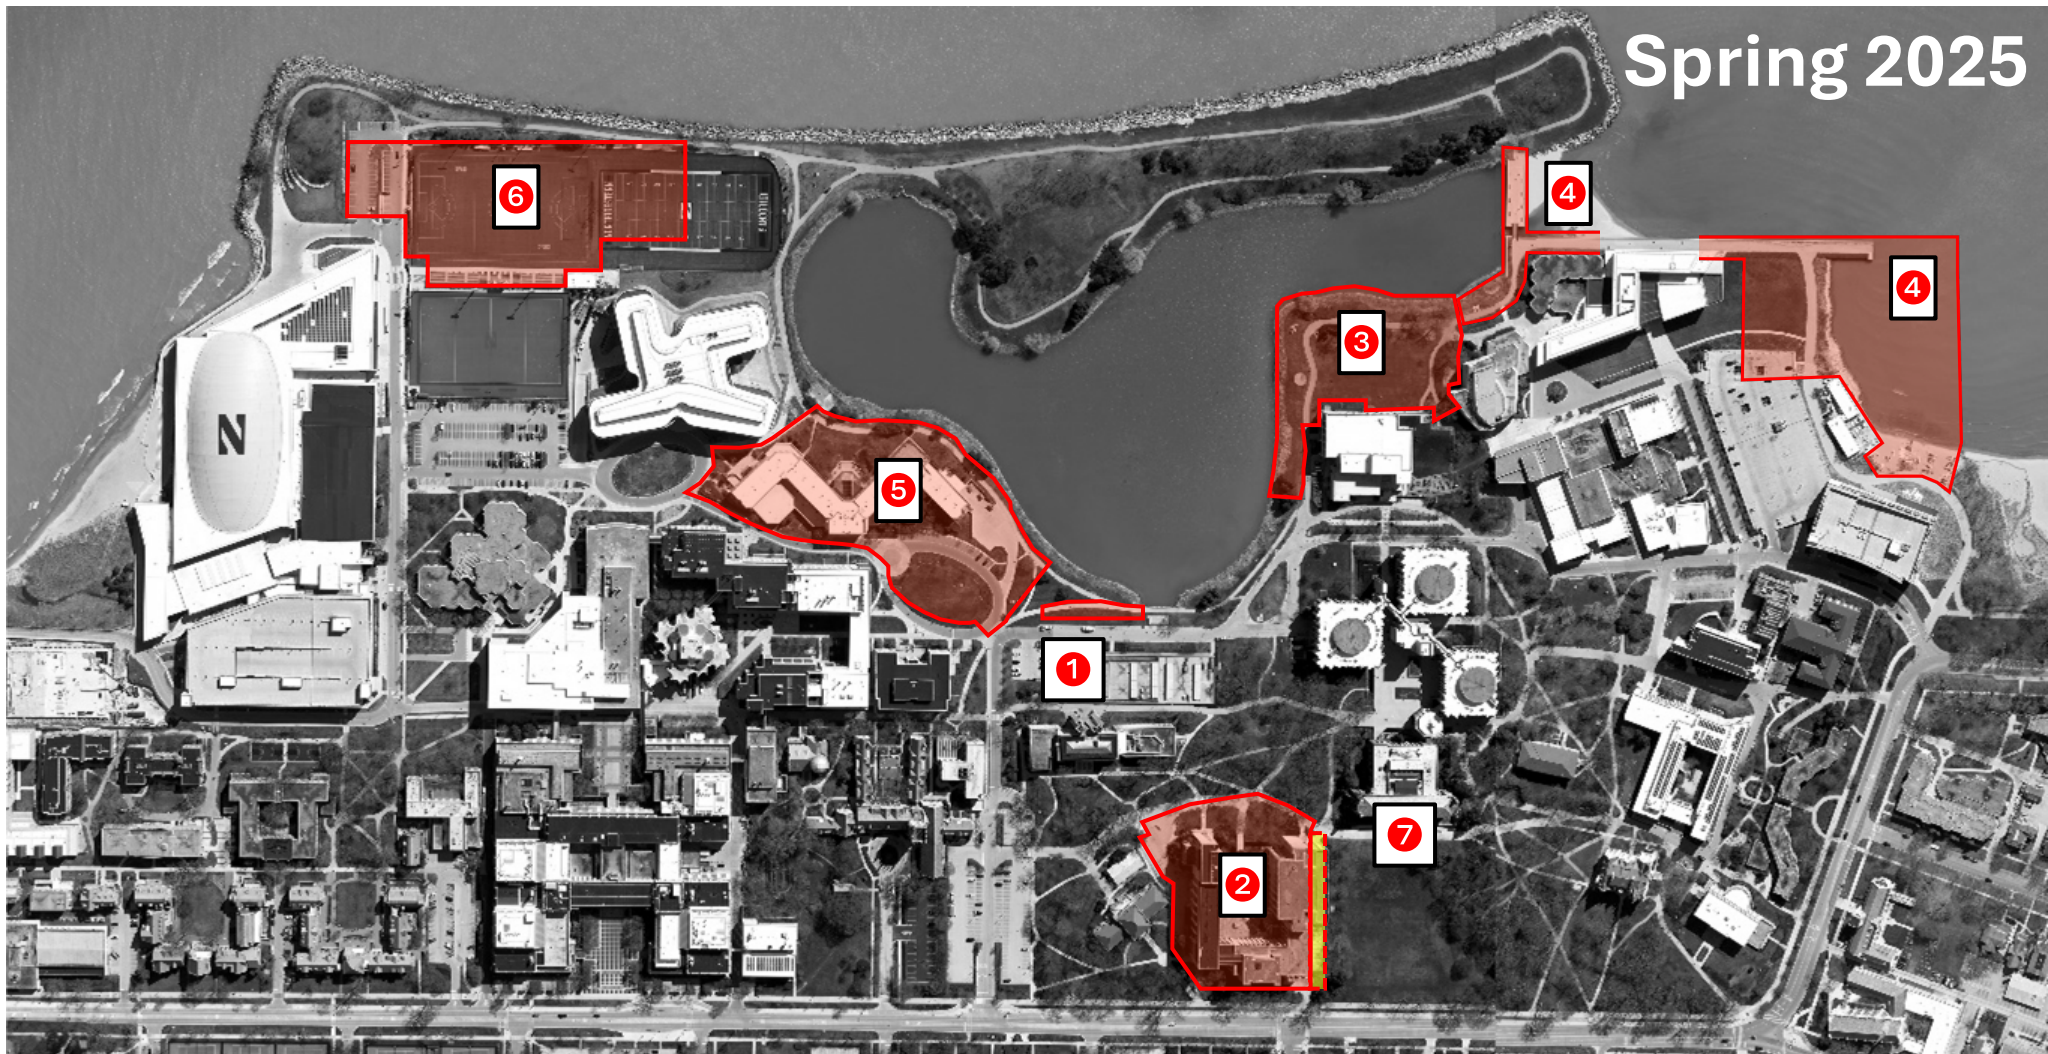

# Spring 2025

**1. Central Utility Plant Improvements**

- Present until December 2025

**2. Social Sciences Hub (Jacobs Center)**

- Present until 2027
- Deering Meadow temporary walk

**3. Norris East Lawn**

- Present until December 2025

**4. Lakefill Improvements, Zone 4**

- Present until Summer 2025

**5. Kellogg Education Center**

- Present until Fall 2027
- Pancoe Drive CLOSED*  
Lakefront Path closed sporadically

**6. Lakefront Field**

- Present until November 2025
- Additional closures due to Football games

**7. Deering Library CLOSED**

- Present until Fall 2025

Yellow shading indicates temporary work