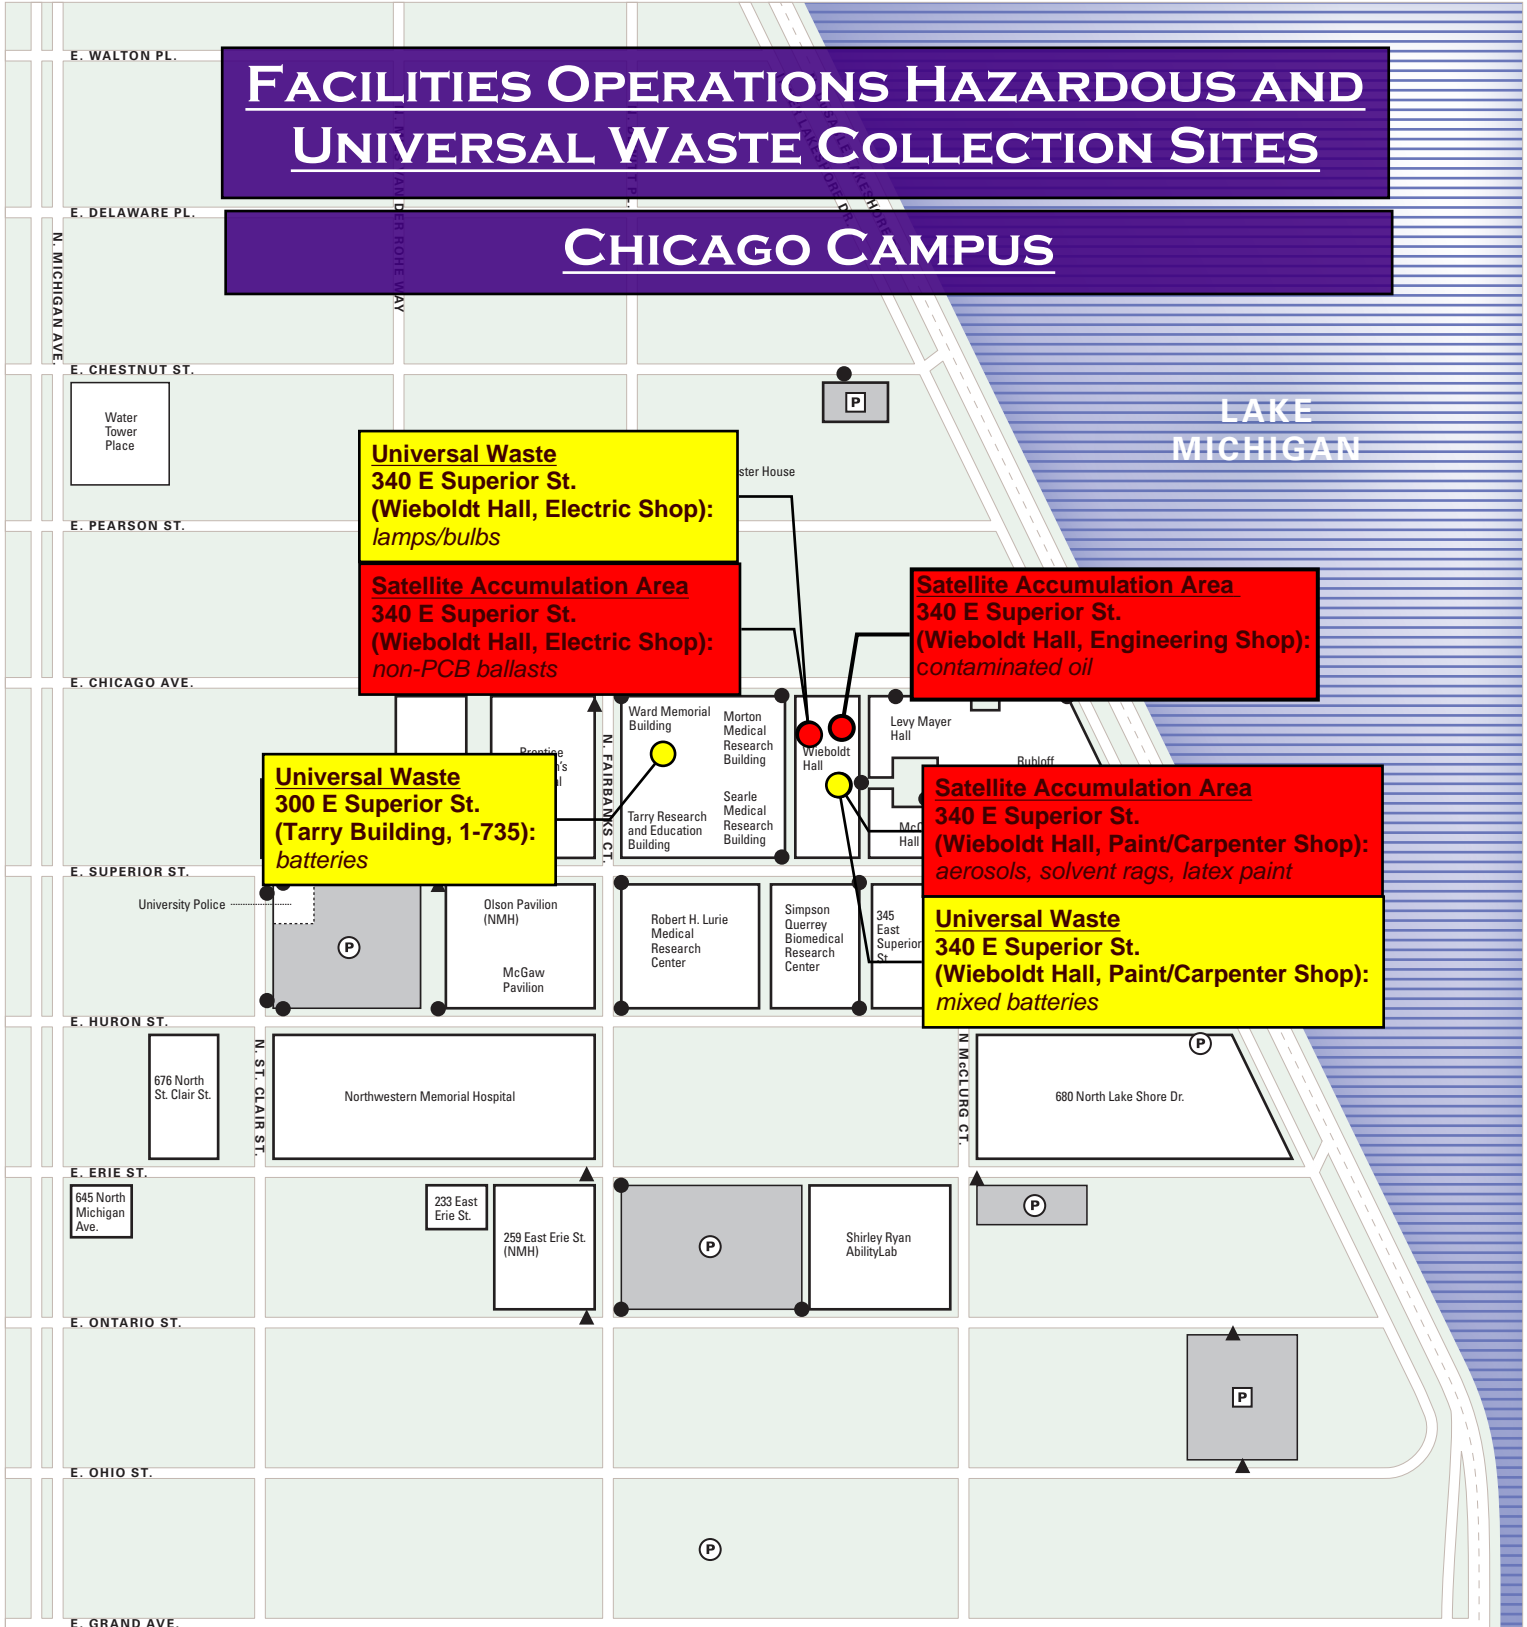

FACILITIES OPERATIONS HAZARDOUS AND UNIVERSAL WASTE COLLECTION SITES

CHICAGO CAMPUS

Northwestern University
Chicago, Illinois

- Parking**
- Ⓟ Open to the public
 - Ⓜ Faculty/Staff only

- Emergency "Blue Light" Telephones**
- Northwestern University
 - ▲ Northwestern Memorial Hospital (NMH)