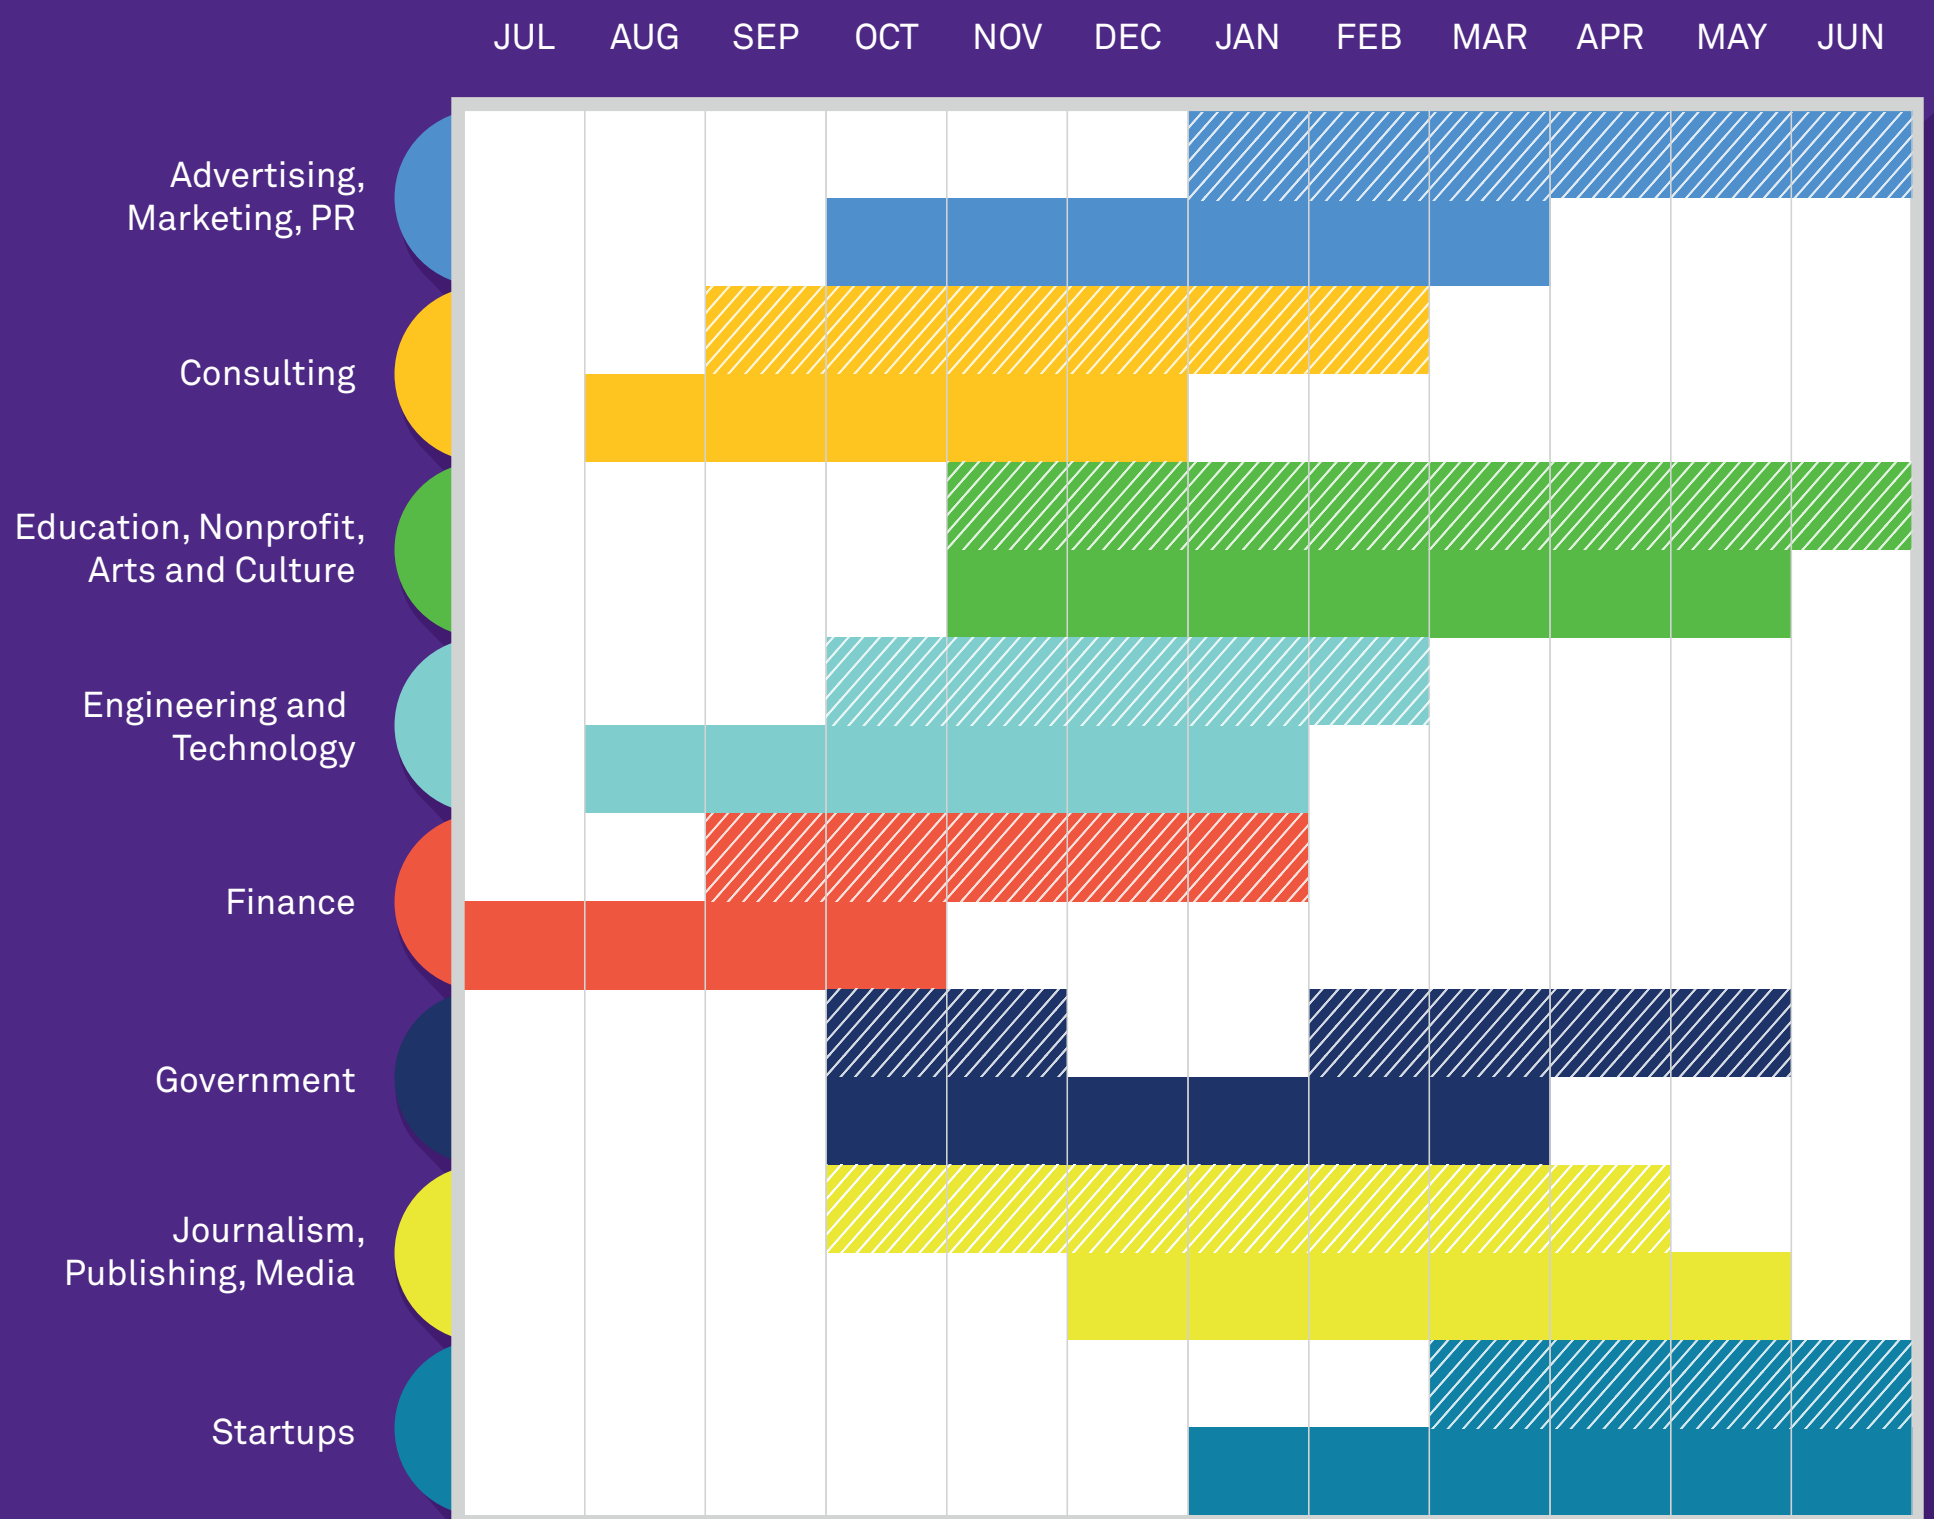

# Northwestern RECRUITING TIMELINES

Key application and hiring periods by industry for internships and full-time positions

Note: Timelines may differ for graduate student hiring.

**Be Prepared.**  
**Connect with your NCA adviser.**