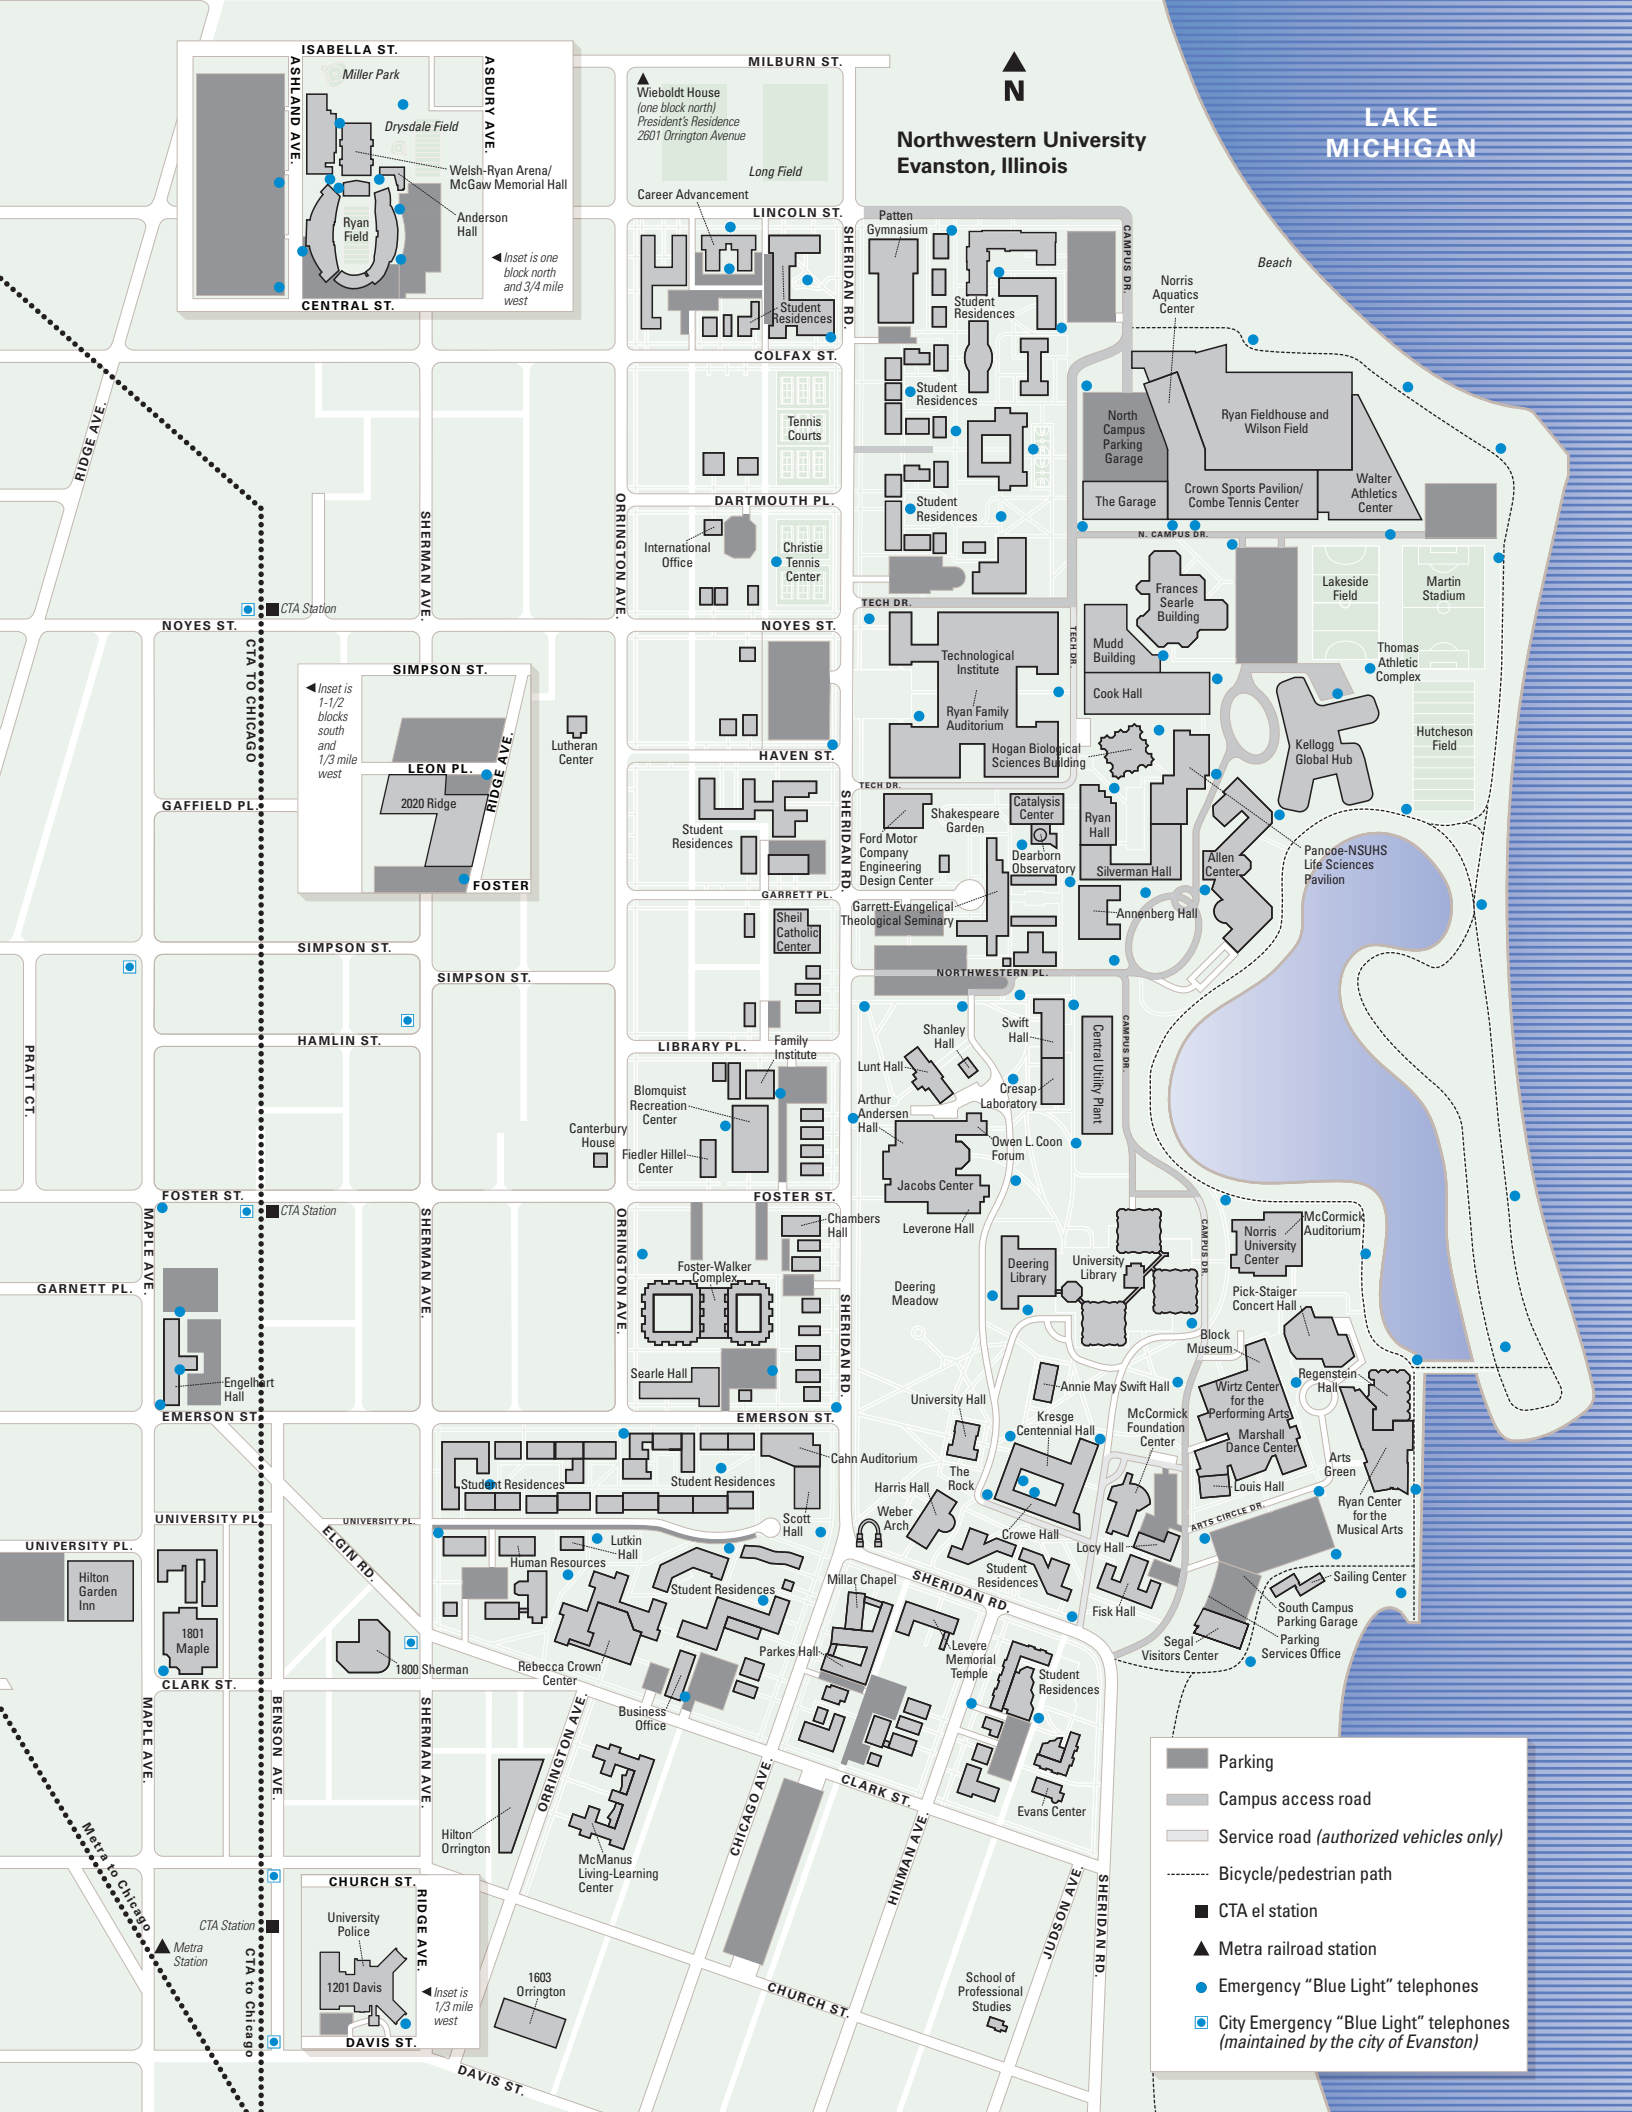

# Northwestern University Evanston, Illinois

LAKE MICHIGAN

**ISABELLA ST.**  
Miller Park  
Drysdale Field  
Welsh-Ryan Arena/McGaw Memorial Hall  
Anderson Hall  
Ryan Field  
**CENTRAL ST.**

Inset is one block north and 3/4 mile west

**SIMPSON ST.**  
Lutheran Center  
2020 Ridge  
LEON PL.  
FOSTER  
RIDGE AVE.

Inset is 1-1/2 blocks south and 1/3 mile west

**CHURCH ST.**  
University Police  
1201 Davis  
DAVIS ST.

Inset is 1/3 mile west

- Parking
- Campus access road
- Service road (authorized vehicles only)
- Bicycle/pedestrian path
- CTA el station
- Metra railroad station
- Emergency "Blue Light" telephones
- City Emergency "Blue Light" telephones (maintained by the city of Evanston)