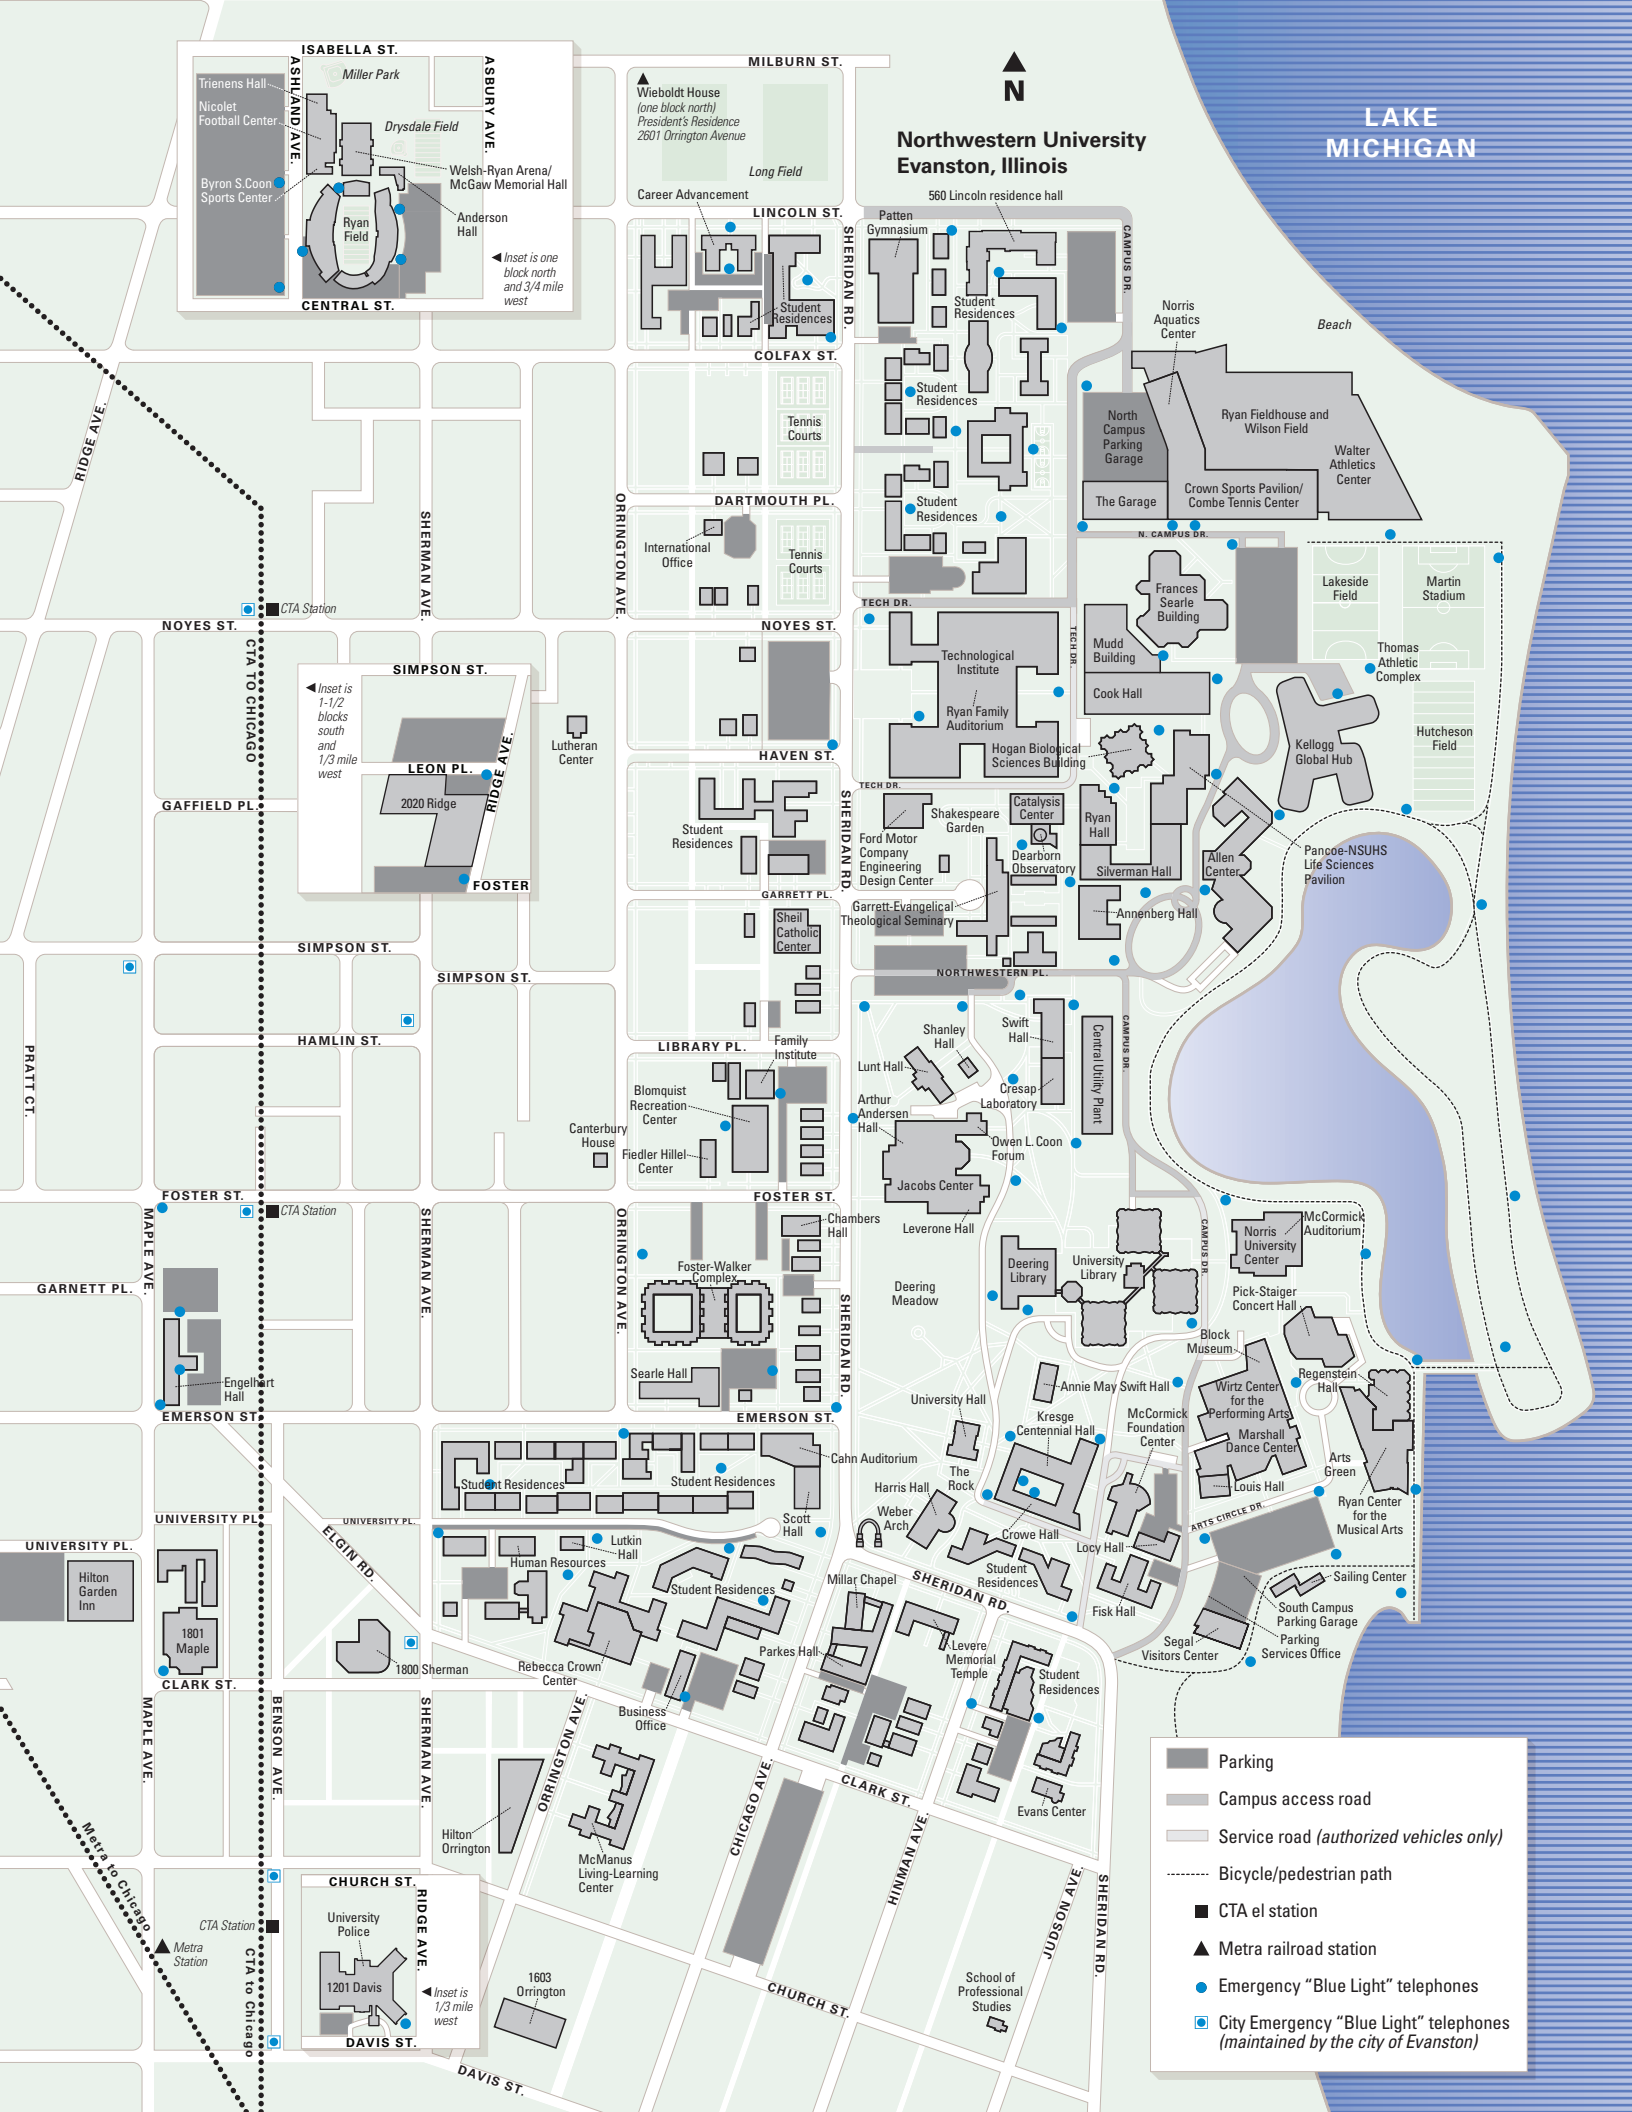

LAKE MICHIGAN

Northwestern University Evanston, Illinois

ISABELLA ST.
Miller Park
Ashland Ave.
Drysdale Field
Wish-Ryan Arena/McGaw Memorial Hall
Anderson Hall
Ryan Field
Central St.

Inset is one block north and 3/4 mile west

SIMPSON ST.
Leon Pl.
2020 Ridge
Foster
Ridge Ave.

Inset is 1-1/2 blocks south and 1/3 mile west

CHURCH ST.
University Police
1201 Davis
Davis St.

Inset is 1/3 mile west

- Parking
- Campus access road
- Service road (authorized vehicles only)
- Bicycle/pedestrian path
- CTA el station
- Metra railroad station
- Emergency "Blue Light" telephones
- City Emergency "Blue Light" telephones (maintained by the city of Evanston)