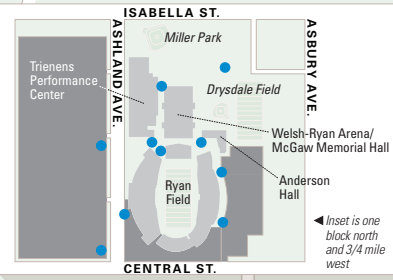

LAKE MICHIGAN

Northwestern University Evanston, Illinois

- Parking
- Campus access road
- Service road (authorized vehicles only)
- Bicycle/pedestrian path
- CTA el station
- Metra railroad station
- Emergency "Blue Light" telephones
- City Emergency "Blue Light" telephones (maintained by the city of Evanston)