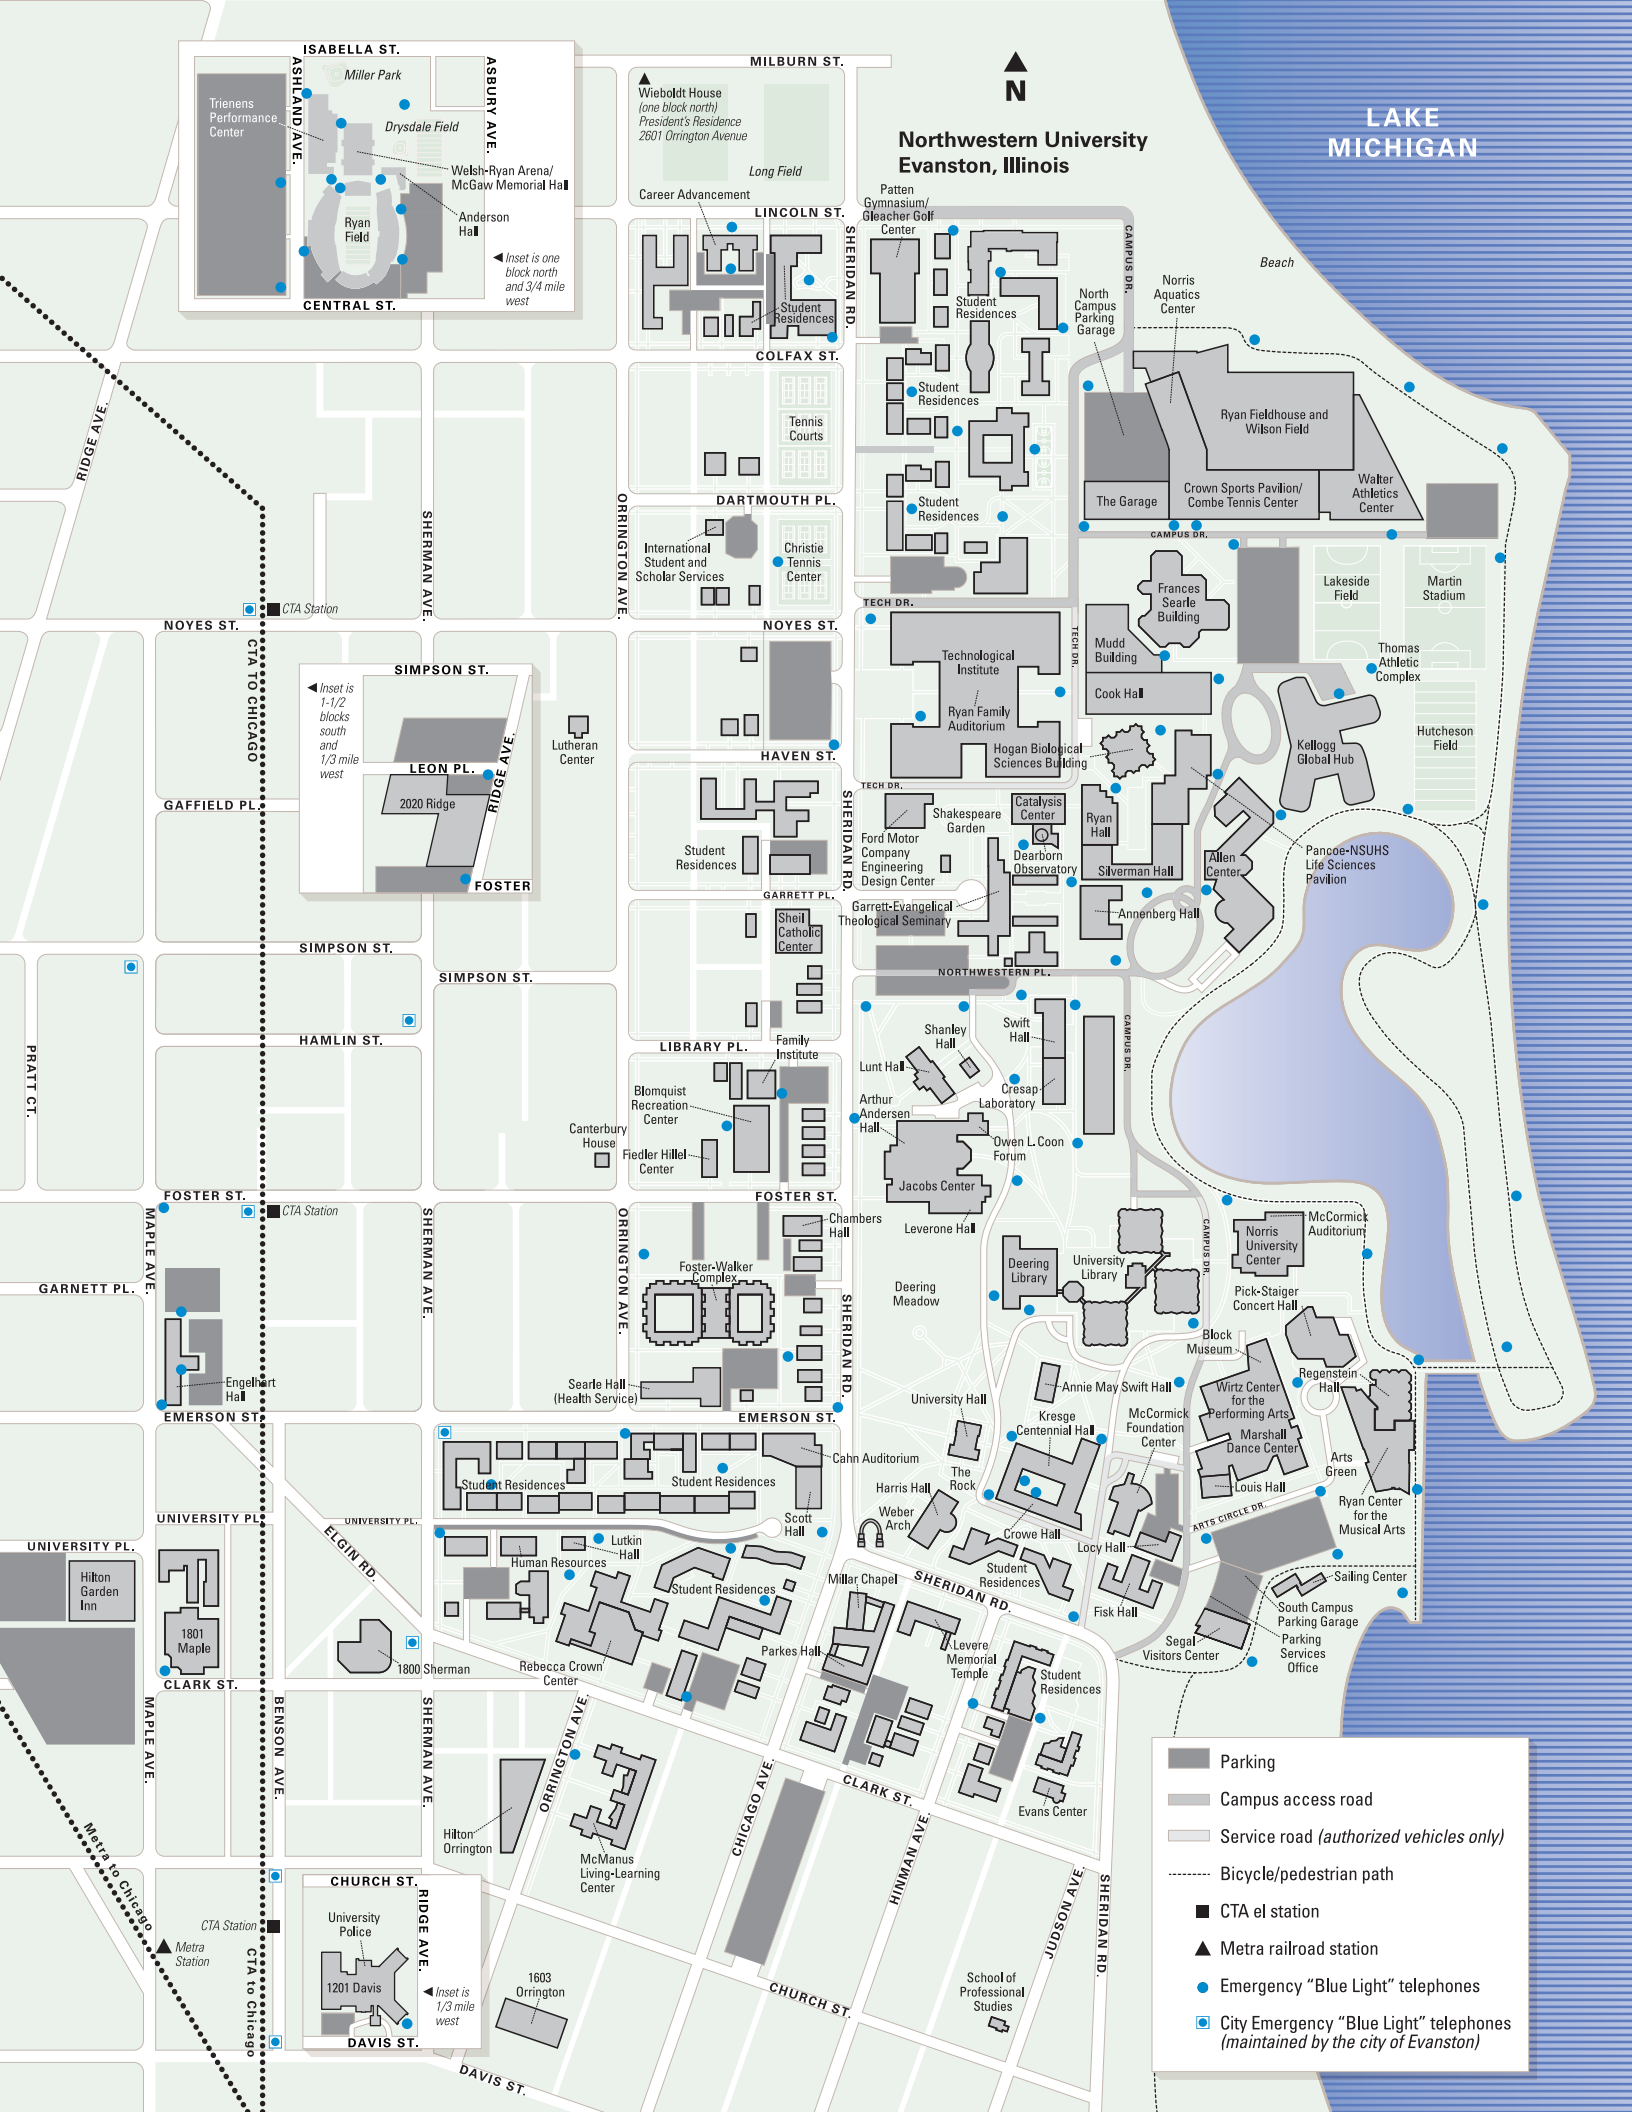

# LAKE MICHIGAN

## Northwestern University Evanston, Illinois

- Parking
- Campus access road
- Service road (authorized vehicles only)
- Bicycle/pedestrian path
- CTA el station
- Metra railroad station
- Emergency "Blue Light" telephones
- City Emergency "Blue Light" telephones (maintained by the city of Evanston)