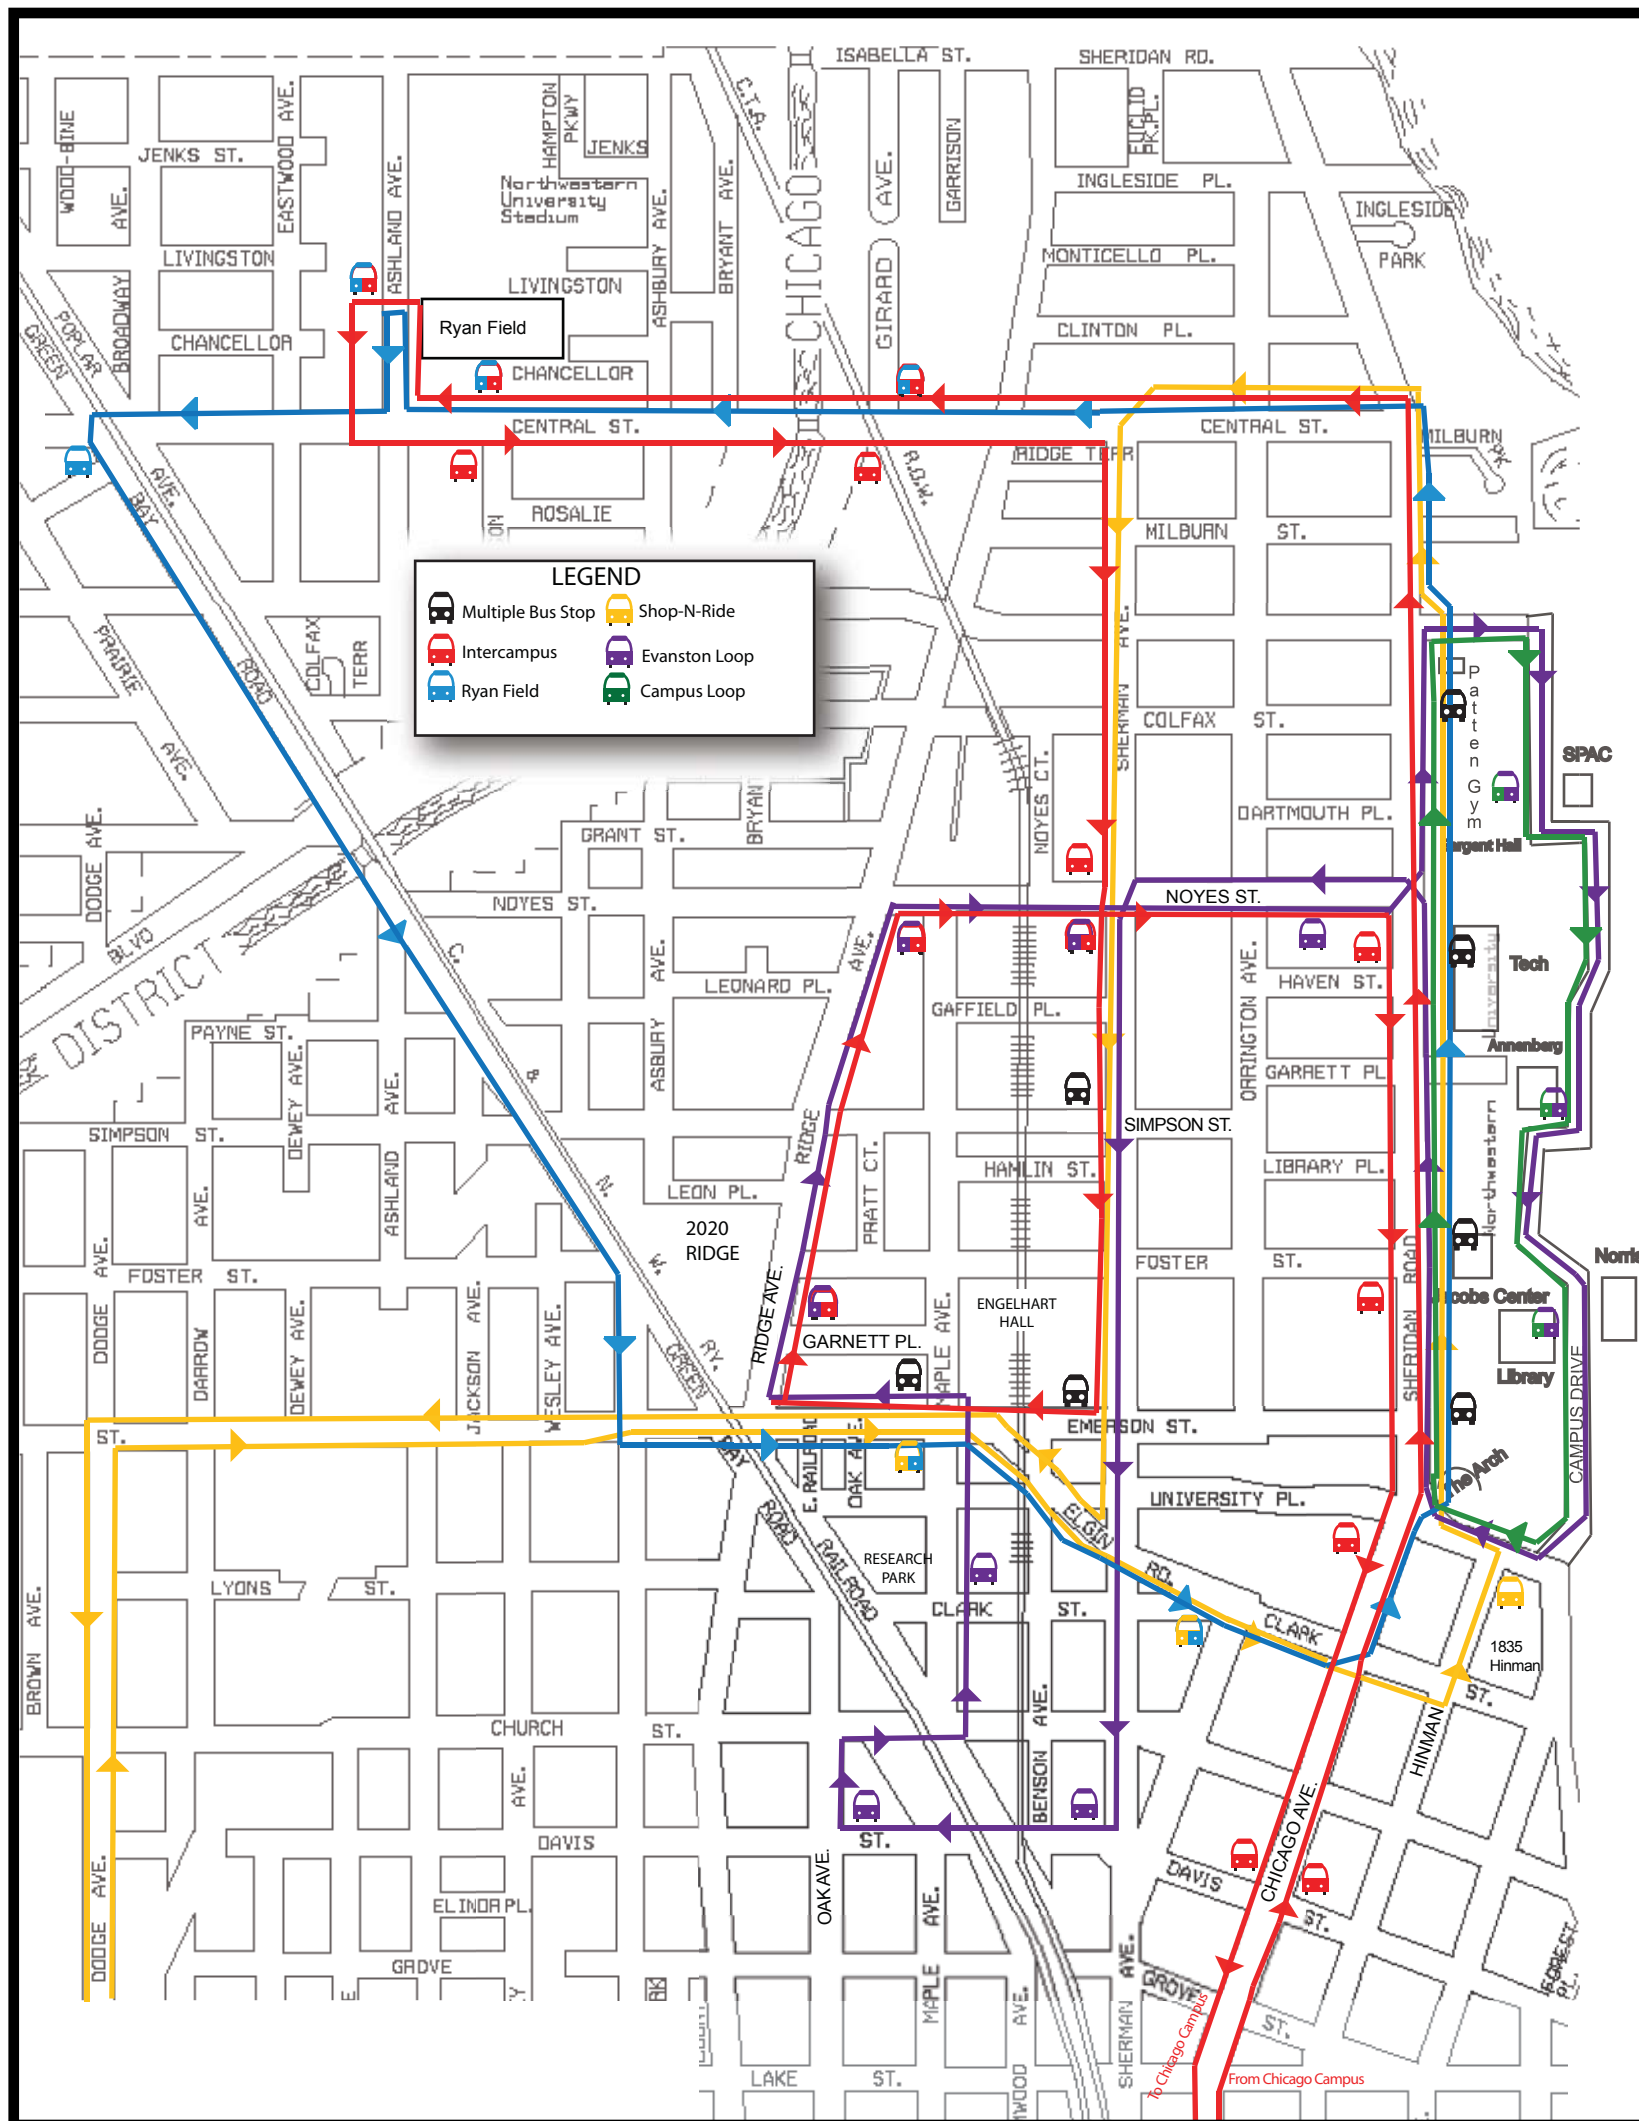

NU SHUTTLE Sheridan/Noyes

Intercampus - Mon - Fri Effective 8/31/09

6:59 AM	2:44 PM
7:14 AM	3:09 PM
7:24 AM	3:24 PM
7:49 AM	3:49 PM
8:24 AM	4:14 PM
9:19 AM	4:39 PM
9:39 AM	5:09 PM
10:09 AM	5:19 PM
10:34 AM	5:29 PM
11:14 AM	5:44 PM
11:54 AM	6:09 PM
12:19 PM	6:29 PM
12:59 PM	7:26 PM
1:39 PM	8:30 PM
2:04 PM	9:44 PM

* Chicago Express

Select Saturdays - See Online Schedule

**Runs on Select Saturdays
to Downtown Chicago**

See Online Schedule for Details

*These shuttles run during the academic year only.

For shuttle service updates call (847) 467-5284.

For shuttle information please visit our website at www.shuttle.northwestern.edu
or call University Services at (312) 503-8129, M-F during regular business hours

For Intercampus Lost and Found / After hours dispatch, call (708) 474-7474

For all other shuttles Lost and Found (773) 890-2063 / After hours dispatch (773) 890-2054