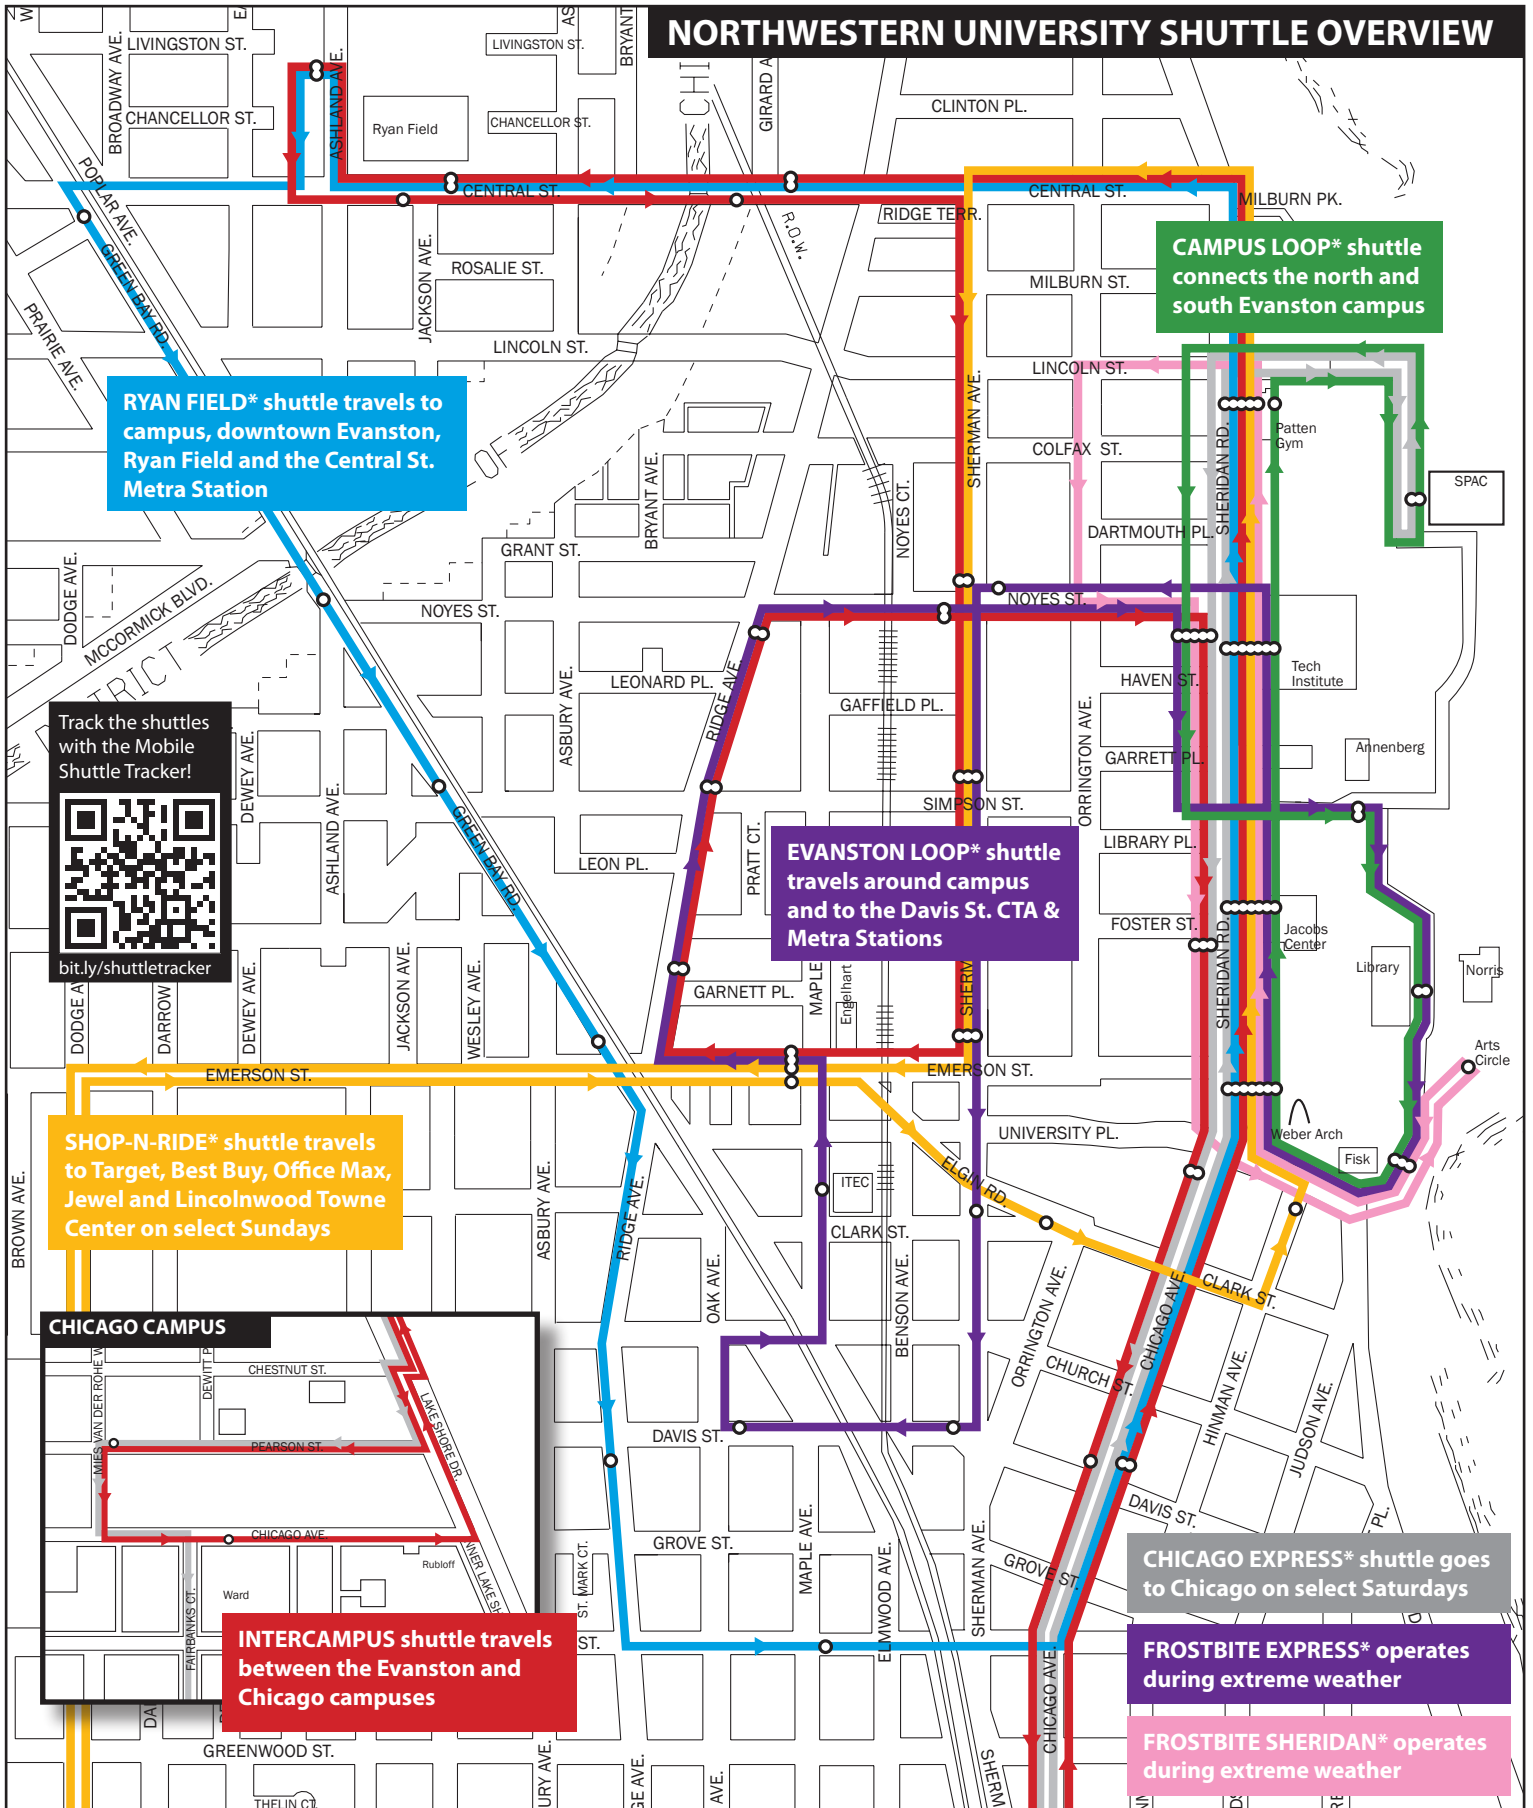

Do You Know the NU Shuttles?

- Evanston Loop* and Frostbite Express*
- Campus Loop*
- Ryan Field*
- Intercampus
- Shop-N-Ride*
- Chicago Express*
- Frostbite Sheridan*

*Runs during the academic year only.

Shuttle schedules and routes are subject to change. For current information & timetables, visit www.shuttle.northwestern.edu.

revised 11/11