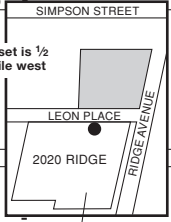

# Northwestern University Evanston, Illinois

▲ **WIEBOLDT HOUSE**  
(off map)  
President's Residence  
639 Central Street

- Parking
- Campus access road
- Service road (authorized vehicles only)
- Bicycle/pedestrian path
- CTA el station
- Metra railroad station
- Emergency "blue light" telephone
- City emergency "blue light" telephone (maintained by the city of Evanston)