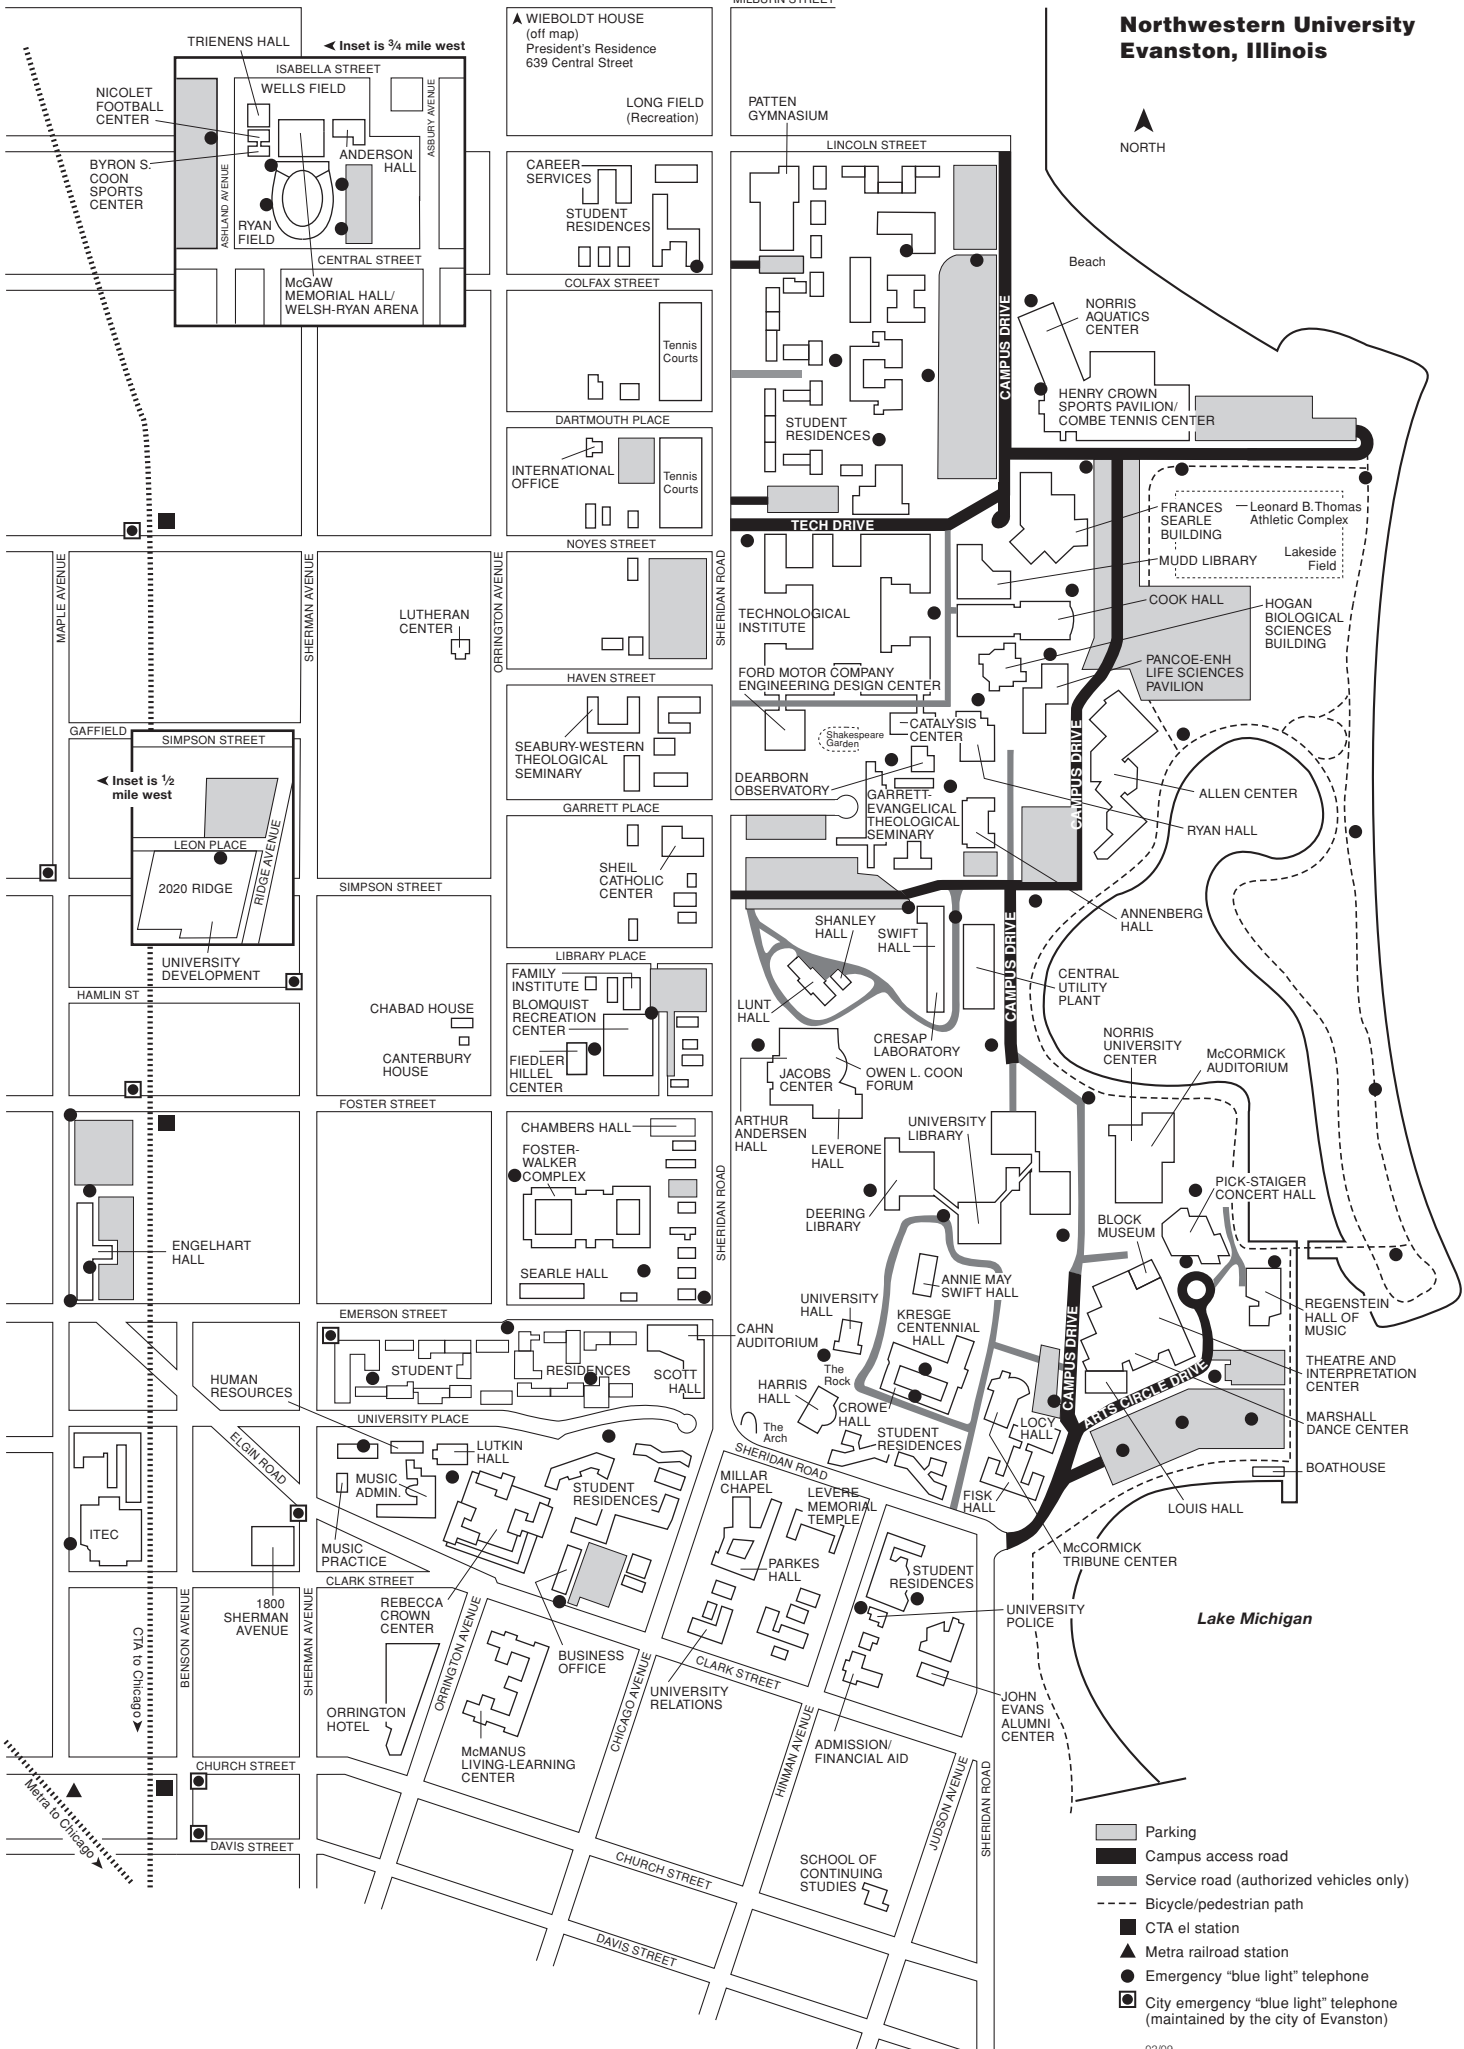

# Northwestern University Evanston, Illinois

▲ **WIEBOLDT HOUSE**  
(off map)  
President's Residence  
639 Central Street

- Parking
- Campus access road
- Service road (authorized vehicles only)
- Bicycle/pedestrian path
- CTA el station
- Metra railroad station
- Emergency "blue light" telephone
- City emergency "blue light" telephone (maintained by the city of Evanston)