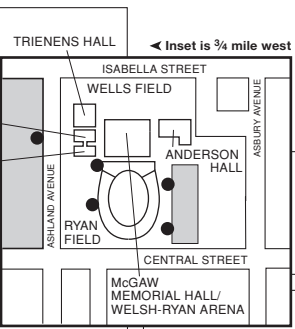

# Northwestern University Evanston, Illinois

▲ **WIEBOLDT HOUSE**  
(off map)  
President's Residence  
639 Central Street

- Parking
- Campus access road
- Service road (authorized vehicles only)
- Bicycle/pedestrian path
- CTA el station
- Metra railroad station
- Emergency "blue light" telephone
- City emergency "blue light" telephone (maintained by the city of Evanston)