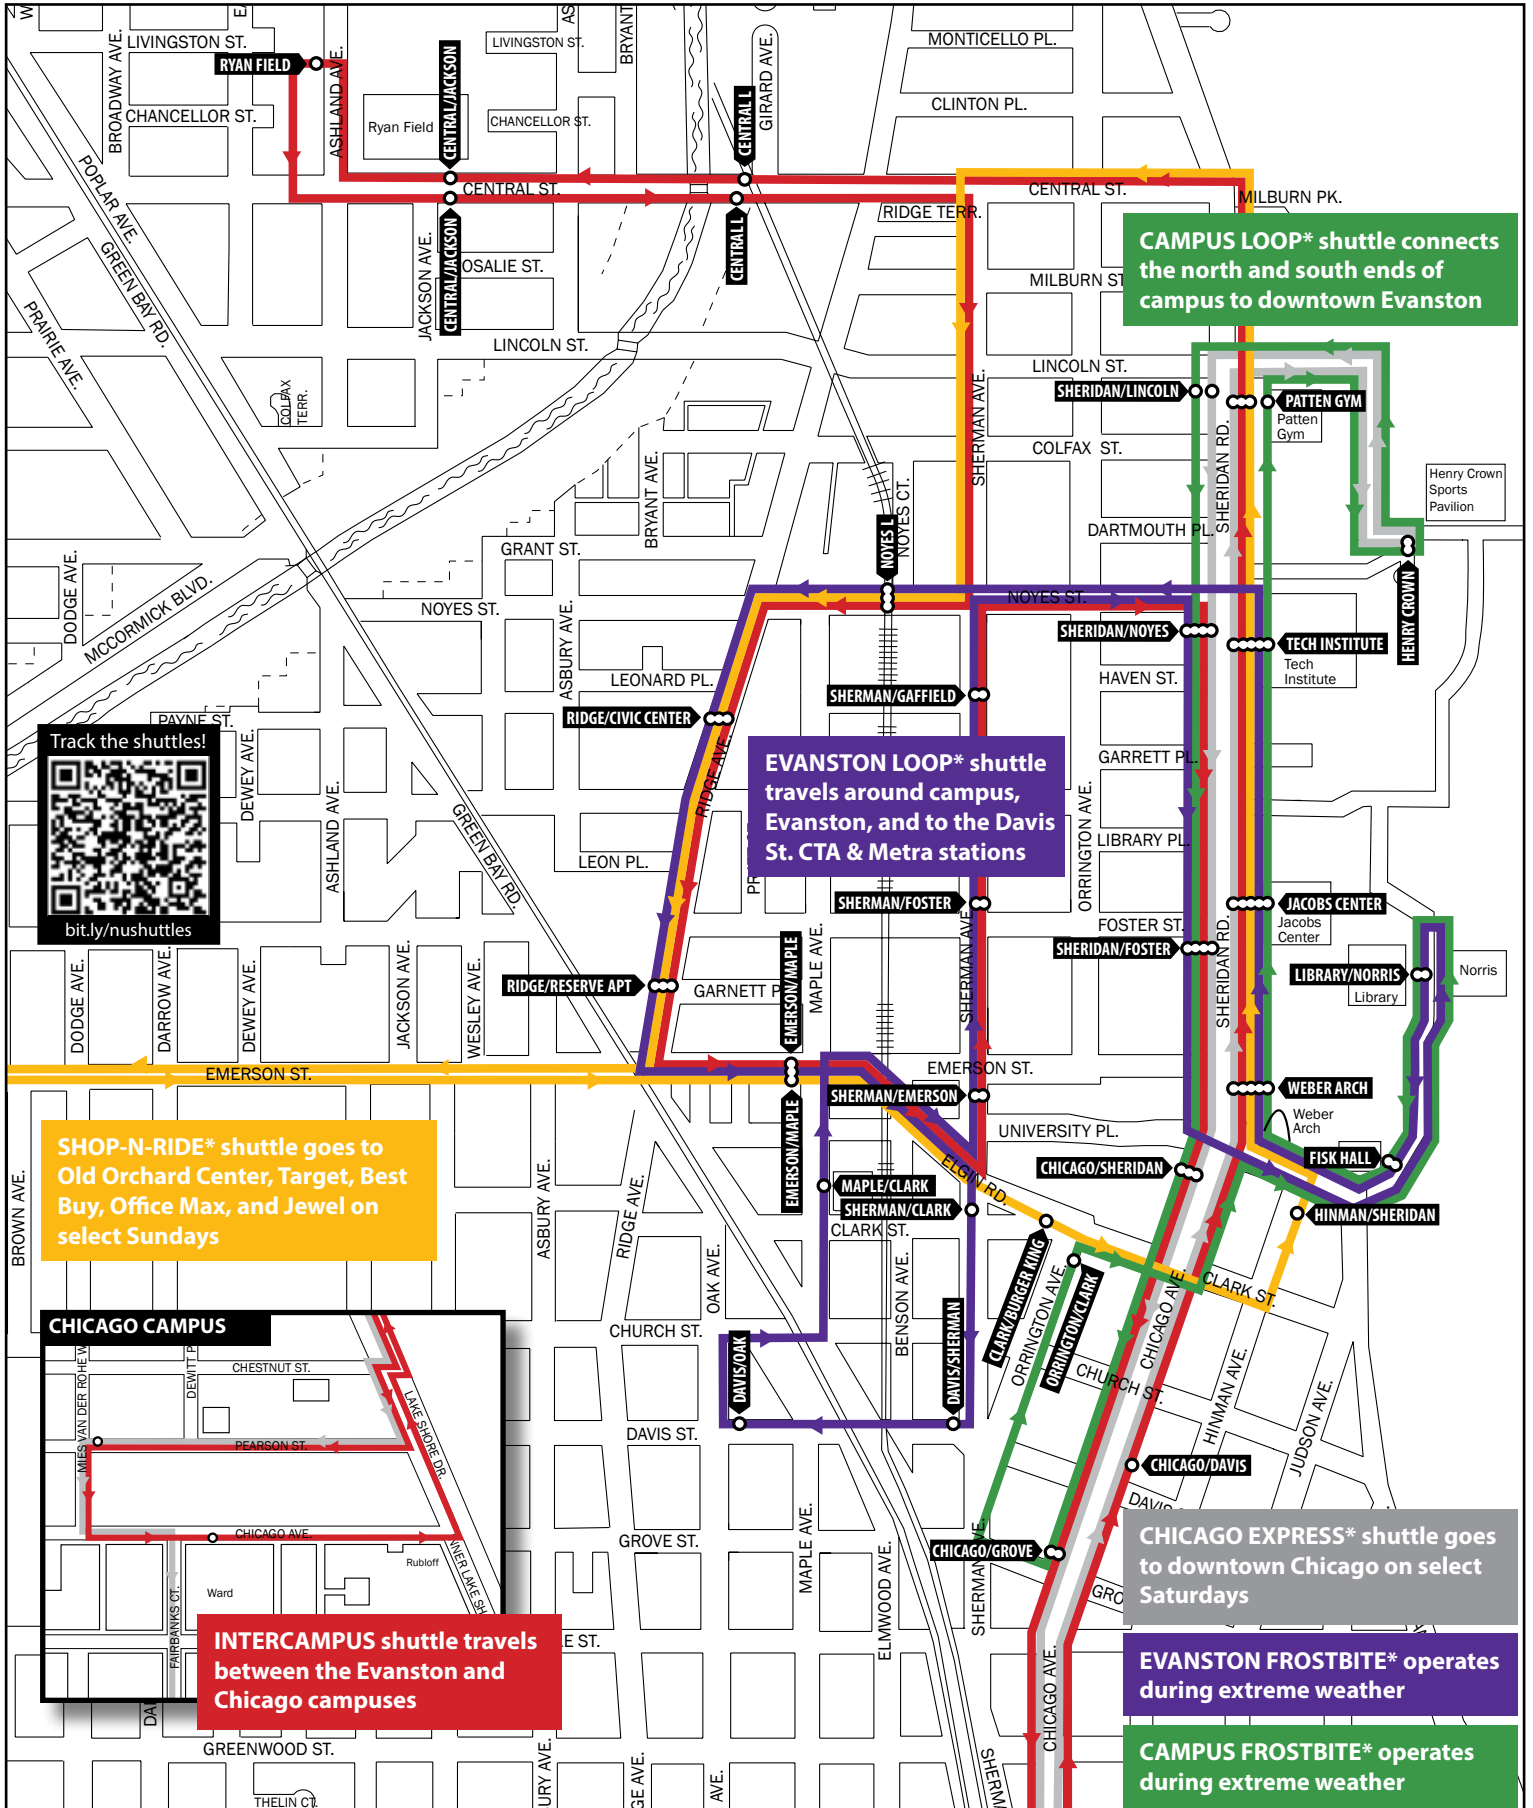

Northwestern University Shuttle Overview

2016-2017

- Evanston Loop* & Evanston Frostbite*
 - Campus Loop* & Campus Frostbite*
 - Intercampus
 - Shop-N-Ride*
 - Chicago Express*
- *Operates during the academic year only

Shuttle schedules and routes are subject to change. For current information and timetables, visit shuttle.northwestern.edu.

Revised 09/2016