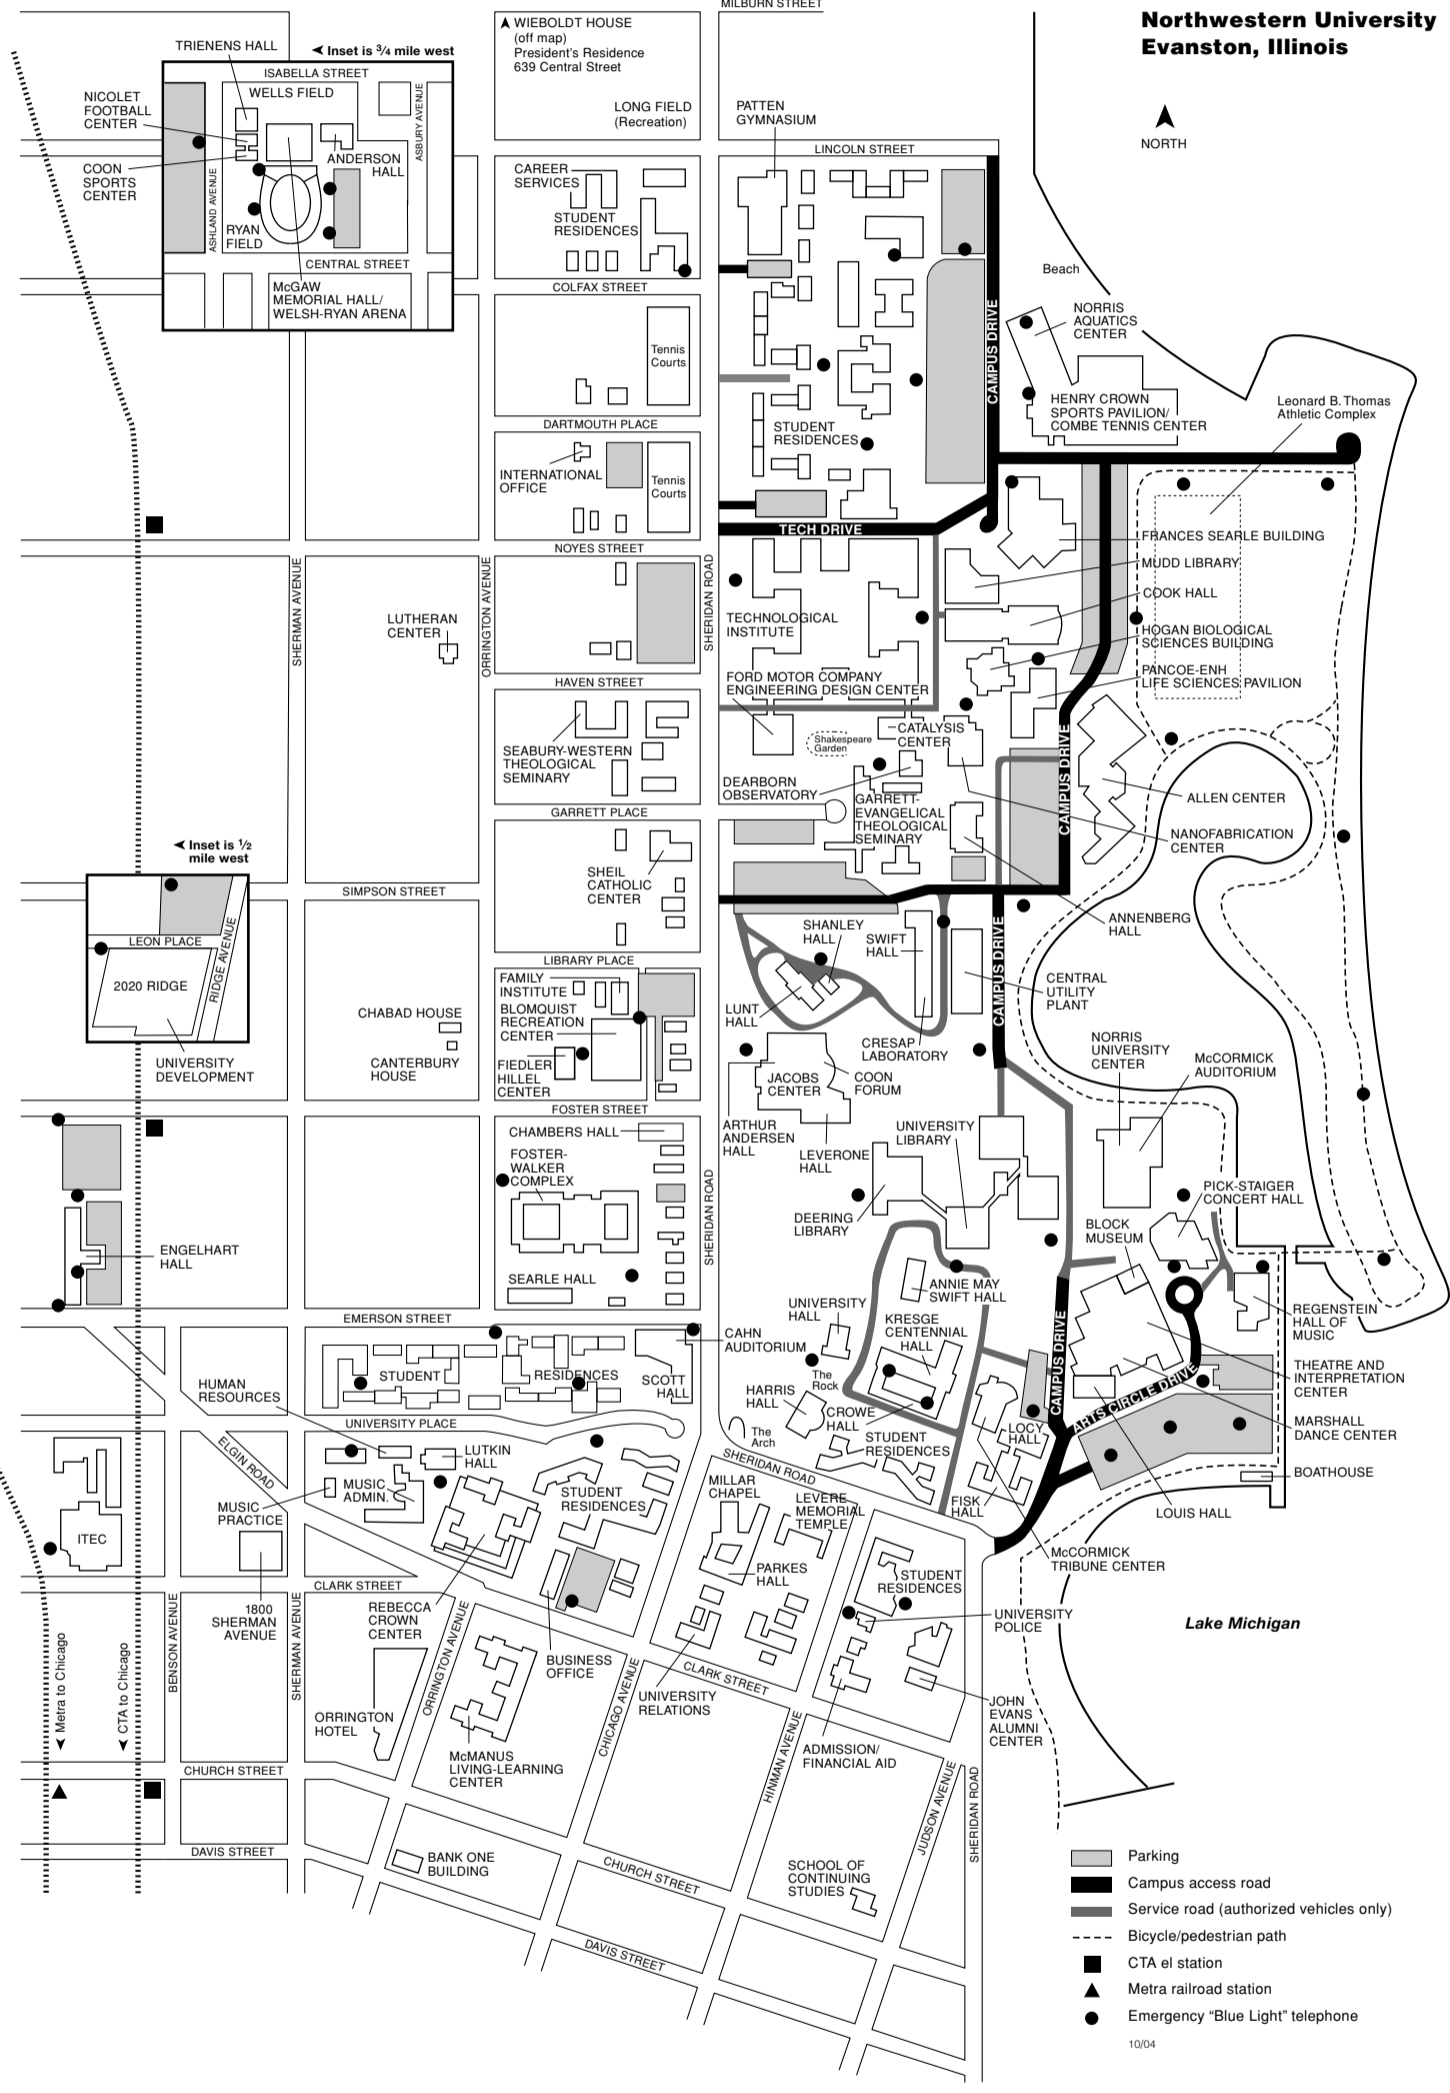

Northwestern University Evanston, Illinois

- Parking
- Campus access road
- Service road (authorized vehicles only)
- Bicycle/pedestrian path
- CTA el station
- Metra railroad station
- Emergency "Blue Light" telephone