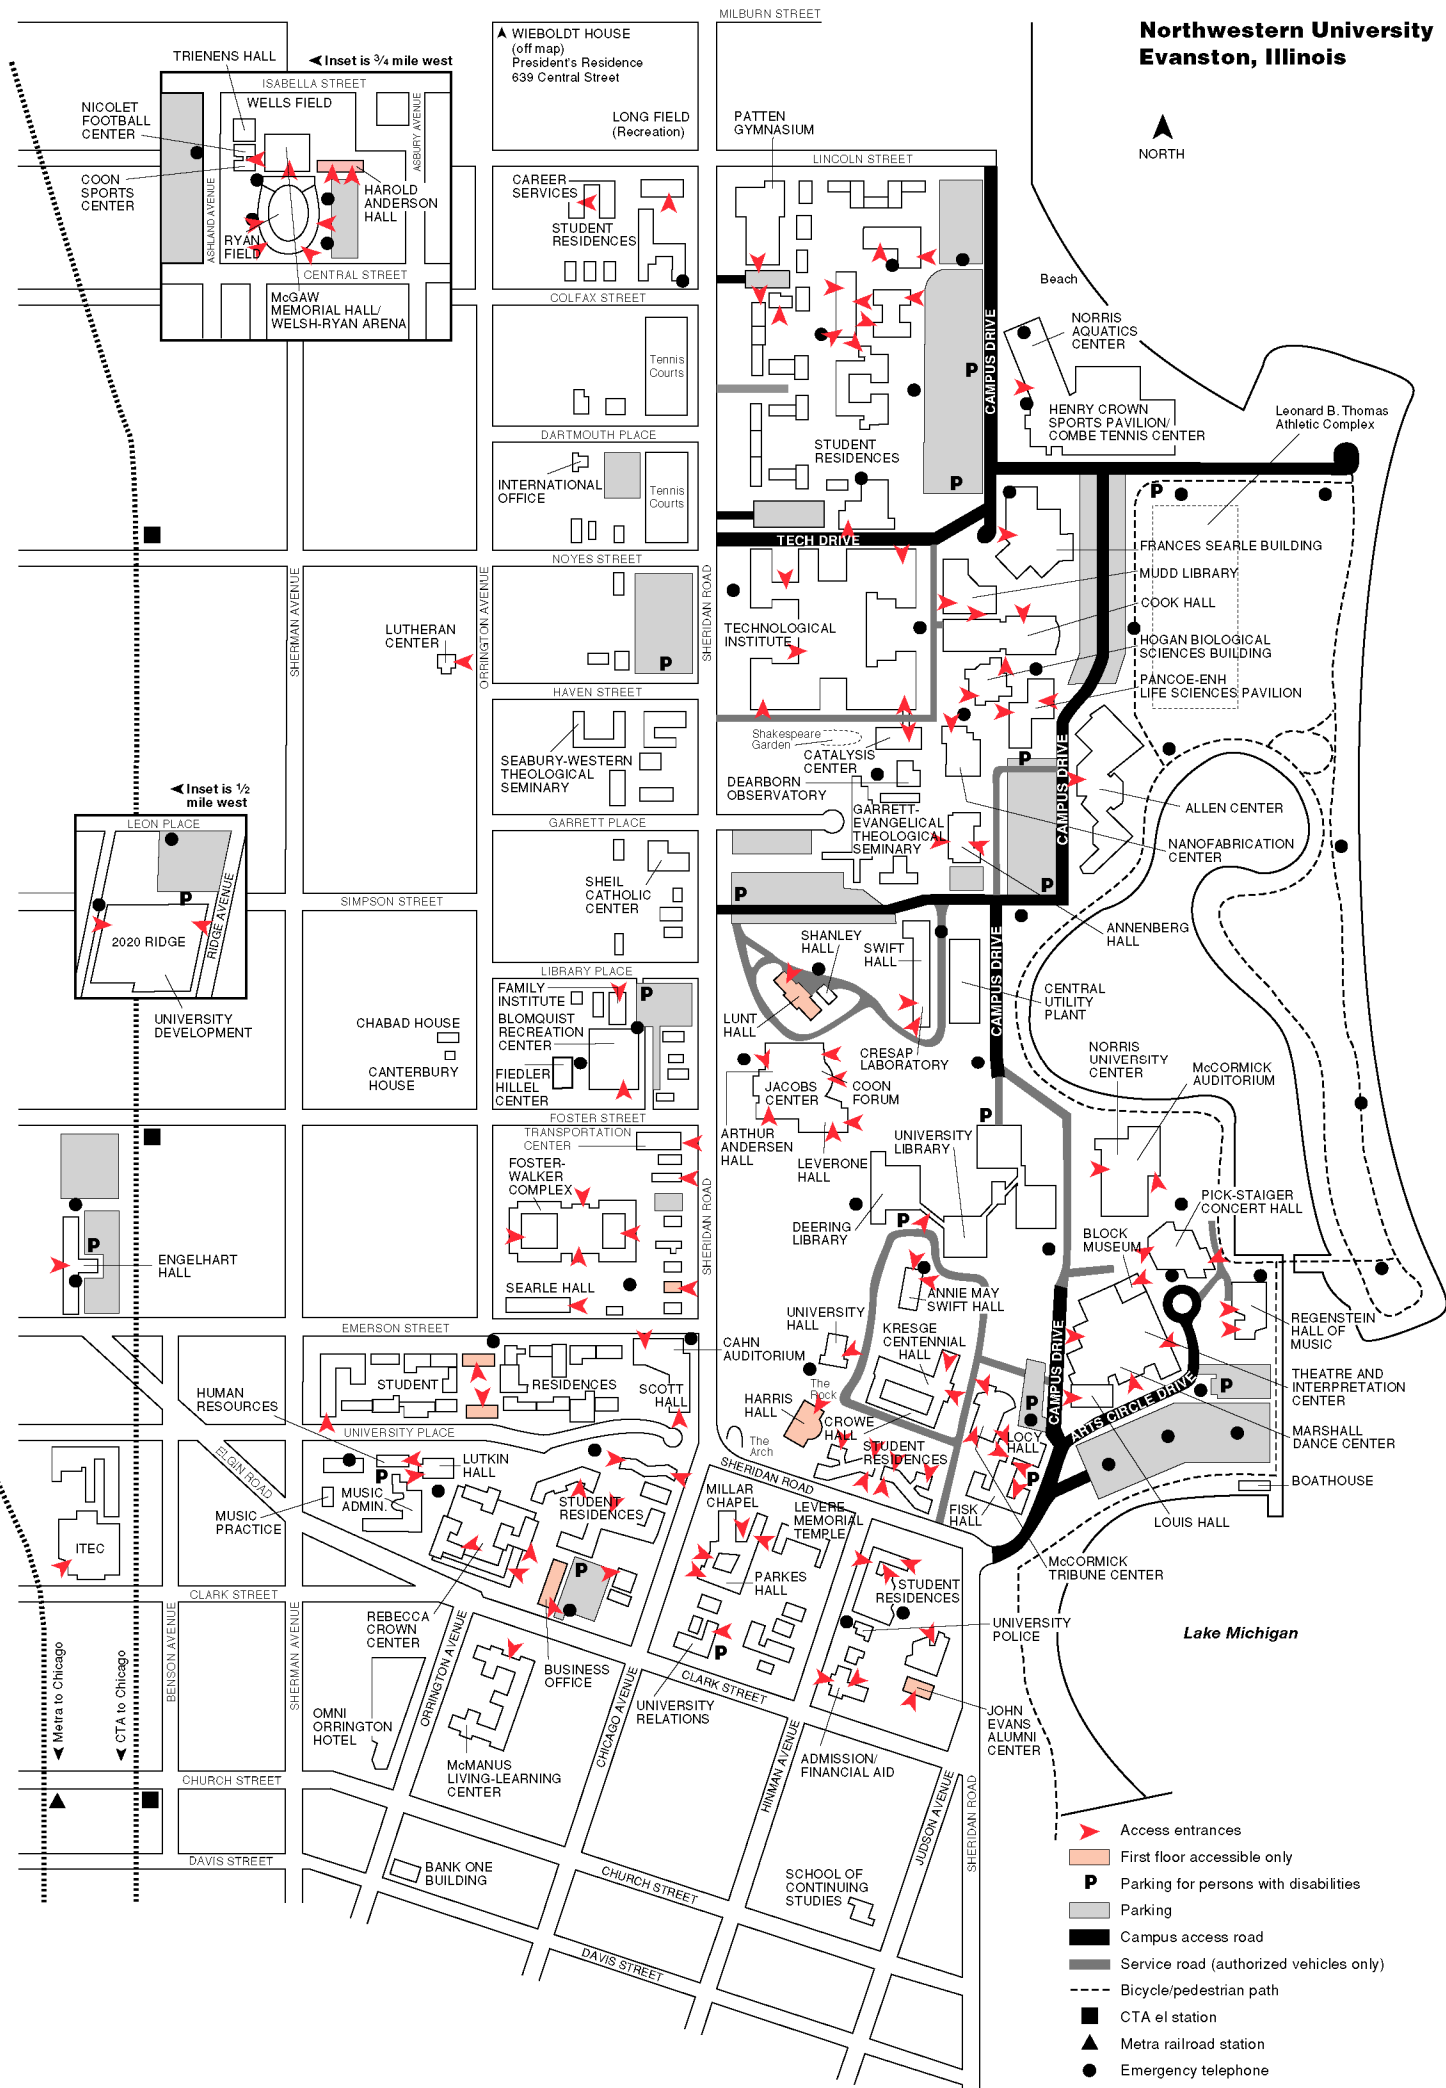

Northwestern University Evanston, Illinois

- Access entrances
- First floor accessible only
- Parking for persons with disabilities
- Parking
- Campus access road
- Service road (authorized vehicles only)
- Bicycle/pedestrian path
- CTA el station
- Metra railroad station
- Emergency telephone