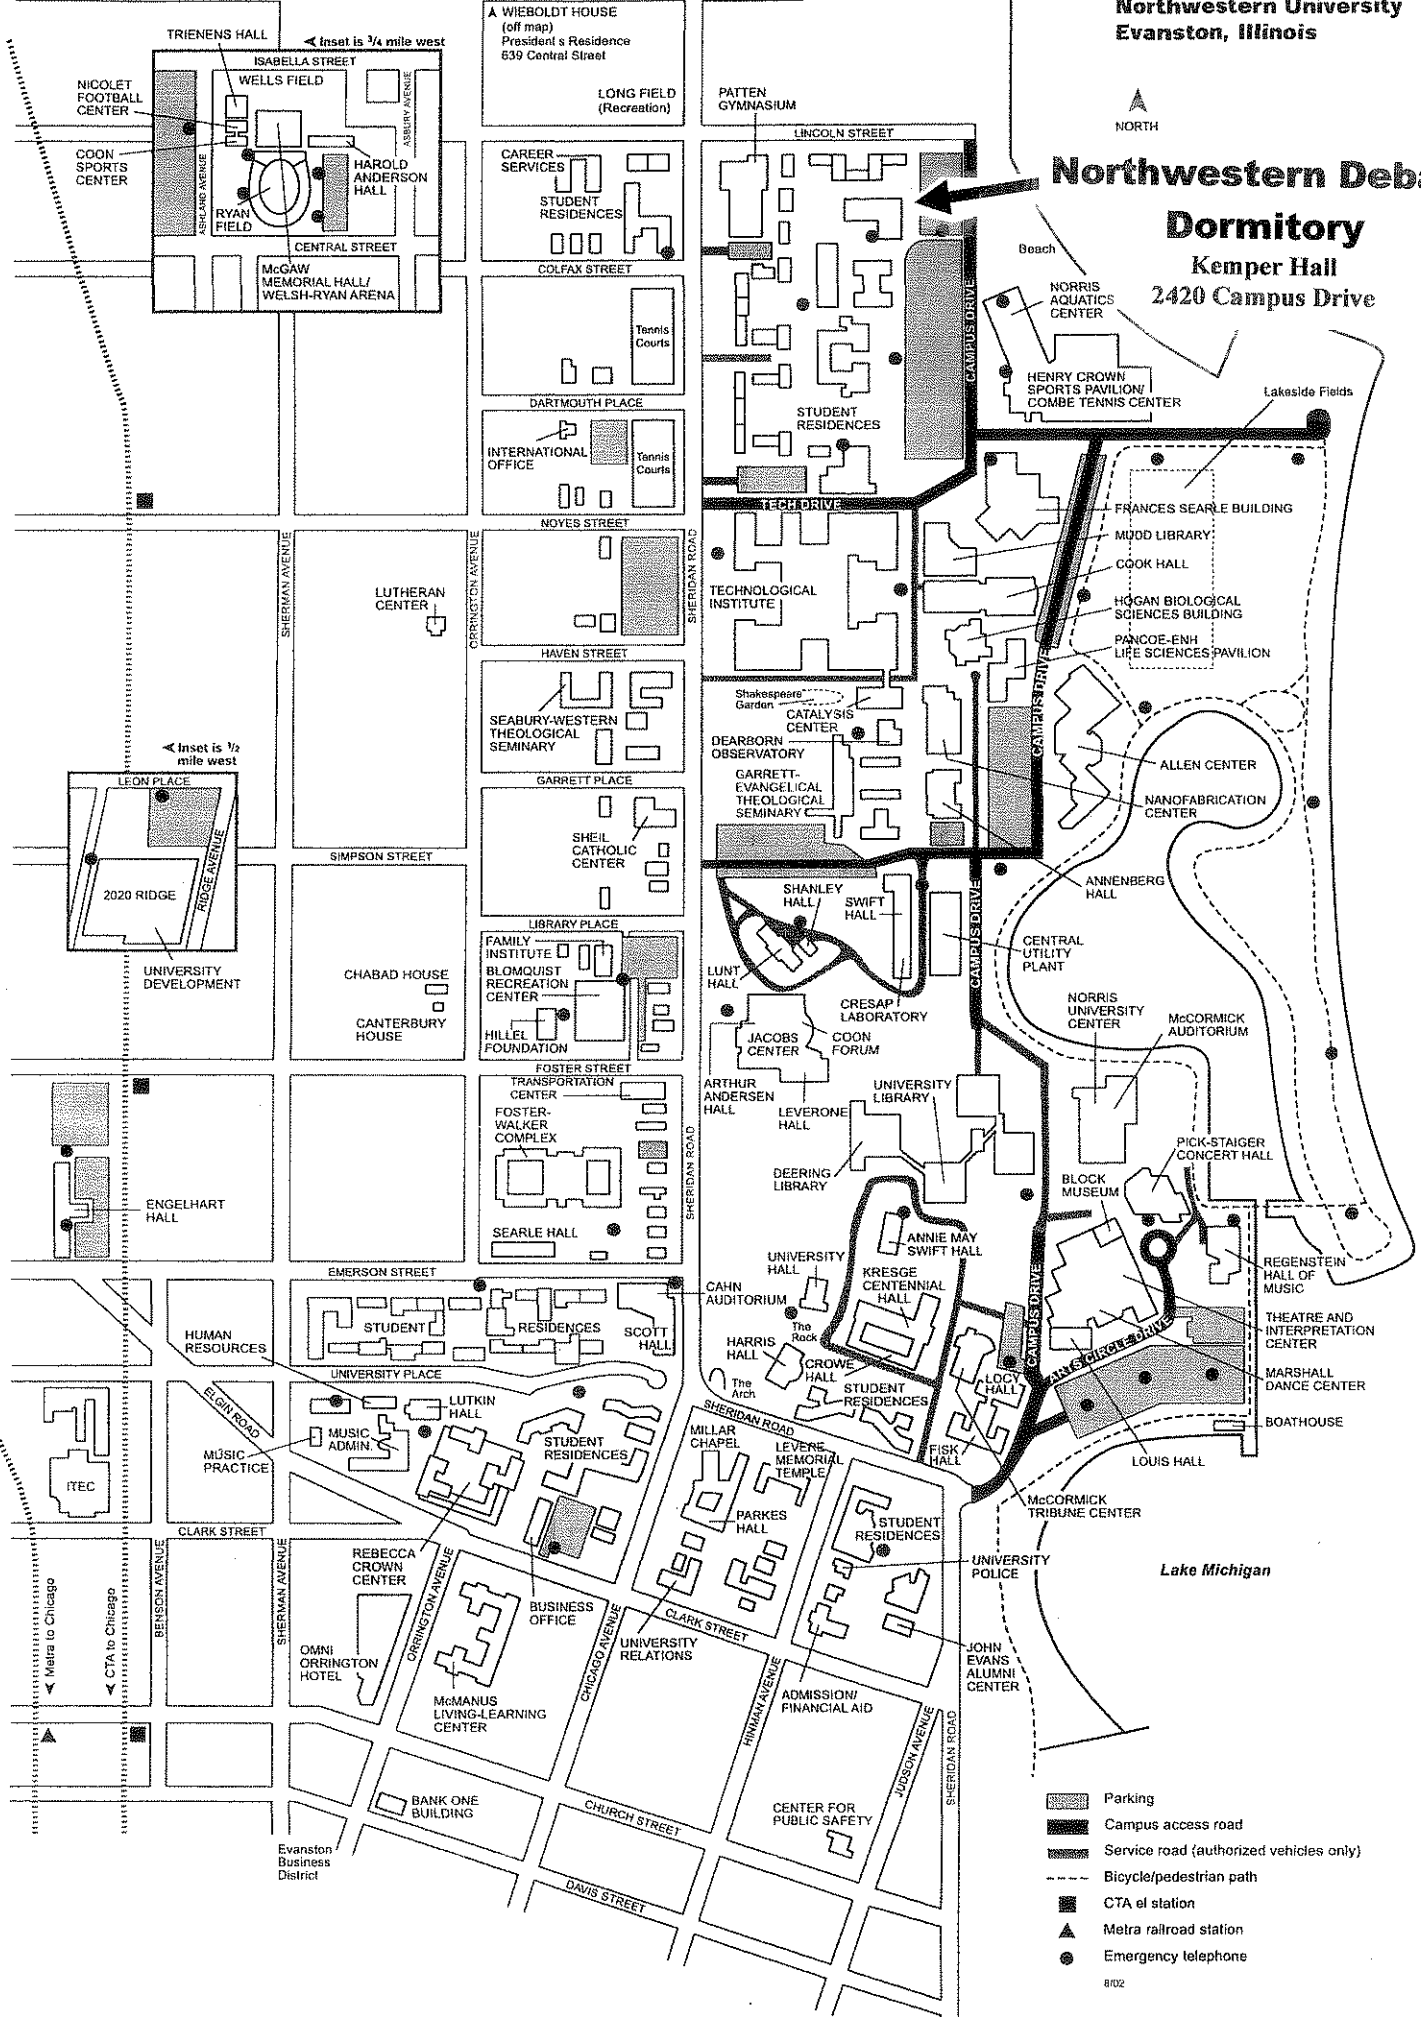

Northwestern Debate Dormitory Kemper Hall 2420 Campus Drive

- Parking
- Campus access road
- Service road (authorized vehicles only)
- Bicycle/pedestrian path
- CTA station
- Metra railroad station
- Emergency telephone