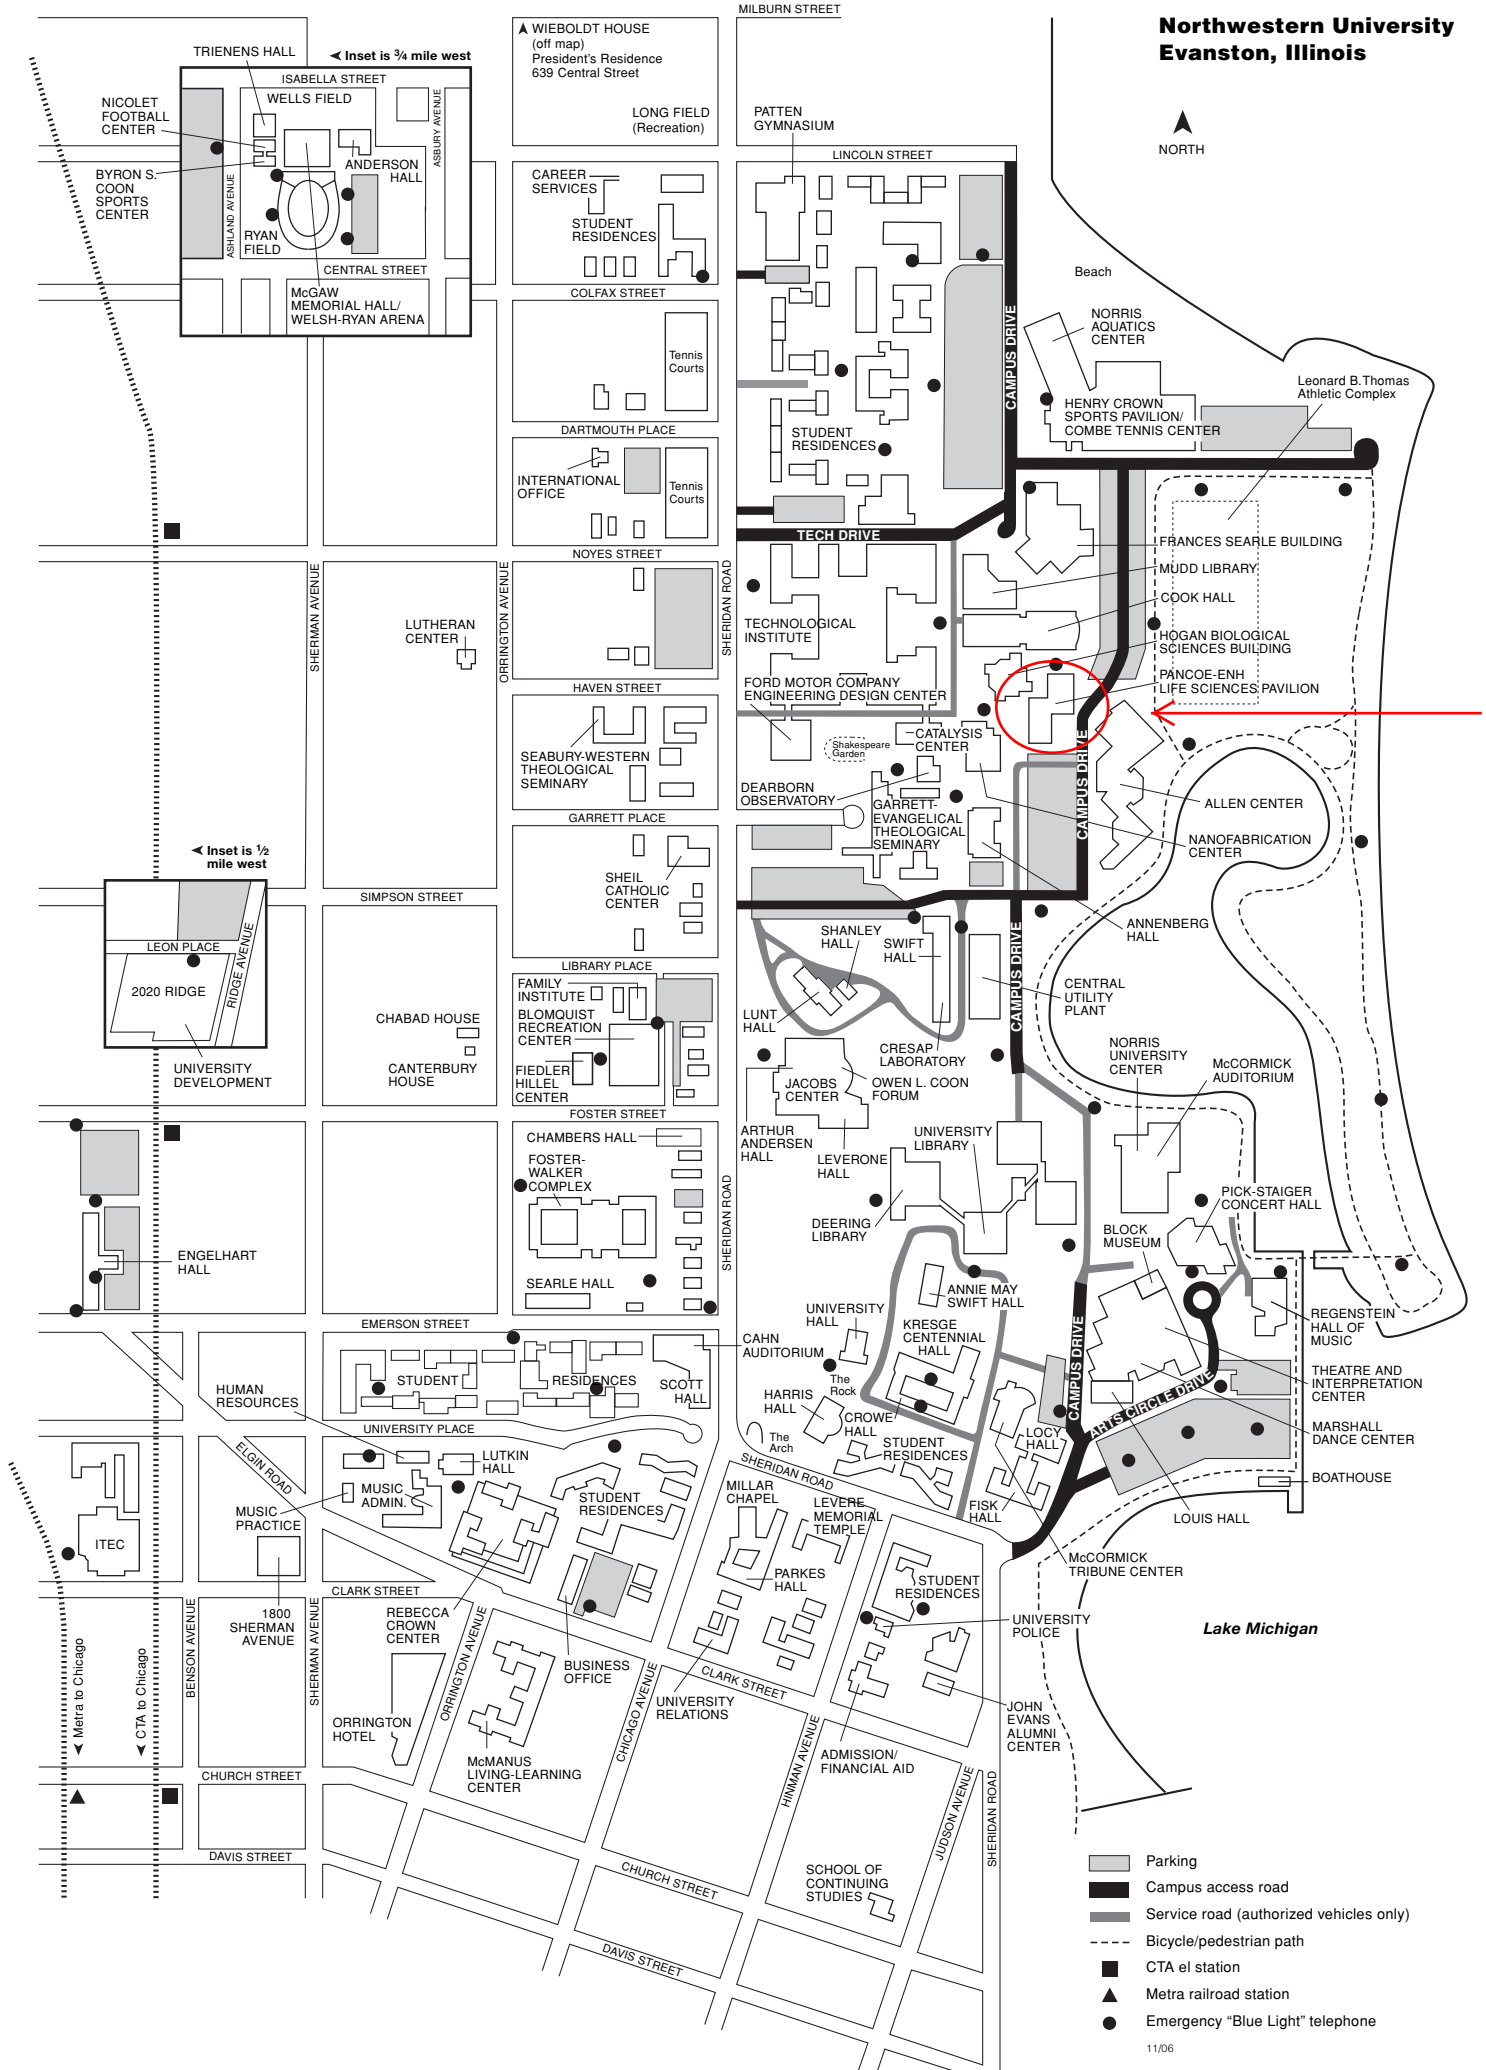

Northwestern University Evanston, Illinois

- Parking
- Campus access road
- Service road (authorized vehicles only)
- Bicycle/pedestrian path
- CTA el station
- Metra railroad station
- Emergency "Blue Light" telephone