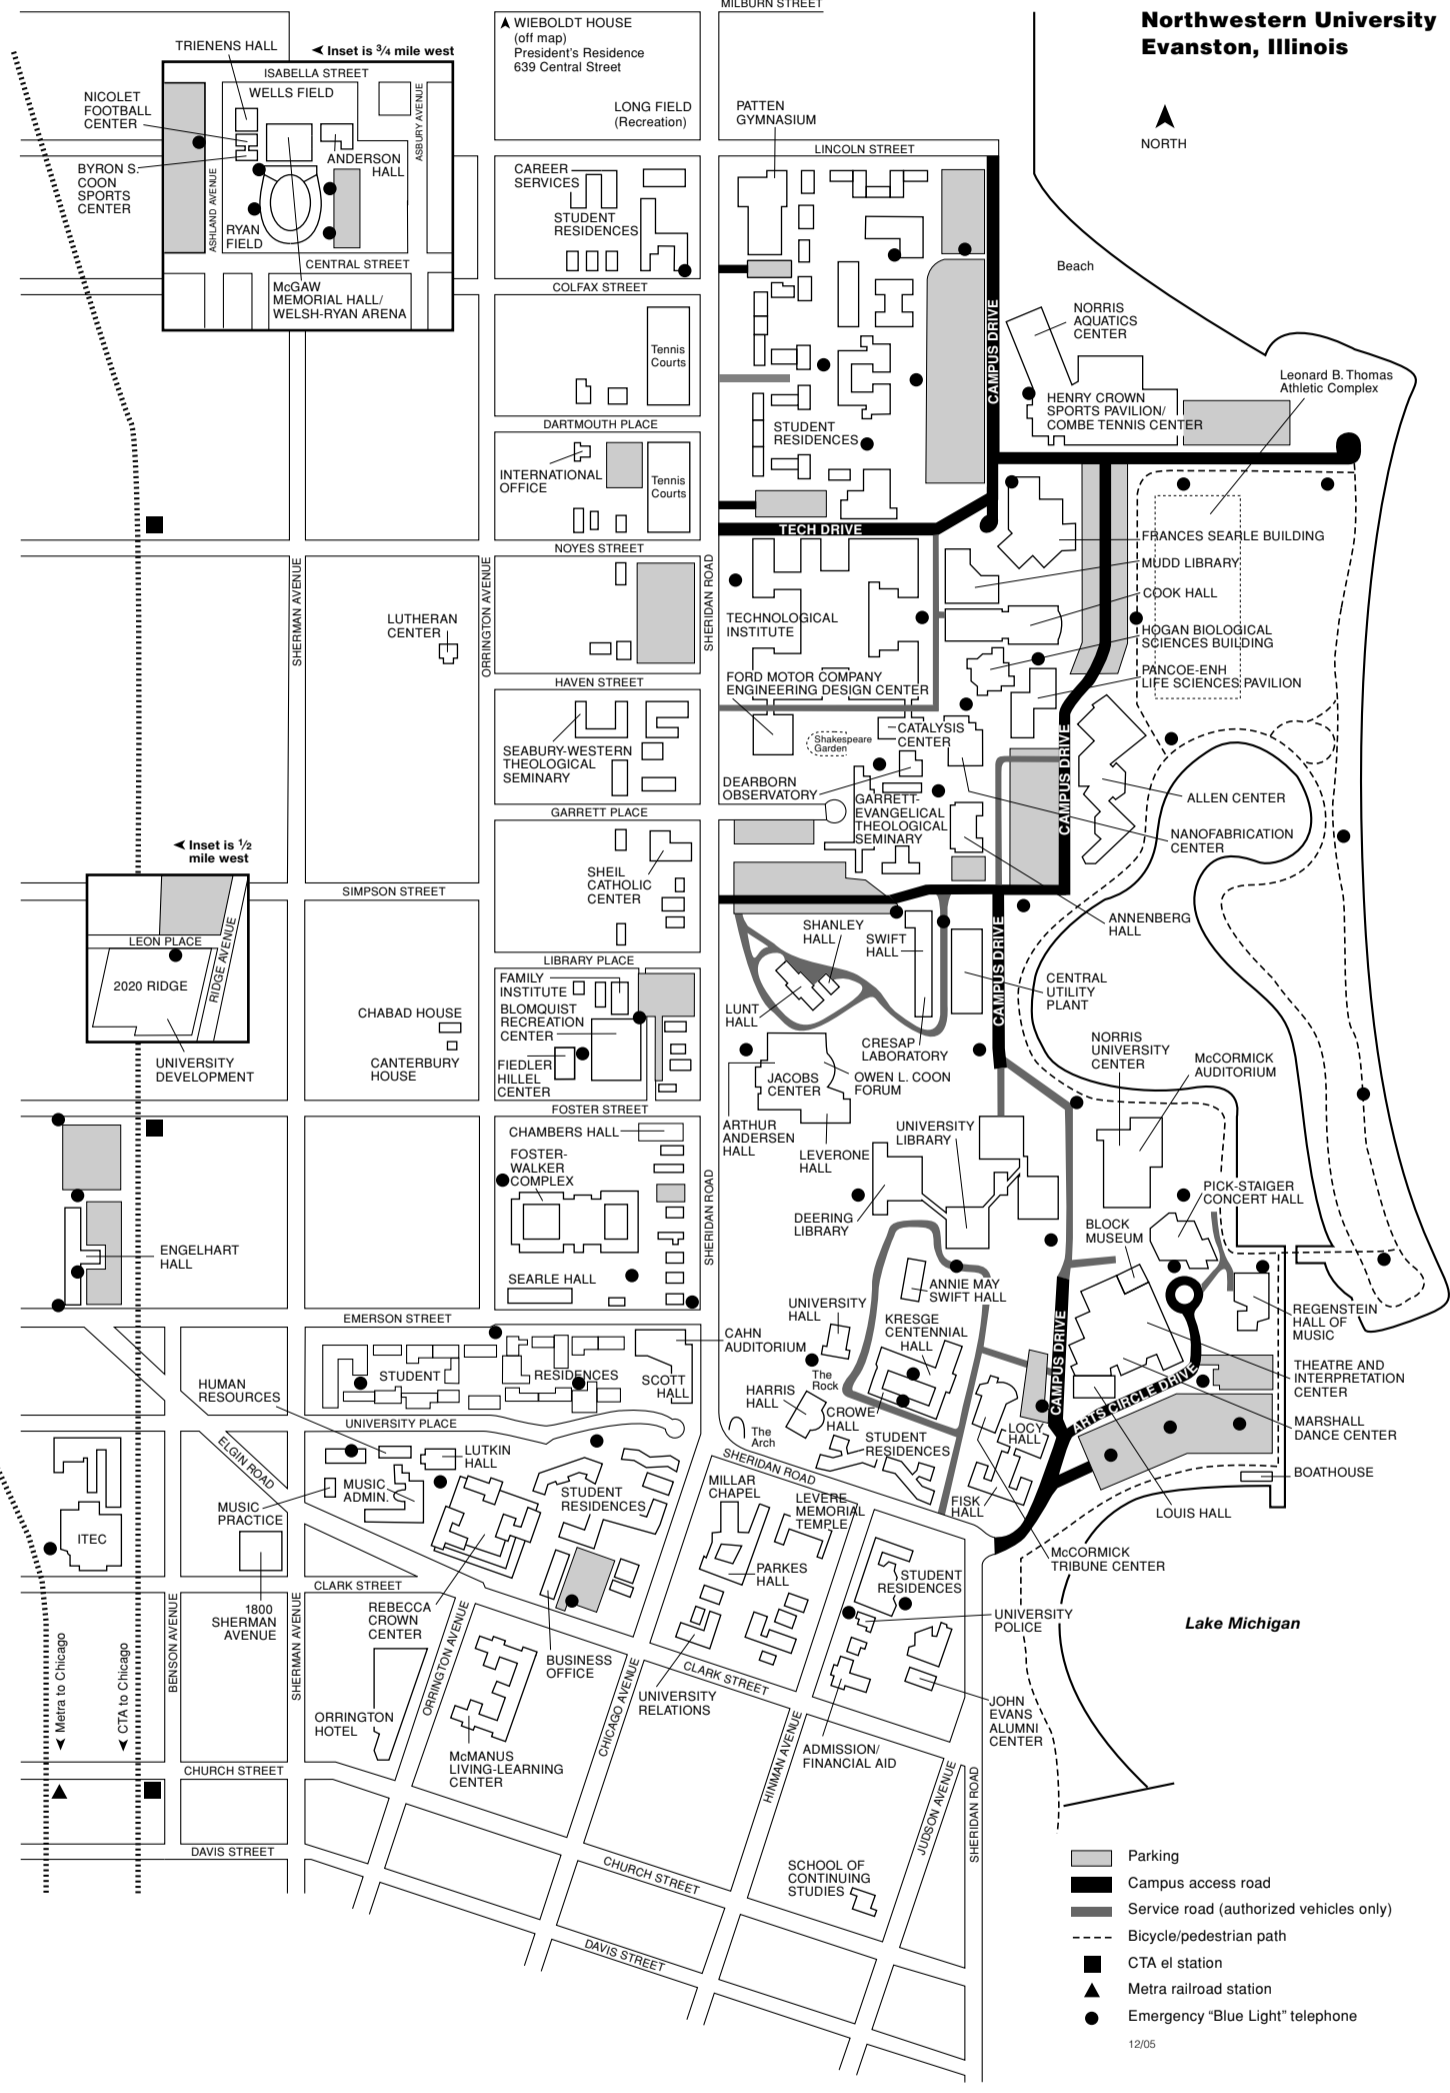

Northwestern University Evanston, Illinois

- Parking
- Campus access road
- Service road (authorized vehicles only)
- Bicycle/pedestrian path
- CTA el station
- Metra railroad station
- Emergency "Blue Light" telephone