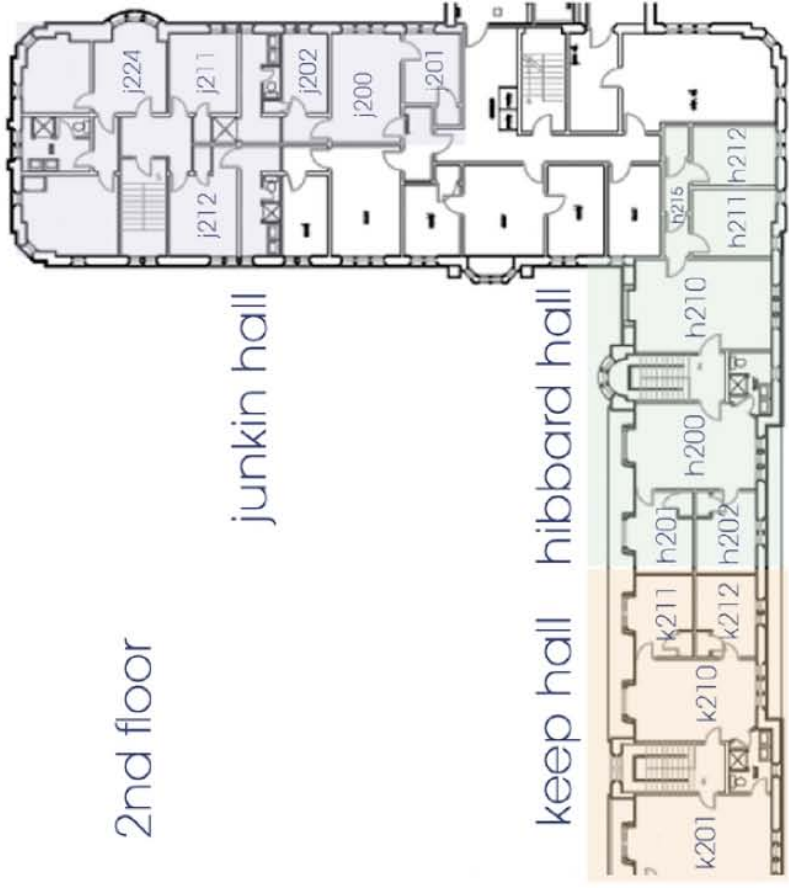

the residences at seabury-western

seabury-western houses 23 men & women in single occupancy rooms.

2 bedroom suites share a bath & a common room.

community lounge with:
full kitchen
dining room
living room
tv and cable

<http://www.lss.northwestern.edu/nutv/helpguide/requirements.html>

phones: emergency phones direct to university police are throughout the building. rooms do not have phone jacks.

food: you may reduce your nu meal plan to the weekly 8. forms available in the food service office, parkes hall 132.

mail: delivered to foster-walker lobby mailboxes at 1927 orrington ave.

laundry: coin-op machines in the basement

1st floor

2nd floor

3rd floor