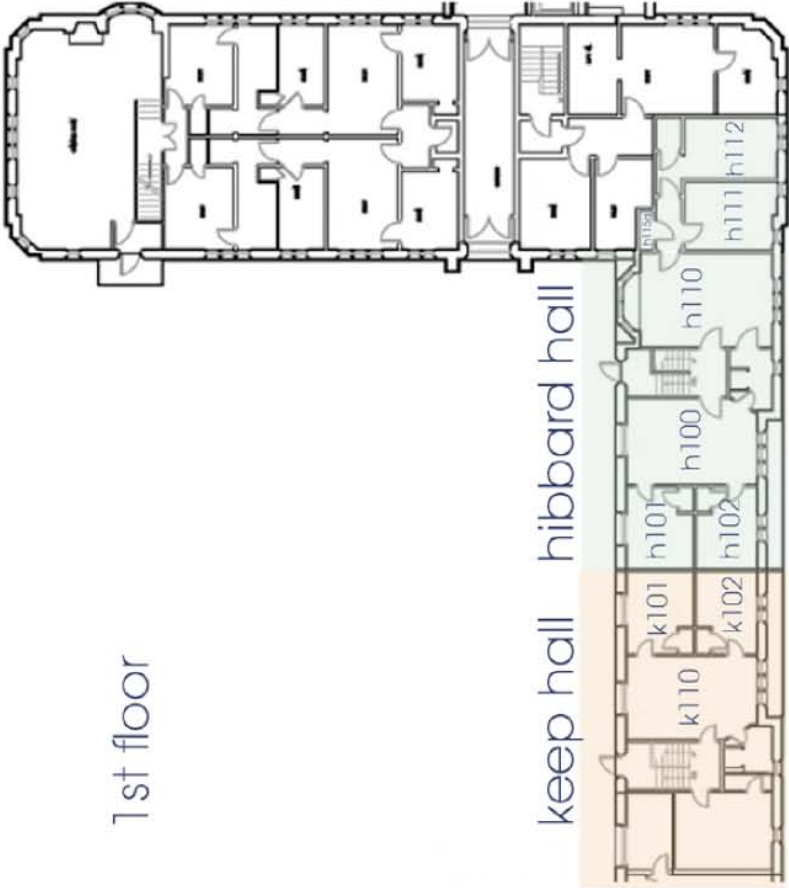

the residences at seabury-western

seabury-western houses 23 men & women in single occupancy rooms.

2 bedroom suites share a bath & a common room.

community lounge with:
full kitchen
dining room
living room
tv and cable

<http://www.lss.northwestern.edu/nutv/helpguide/requirements.html>

phones: emergency phones direct to university police are throughout the building. rooms do not have phone jacks.

food: you may reduce your nu meal plan to the weekly 8. forms available in the food service office, parkes hall 132.

mail: delivered to foster-walker lobby mailboxes at 1927 orrington ave.

laundry: coin-op machines in the basement

1st floor

2nd floor

3rd floor