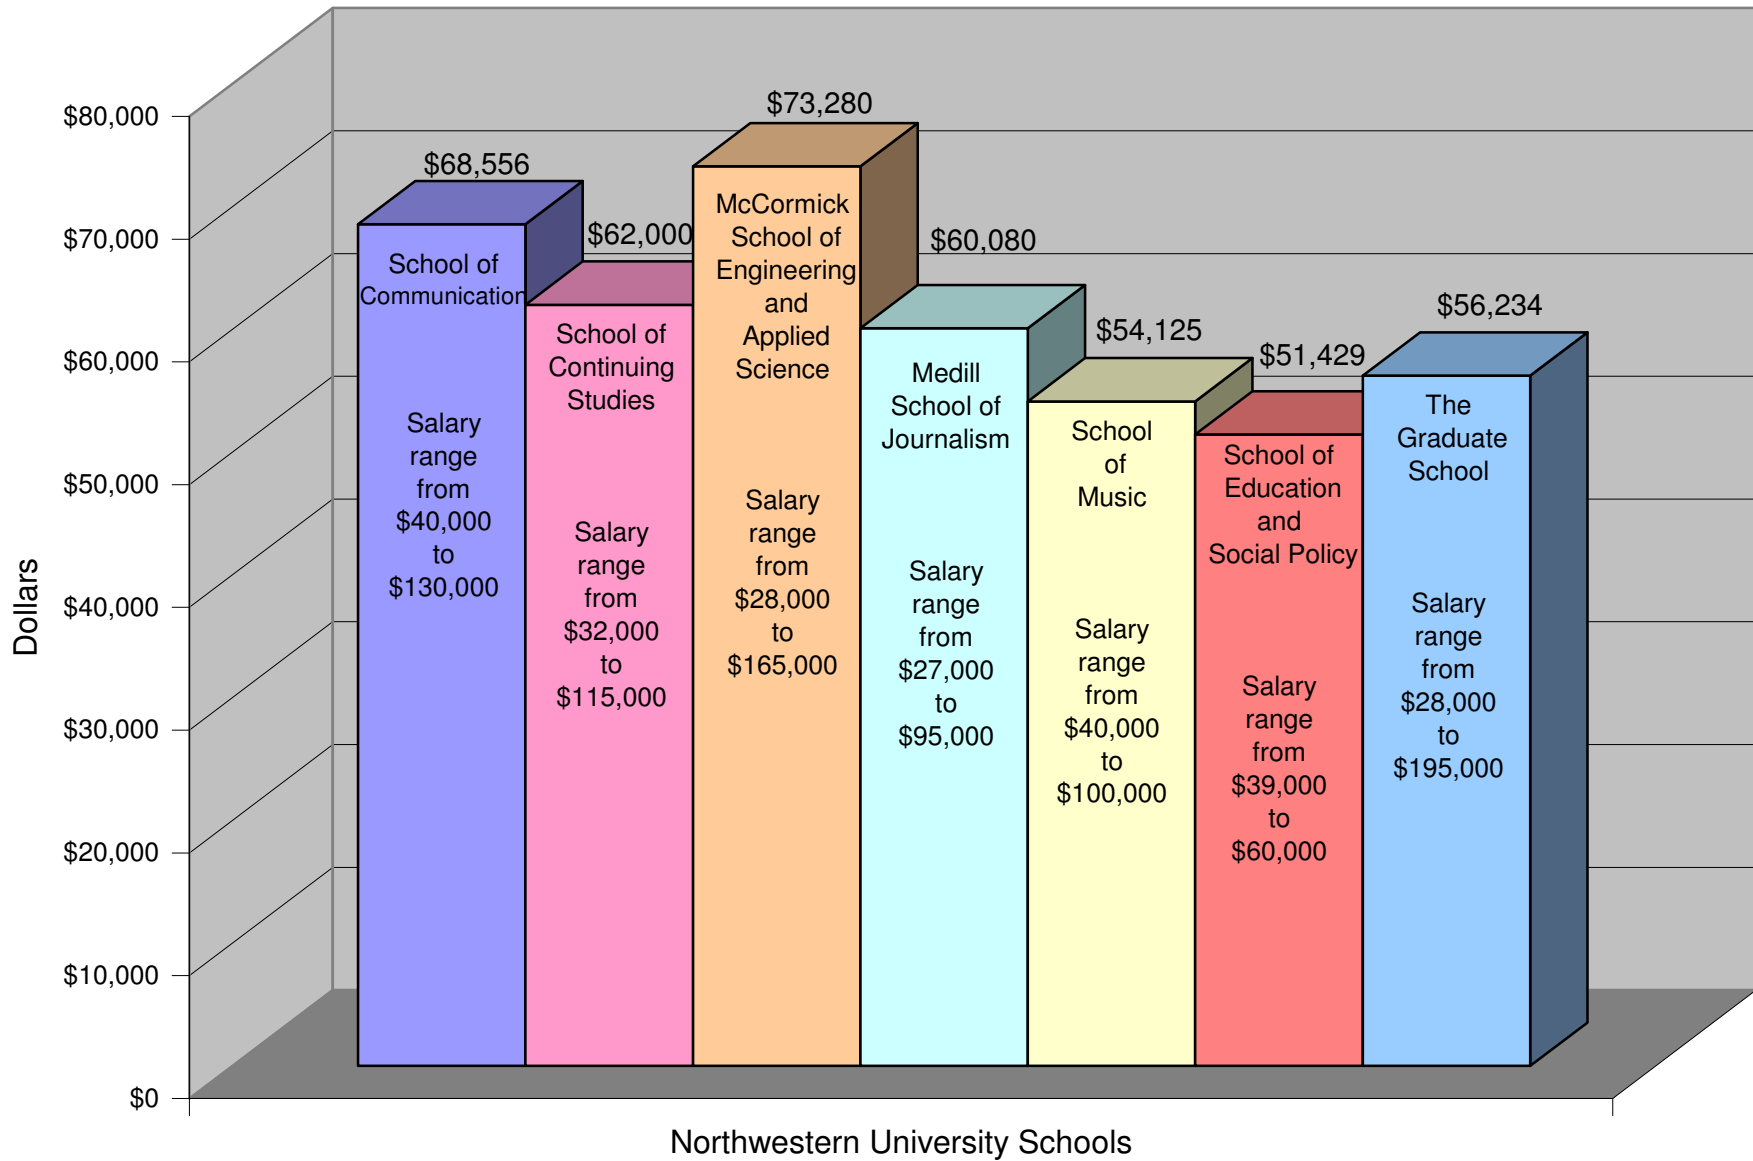

# Northwestern University 2005 Master's Degree Graduates

## Comparison of Self-Reported Average Starting Salaries by School

Source: Northwestern University 2005 Graduates' responses to "First Destination" survey administered at time of graduation by University Career Services. Total number of respondents that provided salary information = 120