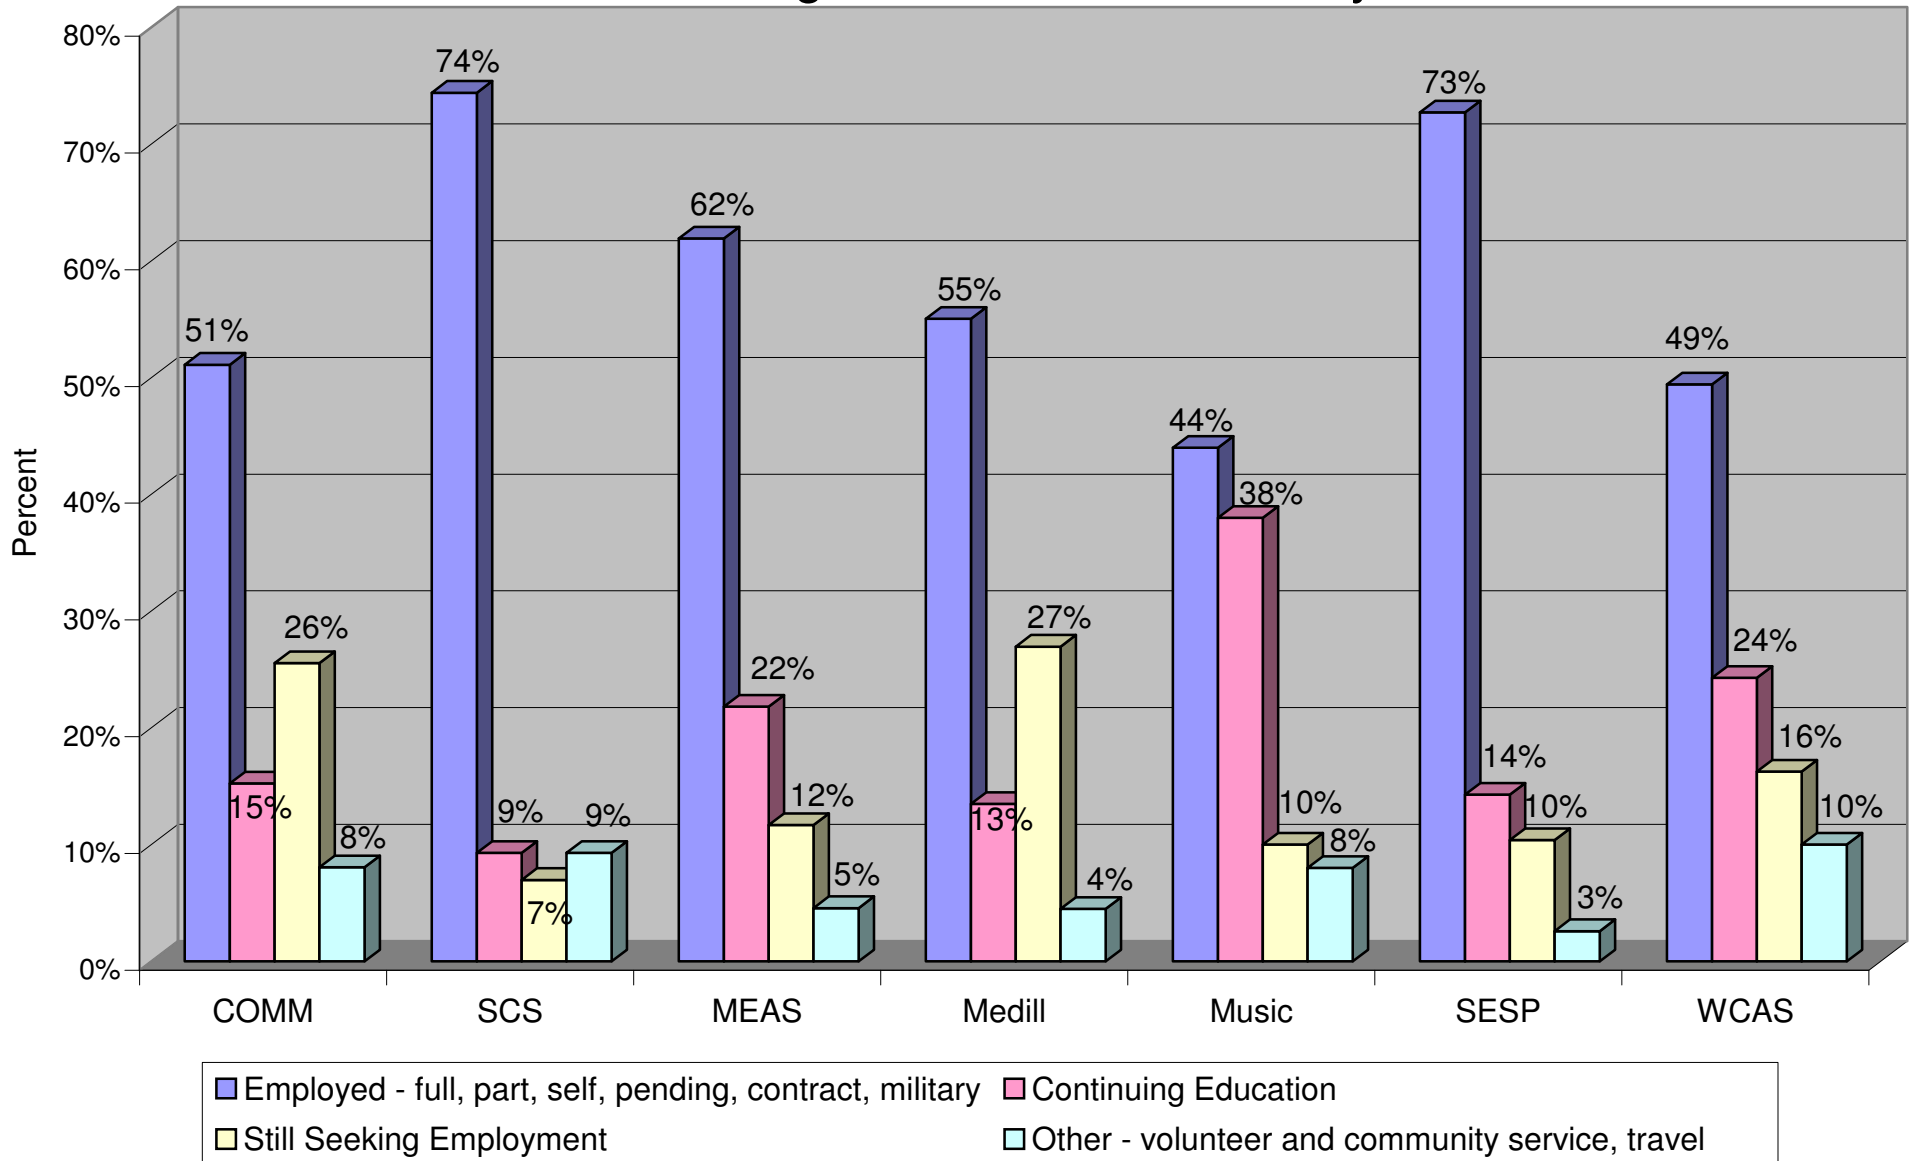

Northwestern University

2005 Bachelor Degree Career Outcome by School

Source: Northwestern University 2005 graduates' responses to "First Destination" survey administered at time of graduation by University Career Services. Number of Respondents = 1,288.