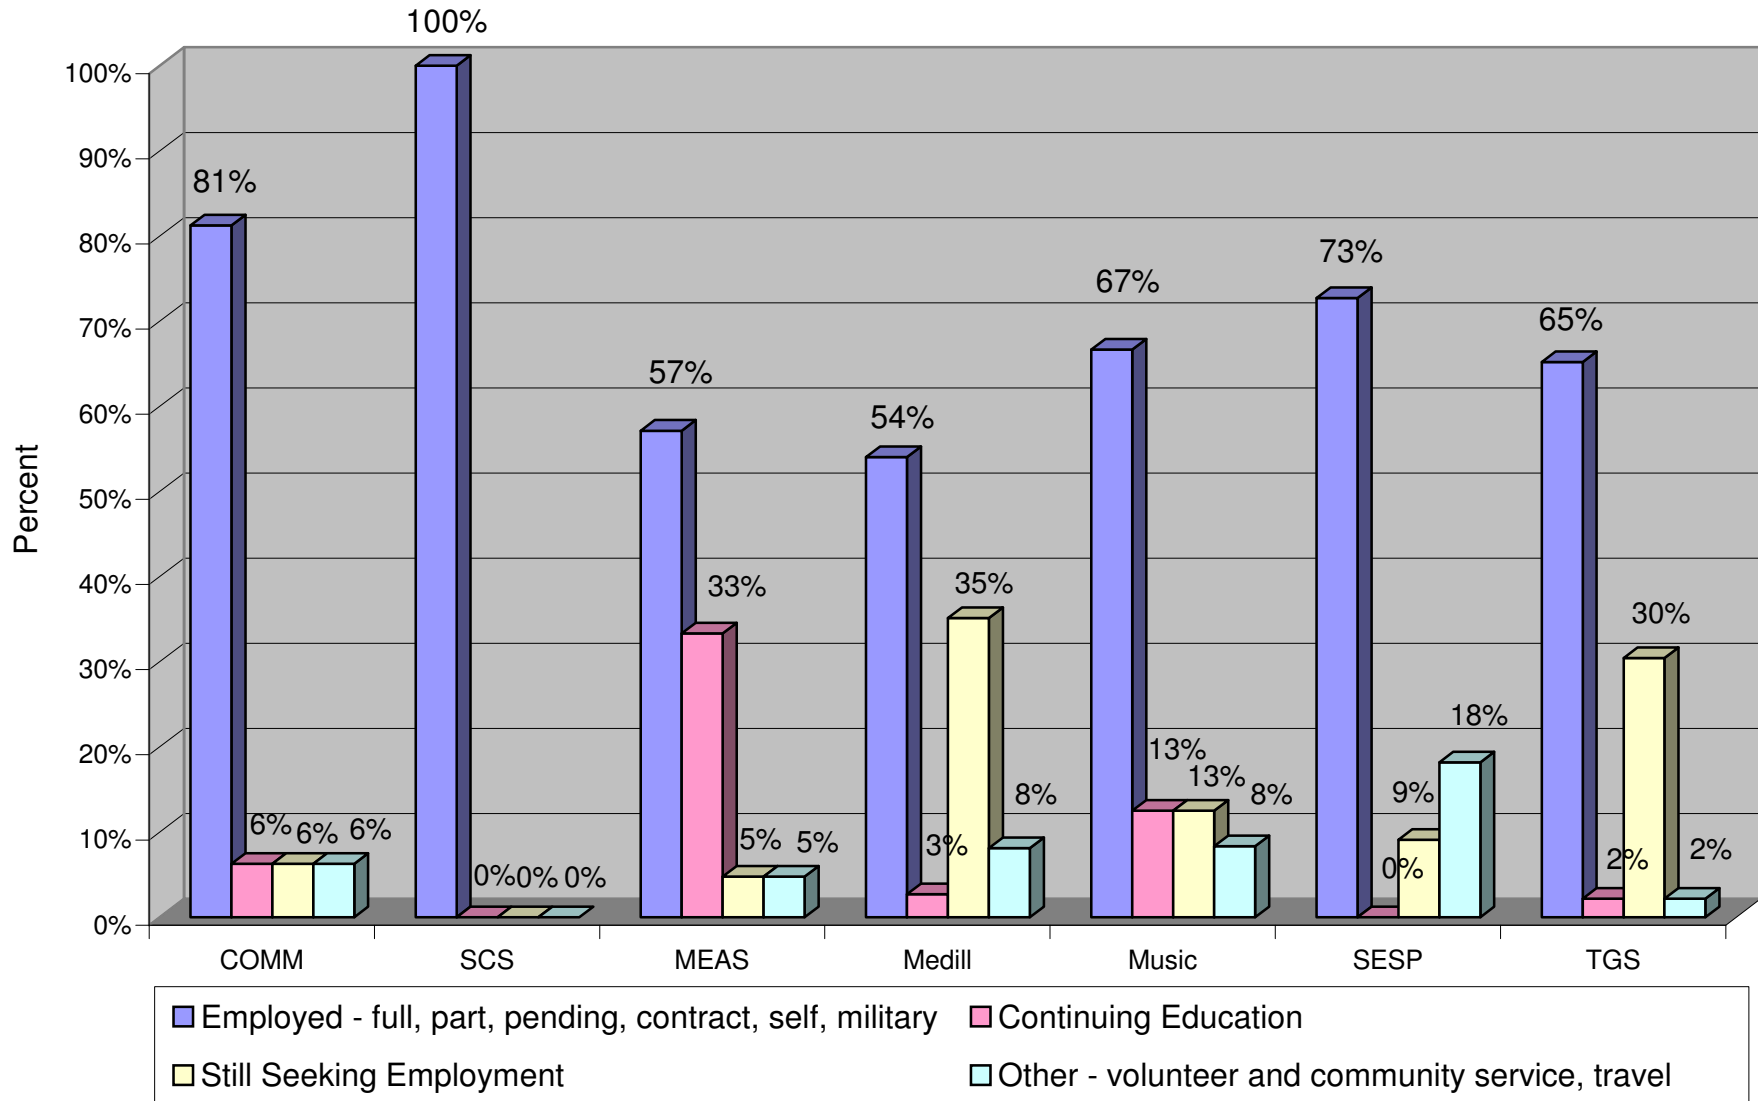

Northwestern University

2005 Master's Degree Career Outcome by School

Source: Northwestern University 2005 graduates' responses to "First Destination" survey administered at time of graduation by University Career Services. Number of Respondents = 163.