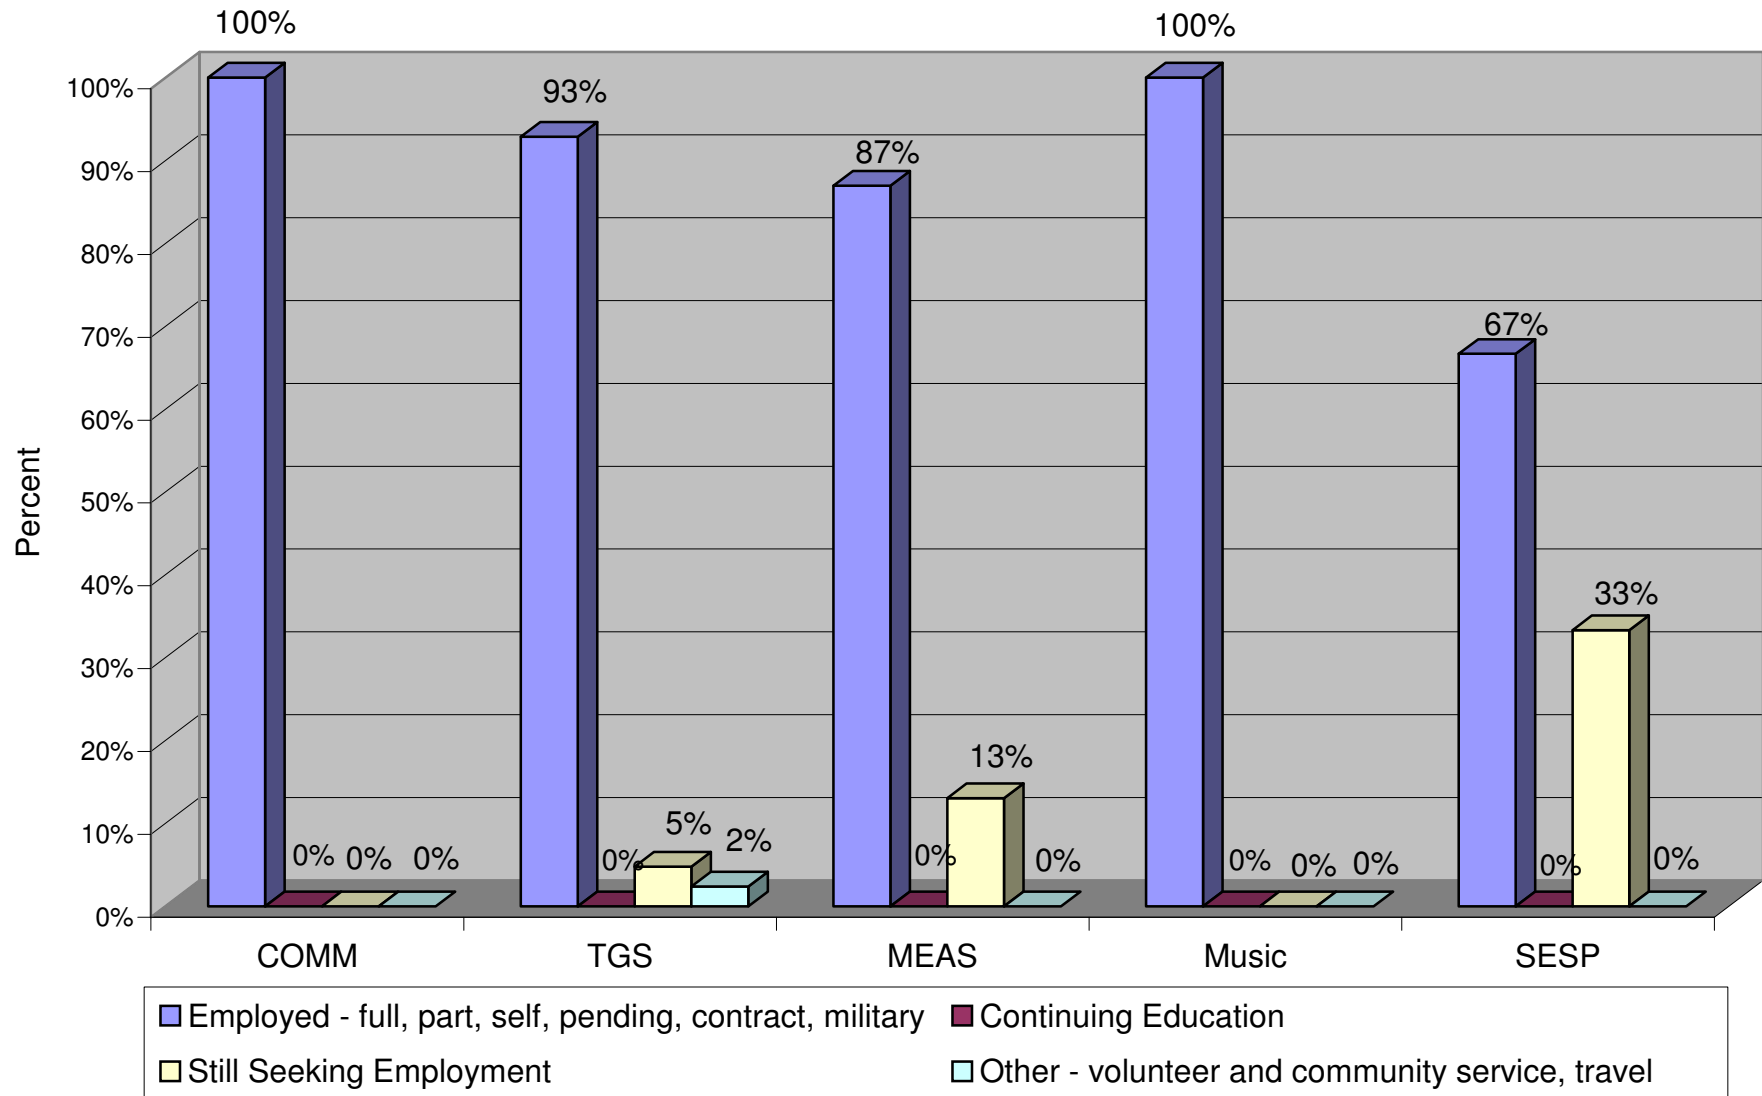

# Northwestern University

## 2005 Doctoral Graduates Career Outcomes by School

Source: Northwestern University 2005 graduates' responses to "First Destination" survey administered at time of graduation by University Career Services. Number of Respondents = 74.