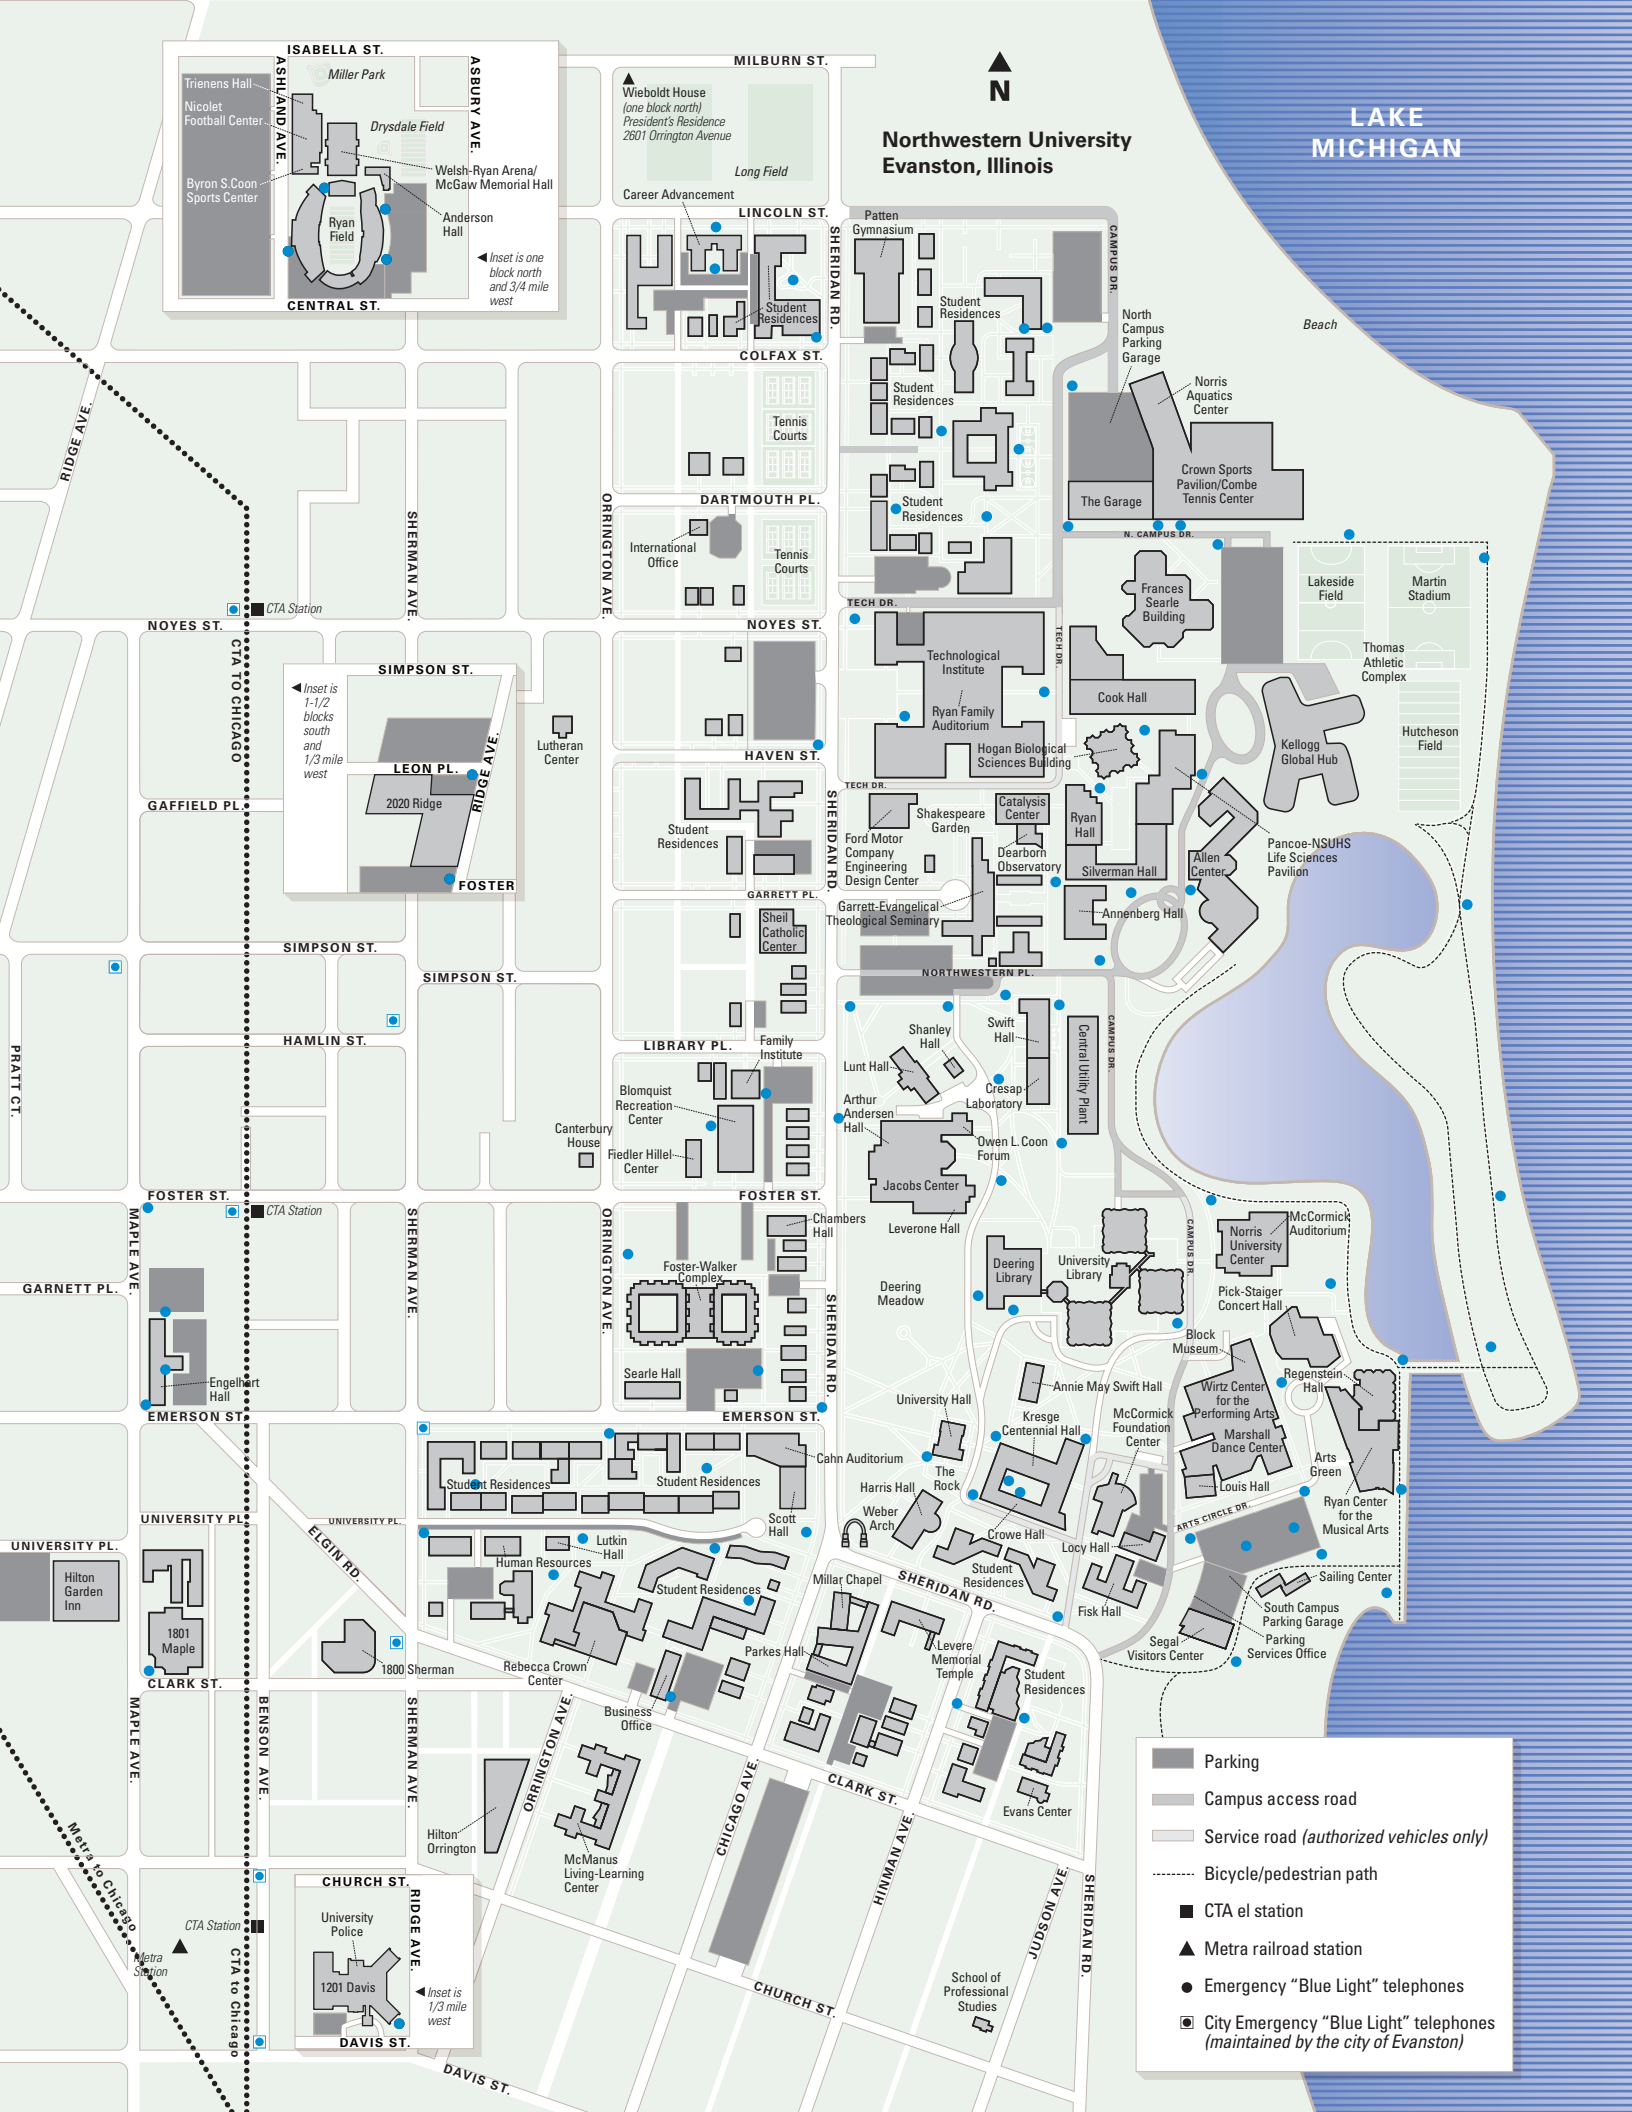

Northwestern University Evanston, Illinois

LAKE MICHIGAN

ISABELLA ST.
Miller Park
Ashland Ave.
Nicolet Football Center
Byron S. Coon Sports Center
Drysdale Field
Welsh-Ryan Arena/McGaw Memorial Hall
Anderson Hall
Ryan Field
CENTRAL ST.

Inset is one block north and 3/4 mile west

SIMPSON ST.
Lutheran Center
LEON PL.
2020 Ridge
RIDGE AVE.
FOSTER

Inset is 1-1/2 blocks south and 1/3 mile west

CHURCH ST.
University Police
1201 Davis
DAVIS ST.

Inset is 1/3 mile west

- Parking
- Campus access road
- Service road (authorized vehicles only)
- Bicycle/pedestrian path
- CTA el station
- Metra railroad station
- Emergency "Blue Light" telephones
- City Emergency "Blue Light" telephones (maintained by the city of Evanston)