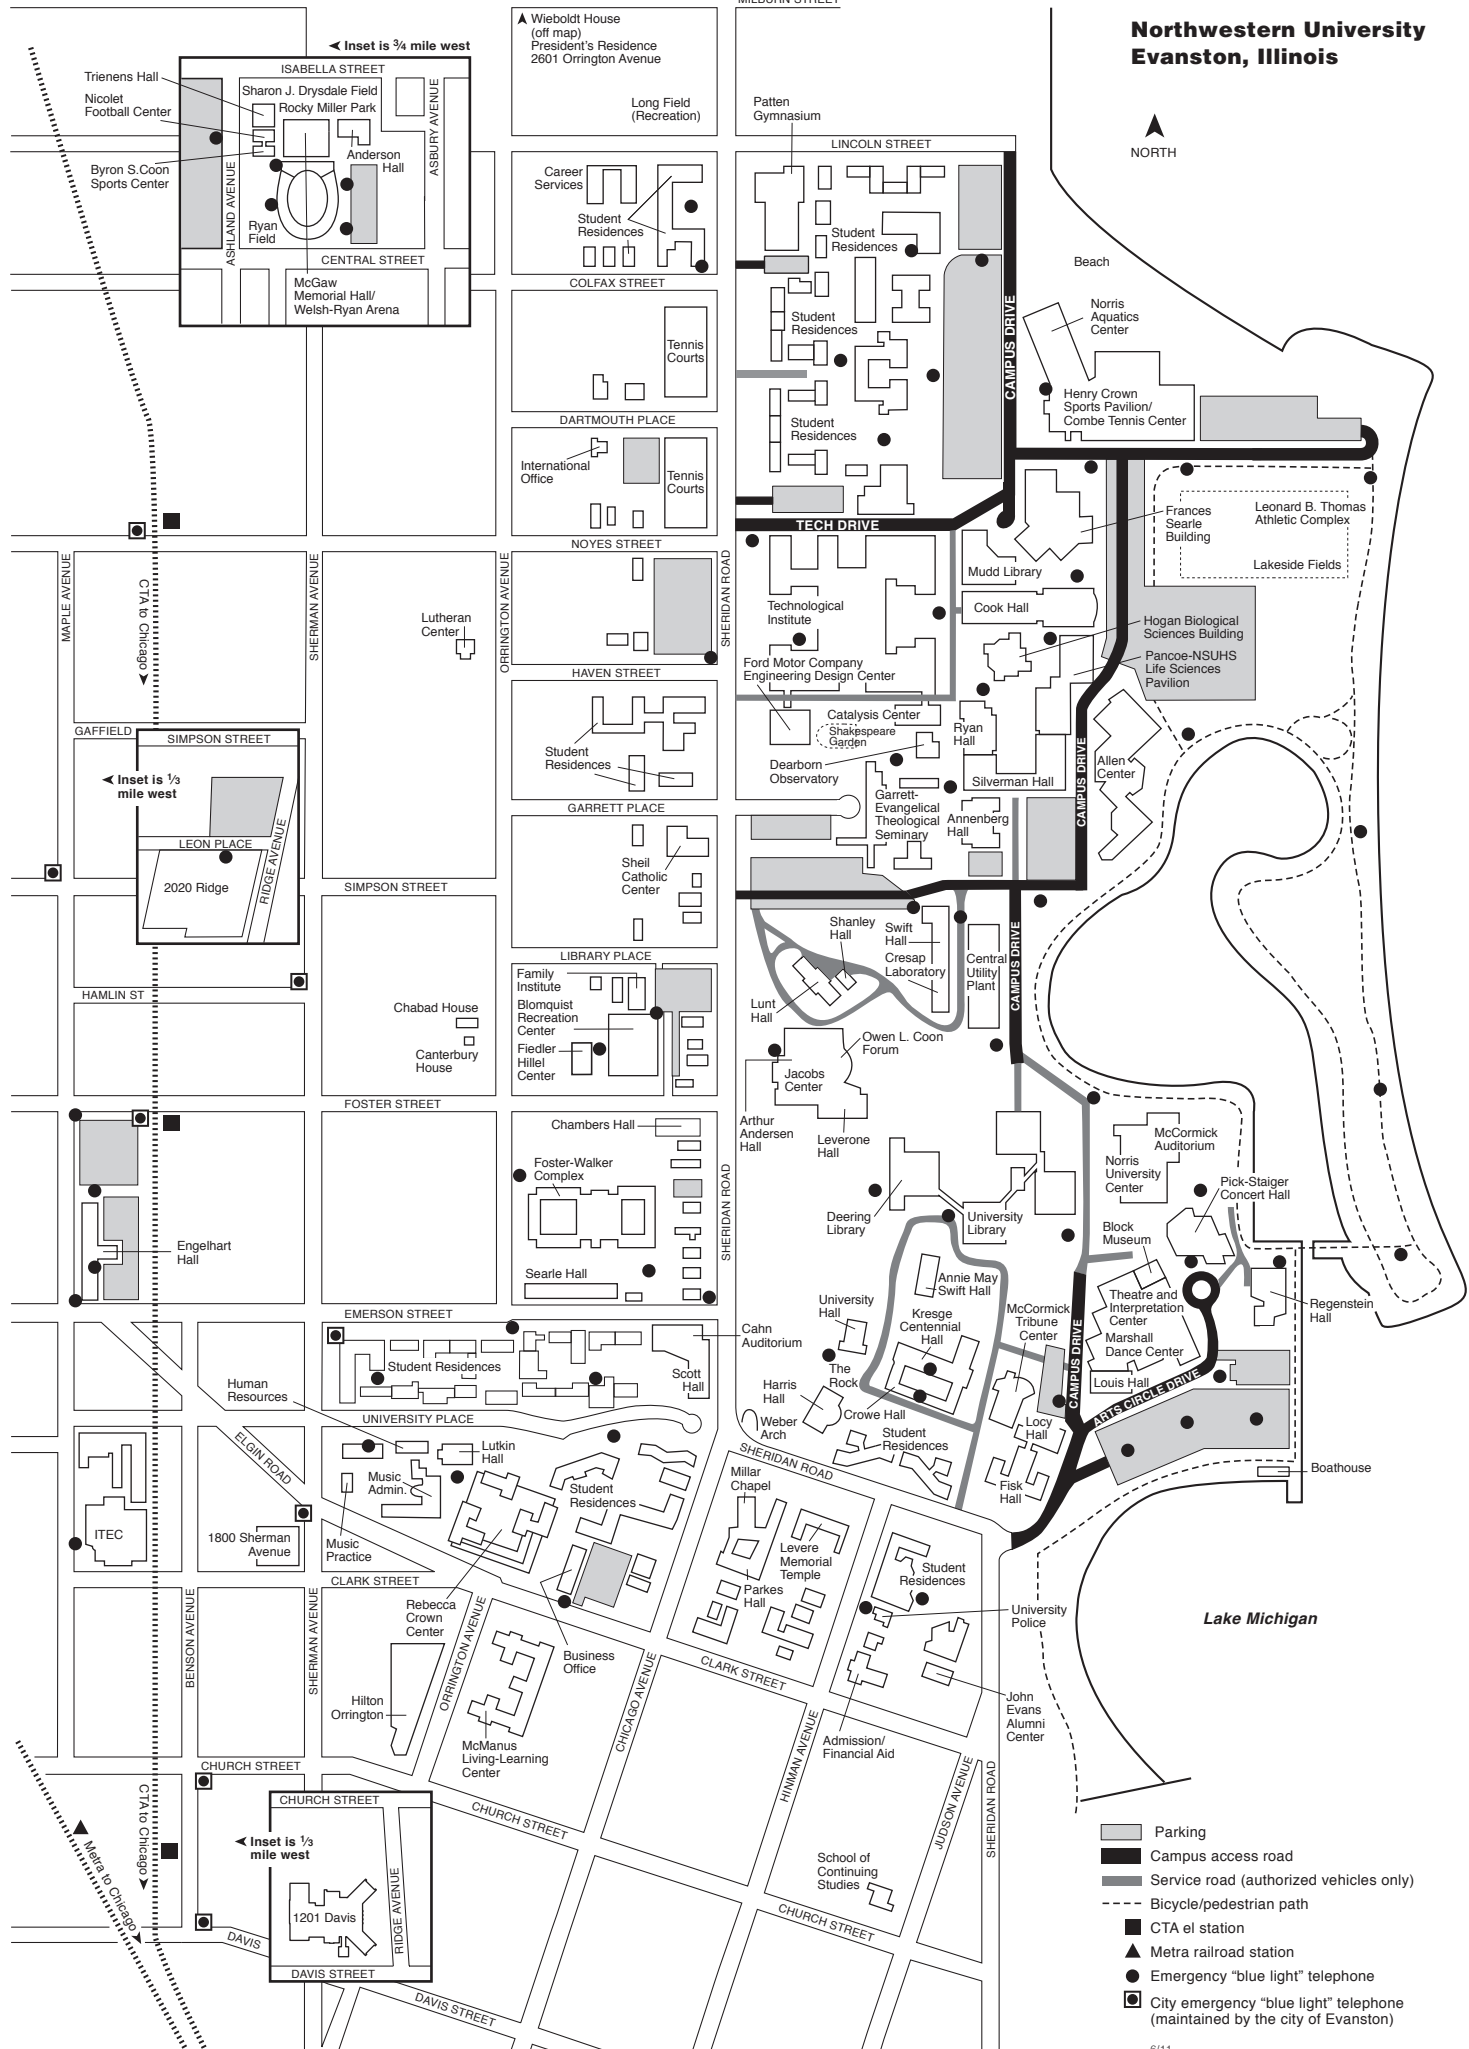

Northwestern University Evanston, Illinois

- Parking
- Campus access road
- Service road (authorized vehicles only)
- Bicycle/pedestrian path
- CTA el station
- Metra railroad station
- Emergency "blue light" telephone
- City emergency "blue light" telephone (maintained by the city of Evanston)