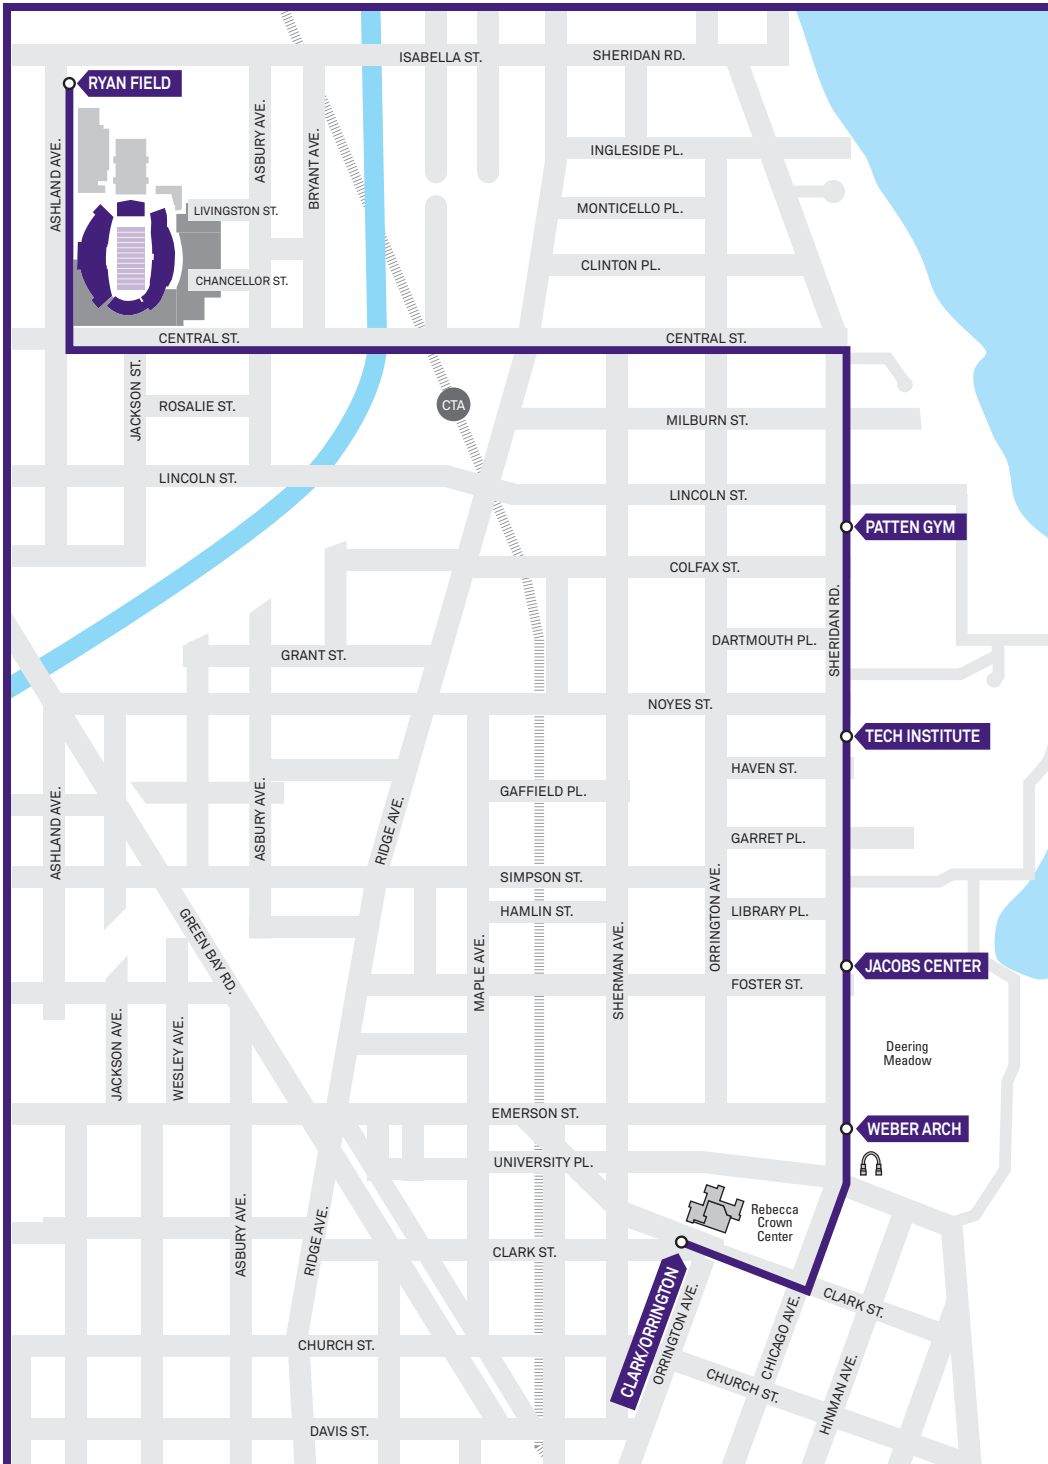

# Student Game Day Shuttle

Northwestern University's Student Game Day Shuttle provides free round-trip service from the Evanston campus to Ryan Field for men's basketball and select women's basketball and women's volleyball home games! Visit [shuttle.northwestern.edu](http://shuttle.northwestern.edu) for dates of service and follow us on Twitter @NU\_Shuttles for game day announcements.

### Women's Basketball

Shuttles start running 1 hour before tip-off and arrive approximately every 20 minutes.

### Women's Volleyball

Shuttles start running 1 hour before the match begins and arrive approximately every 20 minutes.

## DURING THE GAME

Shuttles will run approximately every 30 minutes throughout the game.