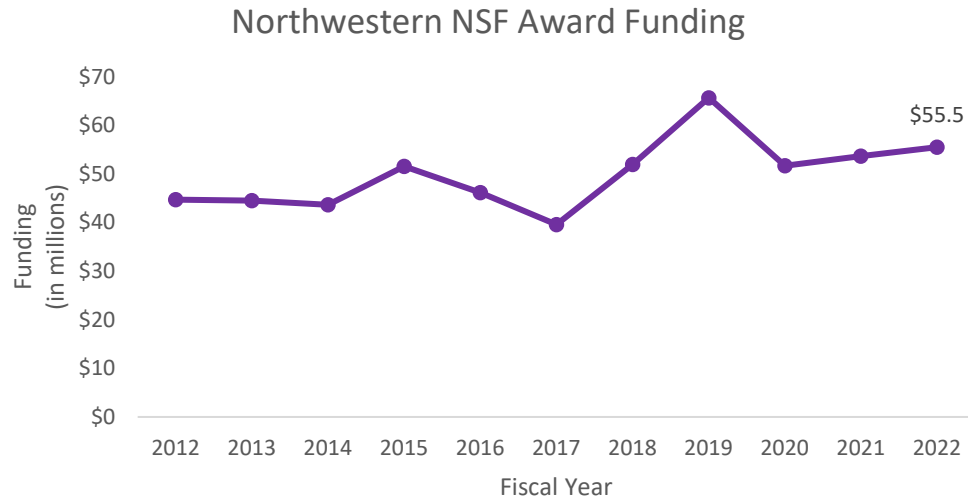

Northwestern University
National Science Foundation (NSF) Award Funding
(in millions)

2012	2013	2014	2015	2016	2017	2018	2019	2020	2021	2022
\$44.7	\$44.5	\$43.7	\$51.6	\$46.2	\$39.6	\$52.0	\$65.7	\$51.7	\$53.7	\$55.5

Source: National Science Foundation (NSF)